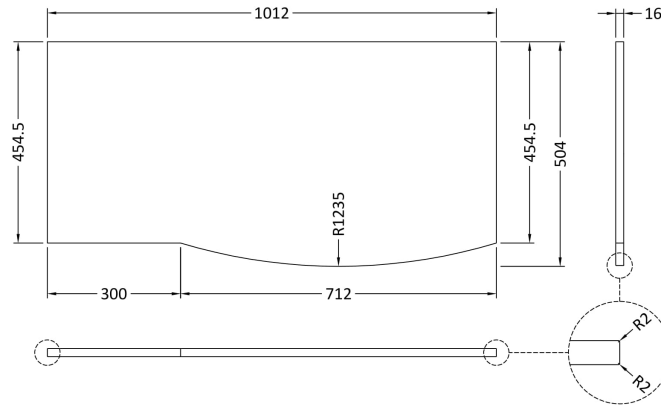

Packaging Dimensions

Height (mm):	500
Width (mm):	700
Depth (mm):	470
Gross Weight (kg):	22

Packaging Data

Box Colour:	Brown Cardboard Box
Box Qty:	1
Label Size:	100 x 50
Label Colour:	White Label
Label Qty:	2

Sales Code: SAR360

Description: 300 W/H Side Cabinet

Product Dimensions

Height (mm):	448
Width (mm):	305
Depth (mm):	440
Nett Weight (kg):	14

Packaging Dimensions

Height (mm):	450
Width (mm):	320
Depth (mm):	425
Gross Weight (kg):	14

Packaging Data

Box Colour:	Brown Cardboard Box
Box Qty:	1
Label Size:	100 x 50
Label Colour:	White Label
Label Qty:	2

Outer Box Dimensions (If Applicable)

Height (mm):	
Width (mm):	
Depth (mm):	
Gross Weight (kg):	
Barcode:	5056211873891

Sales Code: SMB101

Description: 1000 Sarena Marble Top

Product Dimensions

Height (mm):	18
Width (mm):	1012
Depth (mm):	504
Nett Weight (kg):	18

Packaging Dimensions

Height (mm):	80
Width (mm):	1020
Depth (mm):	514
Gross Weight (kg):	18.5