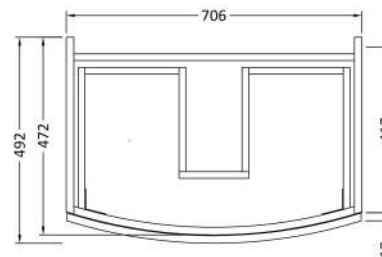

### Product Dimensions

Height (mm):	430
Width (mm):	710
Depth (mm):	480
Nett Weight (kg):	22

### Packaging Dimensions

Height (mm):	500
Width (mm):	700
Depth (mm):	470
Gross Weight (kg):	22

### Product Dimensions

Height (mm):	448
Width (mm):	305
Depth (mm):	440
Nett Weight (kg):	14

### Packaging Dimensions

Height (mm):	450
Width (mm):	320
Depth (mm):	425
Gross Weight (kg):	14