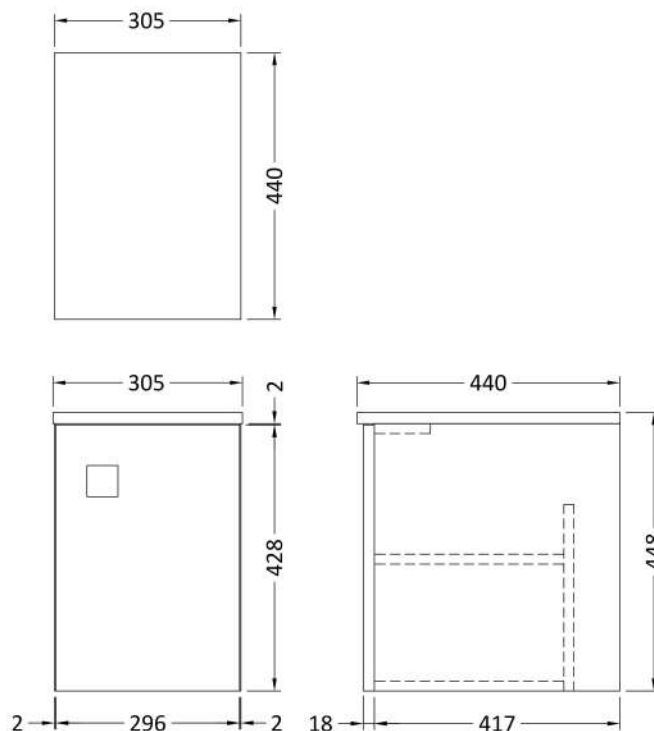

### Product Dimensions

Height (mm):	430
Width (mm):	710
Depth (mm):	480
Nett Weight (kg):	22

### Packaging Dimensions

Height (mm):	500
Width (mm):	700
Depth (mm):	470
Gross Weight (kg):	22

### Outer Box Dimensions (If Applicable)

Height (mm):	
Width (mm):	
Depth (mm):	
Gross Weight (kg):	
Barcode:	5056211873860

### Product Dimensions

Height (mm):	448
Width (mm):	305
Depth (mm):	440
Nett Weight (kg):	14