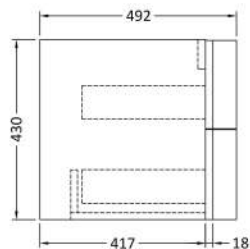

### Product Dimensions

Height (mm):	430
Width (mm):	710
Depth (mm):	480
Nett Weight (kg):	22

### Packaging Dimensions

Height (mm):	500
Width (mm):	700
Depth (mm):	470
Gross Weight (kg):	22

### Product Dimensions

Height (mm):	448
Width (mm):	305
Depth (mm):	440
Nett Weight (kg):	14

### Packaging Dimensions

Height (mm):	450
Width (mm):	320
Depth (mm):	425
Gross Weight (kg):	14