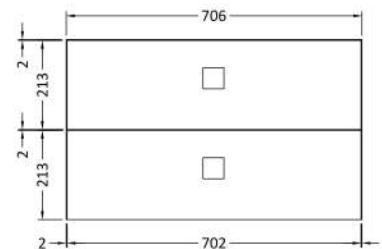

### Product Dimensions

Height (mm):	430
Width (mm):	710
Depth (mm):	480
Nett Weight (kg):	22

### Packaging Dimensions

Height (mm):	500
Width (mm):	700
Depth (mm):	470
Gross Weight (kg):	22

### Product Dimensions

Height (mm):	448
Width (mm):	305
Depth (mm):	440
Nett Weight (kg):	14

### Packaging Dimensions

Height (mm):	450
Width (mm):	320
Depth (mm):	425
Gross Weight (kg):	14