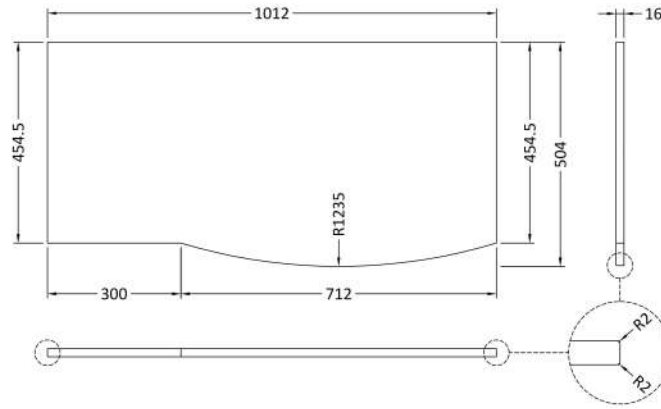

### Outer Box Dimensions (If Applicable)

Height (mm):	
Width (mm):	
Depth (mm):	
Gross Weight (kg):	
Barcode:	5056211873860

### Product Dimensions

Height (mm):	448
Width (mm):	305
Depth (mm):	440
Nett Weight (kg):	14

### Outer Box Dimensions (If Applicable)

Height (mm):	
Width (mm):	
Depth (mm):	
Gross Weight (kg):	
Barcode:	5056211873891

Sales Code: SMB101

Description: 1000 Sarena Marble Top

**Product Dimensions**

Height (mm):	18
Width (mm):	1012
Depth (mm):	504
Nett Weight (kg):	18

**Packaging Dimensions**

Height (mm):	80
Width (mm):	1020
Depth (mm):	514
Gross Weight (kg):	18.5