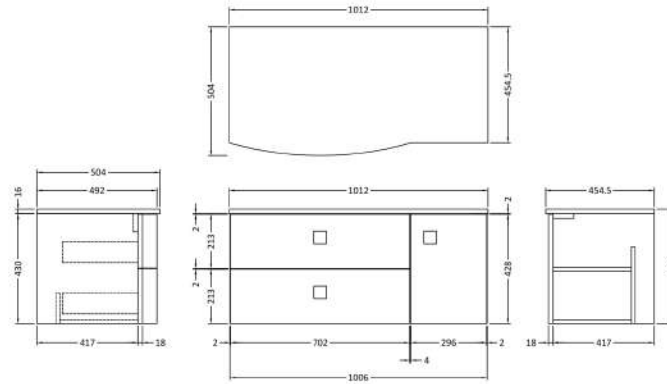

Sales Code: SAR303L

Description: 1000mm Cabinet With Marble Top Lh

Packaging Details

Barcode: 5056211888147