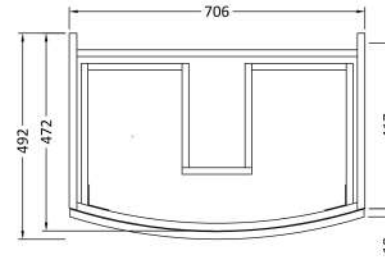

### Product Dimensions

Height (mm):	430
Width (mm):	710
Depth (mm):	480
Nett Weight (kg):	22

### Packaging Dimensions

Height (mm):	500
Width (mm):	700
Depth (mm):	470
Gross Weight (kg):	22

### Product Dimensions

Height (mm):	448
Width (mm):	305
Depth (mm):	440
Nett Weight (kg):	14

### Packaging Dimensions

Height (mm):	450
Width (mm):	320
Depth (mm):	425
Gross Weight (kg):	14