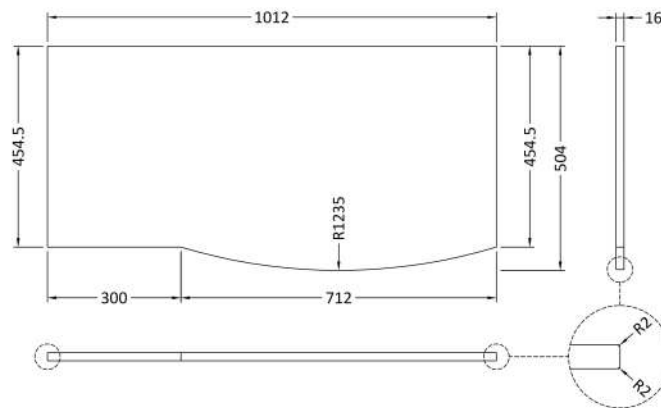

### Outer Box Dimensions (If Applicable)

Height (mm):	
Width (mm):	
Depth (mm):	
Gross Weight (kg):	
Barcode:	5056211873860

### Product Dimensions

Height (mm):	448
Width (mm):	305
Depth (mm):	440
Nett Weight (kg):	14

### Outer Box Dimensions (If Applicable)

Height (mm):	
Width (mm):	
Depth (mm):	
Gross Weight (kg):	
Barcode:	5056211873891

Sales Code: SMB101

Description: 1000 Sarena Marble Top

**Product Dimensions**

Height (mm):	18
Width (mm):	1012
Depth (mm):	504
Nett Weight (kg):	18

**Packaging Dimensions**

Height (mm):	80
Width (mm):	1020
Depth (mm):	514
Gross Weight (kg):	18.5