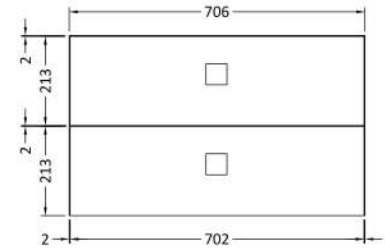

### Product Dimensions

Height (mm):	430
Width (mm):	710
Depth (mm):	480
Nett Weight (kg):	22

### Packaging Dimensions

Height (mm):	500
Width (mm):	700
Depth (mm):	470
Gross Weight (kg):	22

### Product Dimensions

Height (mm):	448
Width (mm):	305
Depth (mm):	440
Nett Weight (kg):	14

### Packaging Dimensions

Height (mm):	450
Width (mm):	320
Depth (mm):	425
Gross Weight (kg):	14