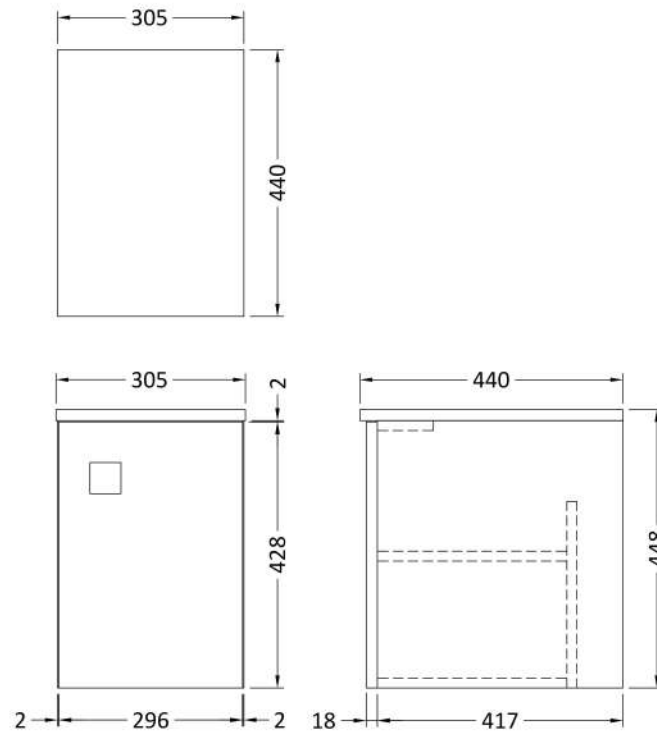

### Product Dimensions

Height (mm):	430
Width (mm):	710
Depth (mm):	480
Nett Weight (kg):	22

### Packaging Dimensions

Height (mm):	500
Width (mm):	700
Depth (mm):	470
Gross Weight (kg):	22

### Outer Box Dimensions (If Applicable)

Height (mm):	
Width (mm):	
Depth (mm):	
Gross Weight (kg):	
Barcode:	5056211873860

### Product Dimensions

Height (mm):	448
Width (mm):	305
Depth (mm):	440
Nett Weight (kg):	14