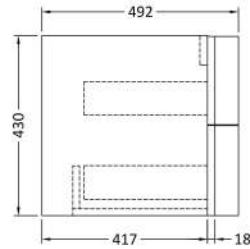

### Product Dimensions

Height (mm):	430
Width (mm):	710
Depth (mm):	480
Nett Weight (kg):	22

### Packaging Dimensions

Height (mm):	500
Width (mm):	700
Depth (mm):	470
Gross Weight (kg):	22

### Product Dimensions

Height (mm):	448
Width (mm):	305
Depth (mm):	440
Nett Weight (kg):	14

### Packaging Dimensions

Height (mm):	450
Width (mm):	320
Depth (mm):	425
Gross Weight (kg):	14