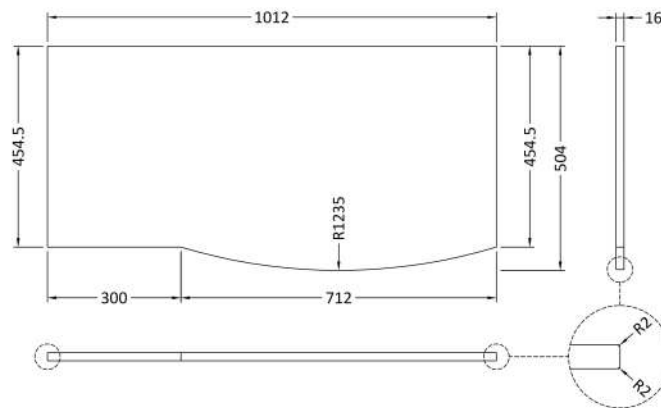

Packaging Dimensions

Height (mm):	500
Width (mm):	700
Depth (mm):	470
Gross Weight (kg):	22

Packaging Data

Box Colour:	Brown Cardboard Box
Box Qty:	1
Label Size:	100 x 50
Label Colour:	White Label
Label Qty:	2

Sales Code: SAR360

Description: 300 W/H Side Cabinet

Product Dimensions

Height (mm):	448
Width (mm):	305
Depth (mm):	440
Nett Weight (kg):	14

Packaging Dimensions

Height (mm):	450
Width (mm):	320
Depth (mm):	425
Gross Weight (kg):	14

Packaging Data

Box Colour:	Brown Cardboard Box
Box Qty:	1
Label Size:	100 x 50
Label Colour:	White Label
Label Qty:	2

Outer Box Dimensions (If Applicable)

Height (mm):	
Width (mm):	
Depth (mm):	
Gross Weight (kg):	
Barcode:	5056211873891

Sales Code: SMB901

Description: 1000 Sarena Marble Top

Product Dimensions

Height (mm):	18
Width (mm):	1012
Depth (mm):	504
Nett Weight (kg):	18

Packaging Dimensions

Height (mm):	80
Width (mm):	1020
Depth (mm):	514
Gross Weight (kg):	18.5