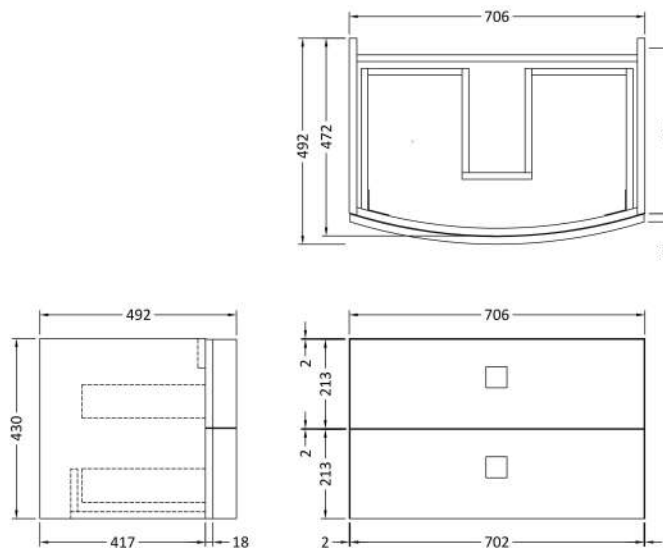

Sales Code: SAR305L

Description: 1000mm Cabinet With Marble Top Lh

Packaging Details

Barcode: 5056211888260

Sales Code: SAR394

Description: 700 W/H 2 Drawer Unit

Product Dimensions

Height (mm):	430
Width (mm):	710
Depth (mm):	480
Nett Weight (kg):	22

Packaging Dimensions

Height (mm):	500
Width (mm):	700
Depth (mm):	470
Gross Weight (kg):	22

Packaging Data

Box Colour:	Brown Cardboard Box
Box Qty:	1
Label Size:	100 x 50
Label Colour:	White Label
Label Qty:	2

Sales Code: SAR360

Description: 300 W/H Side Cabinet

Product Dimensions

Height (mm):	448
Width (mm):	305
Depth (mm):	440
Nett Weight (kg):	14

Packaging Dimensions

Height (mm):	450
Width (mm):	320
Depth (mm):	425
Gross Weight (kg):	14

Sales Code: SMB901

Description: 1000 Sarena Marble Top

Product Dimensions

Height (mm):	18
Width (mm):	1012
Depth (mm):	504
Nett Weight (kg):	18

Packaging Dimensions

Height (mm):	80
Width (mm):	1020
Depth (mm):	514
Gross Weight (kg):	18.5