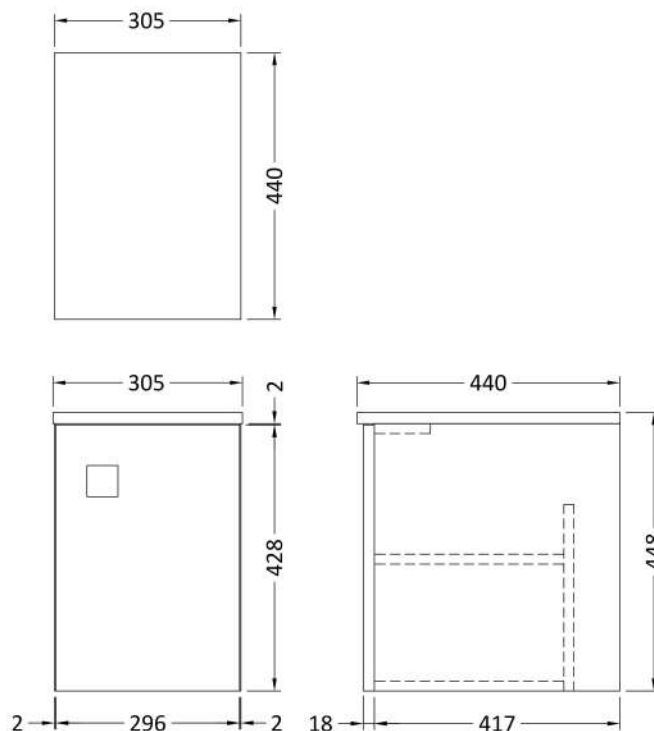

Packaging Dimensions

Height (mm):	500
Width (mm):	700
Depth (mm):	470
Gross Weight (kg):	22

Packaging Data

Box Colour:	Brown Cardboard Box
Box Qty:	1
Label Size:	100 x 50
Label Colour:	White Label
Label Qty:	2

Sales Code: SAR360

Description: 300 W/H Side Cabinet

Product Dimensions

Height (mm):	448
Width (mm):	305
Depth (mm):	440
Nett Weight (kg):	14

Packaging Dimensions

Height (mm):	450
Width (mm):	320
Depth (mm):	425
Gross Weight (kg):	14

Packaging Data

Box Colour:	Brown Cardboard Box
Box Qty:	1
Label Size:	100 x 50
Label Colour:	White Label
Label Qty:	2

Outer Box Dimensions (If Applicable)

Height (mm):	
Width (mm):	
Depth (mm):	
Gross Weight (kg):	
Barcode:	5056211873891

Sales Code: SMB901

Description: 1000 Sarena Marble Top

Product Dimensions

Height (mm):	18
Width (mm):	1012
Depth (mm):	504
Nett Weight (kg):	18

Packaging Dimensions

Height (mm):	80
Width (mm):	1020
Depth (mm):	514
Gross Weight (kg):	18.5