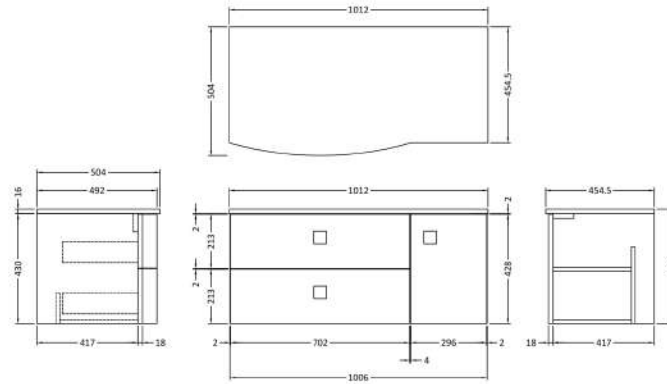

Sales Code: SAR305L

Description: 1000mm Cabinet With Marble Top Lh

Packaging Details

Barcode: 5056211888260

Sales Code: SAR394

Description: 700 W/H 2 Drawer Unit

Product Dimensions

Height (mm):	430
Width (mm):	710
Depth (mm):	480
Nett Weight (kg):	22

Packaging Dimensions

Height (mm):	500
Width (mm):	700
Depth (mm):	470
Gross Weight (kg):	22

Packaging Data

Box Colour:	Brown Cardboard Box
Box Qty:	1
Label Size:	100 x 50
Label Colour:	White Label
Label Qty:	2

Sales Code: SAR360

Description: 300 W/H Side Cabinet

Product Dimensions

Height (mm):	448
Width (mm):	305
Depth (mm):	440
Nett Weight (kg):	14

Packaging Dimensions

Height (mm):	450
Width (mm):	320
Depth (mm):	425
Gross Weight (kg):	14

Sales Code: SMB901

Description: 1000 Sarena Marble Top

Product Dimensions

Height (mm):	18
Width (mm):	1012
Depth (mm):	504
Nett Weight (kg):	18

Packaging Dimensions

Height (mm):	80
Width (mm):	1020
Depth (mm):	514
Gross Weight (kg):	18.5