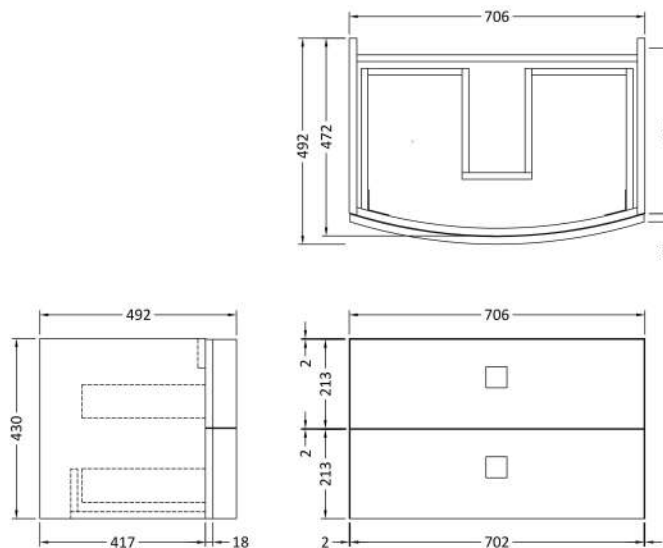

Sales Code: SAR305R

Description: 1000mm Cabinet With Marble Top Rh

Packaging Details

Barcode: 5056211888291

Sales Code: SAR394

Description: 700 W/H 2 Drawer Unit

Product Dimensions

Height (mm):	430
Width (mm):	710
Depth (mm):	480
Nett Weight (kg):	22

Packaging Dimensions

Height (mm):	500
Width (mm):	700
Depth (mm):	470
Gross Weight (kg):	22

Packaging Data

Box Colour:	Brown Cardboard Box
Box Qty:	1
Label Size:	100 x 50
Label Colour:	White Label
Label Qty:	2

Sales Code: SAR360

Description: 300 W/H Side Cabinet

Product Dimensions

Height (mm):	448
Width (mm):	305
Depth (mm):	440
Nett Weight (kg):	14

Packaging Dimensions

Height (mm):	450
Width (mm):	320
Depth (mm):	425
Gross Weight (kg):	14

Sales Code: SMB901

Description: 1000 Sarena Marble Top

Product Dimensions

Height (mm):	18
Width (mm):	1012
Depth (mm):	504
Nett Weight (kg):	18

Packaging Dimensions

Height (mm):	80
Width (mm):	1020
Depth (mm):	514
Gross Weight (kg):	18.5