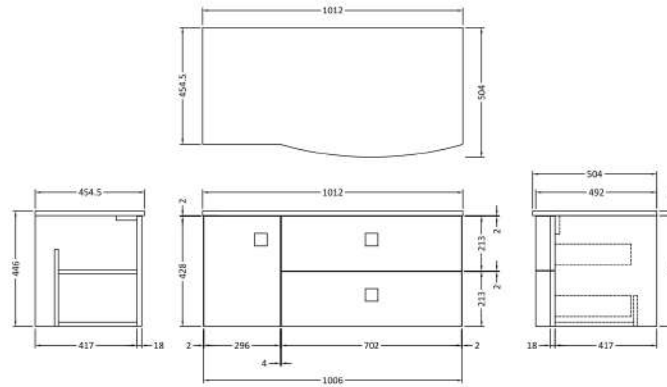

Sales Code: SAR305R

Description: 1000mm Cabinet With Marble Top Rh

Packaging Details

Barcode: 5056211888291

Sales Code: SAR394

Description: 700 W/H 2 Drawer Unit

Product Dimensions

Height (mm):	430
Width (mm):	710
Depth (mm):	480
Nett Weight (kg):	22

Packaging Dimensions

Height (mm):	500
Width (mm):	700
Depth (mm):	470
Gross Weight (kg):	22

Packaging Data

Box Colour:	Brown Cardboard Box
Box Qty:	1
Label Size:	100 x 50
Label Colour:	White Label
Label Qty:	2

Sales Code: SAR360

Description: 300 W/H Side Cabinet

Product Dimensions

Height (mm):	448
Width (mm):	305
Depth (mm):	440
Nett Weight (kg):	14

Packaging Dimensions

Height (mm):	450
Width (mm):	320
Depth (mm):	425
Gross Weight (kg):	14

Sales Code: SMB901

Description: 1000 Sarena Marble Top

Product Dimensions

Height (mm):	18
Width (mm):	1012
Depth (mm):	504
Nett Weight (kg):	18

Packaging Dimensions

Height (mm):	80
Width (mm):	1020
Depth (mm):	514
Gross Weight (kg):	18.5