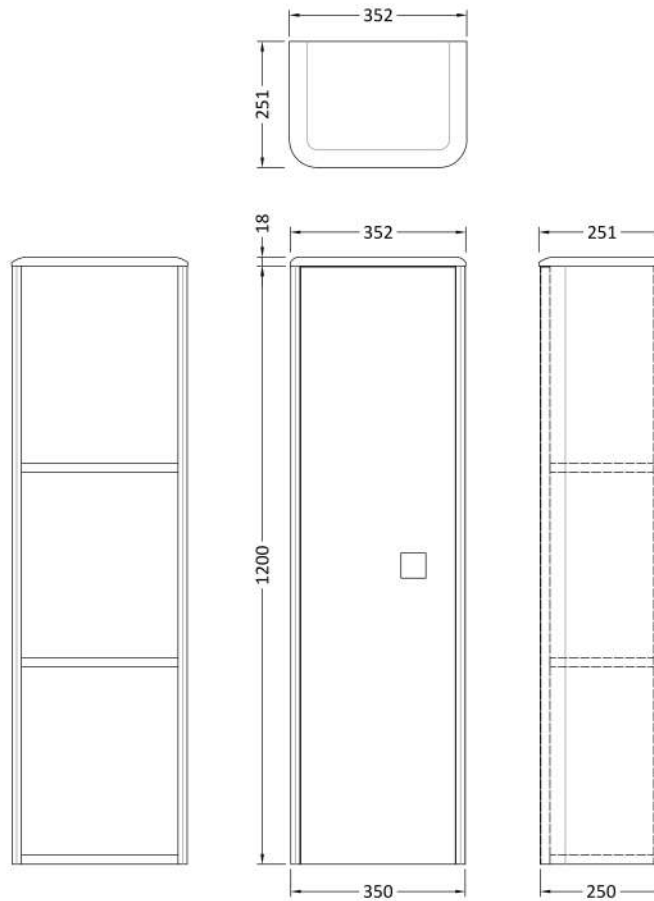

Sales Code: SAR362

Description: 350 Tall Unit

Product Dimensions

Height (mm):	1200
Width (mm):	350
Depth (mm):	250
Nett Weight (kg):	36

Packaging Dimensions

Height (mm):	1230
Width (mm):	390
Depth (mm):	290
Gross Weight (kg):	36

Packaging Data

Box Colour:	Brown Cardboard Box
Box Qty:	1
Label Size:	100 x 50
Label Colour:	White Label
Label Qty:	2

Outer Box Dimensions (If Applicable)

Height (mm):	
Width (mm):	
Depth (mm):	
Gross Weight (kg):	
Barcode:	5056211873952

Product Details

Country of Origin:	Ukraine
Fitting Instruction:	No
CE & UKCA:	N/A
FSC Certified Materials:	Yes
Colour:	Mineral Blue
Construction Method:	Cam & Wood Dowel
Construction Type:	Rigid
Cabinet Finish:	MFC Smooth Matt
Fascia Finish:	MFC Smooth Matt
Cabinet Thickness (mm):	18
Fascia Thickness (mm):	18
Drawer Included:	No
Drawer Type:	Not Applicable
No of Shelves:	2
Hinge Type:	95 Degree Clip-On Soft Close
Hinge Included:	Yes
Adjustable Legs:	No
Fixings Included:	Yes
Handle Style:	Modern
Waste Shroud:	No
Handle Included:	Yes
Handle Type:	Square