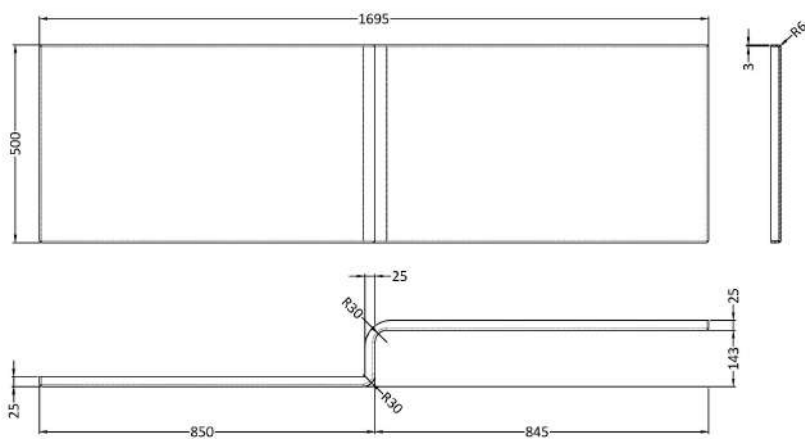

Outer Box Dimensions (If Applicable)

Length (mm):
 Width (mm):
 Height (mm):
 Gross Weight (kg):
 Barcode: 5056211809197

Product Details

Country of Origin: Poland
 Fitting Instruction: No
 Certification: FSC: CE & UKCA:

Packaging Dimensions

Length (mm):	1700
Width (mm):	850
Depth (mm):	425
Gross Weight (kg):	24.5

Packaging Data

Box Colour:	Brown Cardboard Sleeve
Box Qty:	1
Label Size:	300 x 35
Label Colour:	White Label
Label Qty:	2

Outer Box Dimensions (If Applicable)

Length (mm):	
Width (mm):	
Height (mm):	
Gross Weight (kg):	
Barcode:	5055275821626

Product Details

Country of Origin:	Turkey
Fitting Instruction:	No
Certification:	FSC: CE & UKCA: Yes
Material Colour Reference:	European White
Product Material:	Acrylic
Material Thickness:	4mm
Volume (Ltr):	235L
Displaced Capacity:	165L
Leg Set Included:	Legset Not Included
Waste Included:	Waste Not Included
Drilled/Undrilled:	Undrilled For Taps
Includes Grips:	No Grips Supplied
Embossed:	No
No of Tapholes:	None
Anti-Slip:	No

Sales Code: WBS300

Description: 1700 Sq Showerbath Front Panel Cw Fixing

Product Dimensions

Length (mm):	1695
Width (mm):	500
Depth (mm):	167
Nett Weight (kg):	3.4

Packaging Dimensions

Length (mm):	1720
Width (mm):	515
Depth (mm):	35
Gross Weight (kg):	3.4