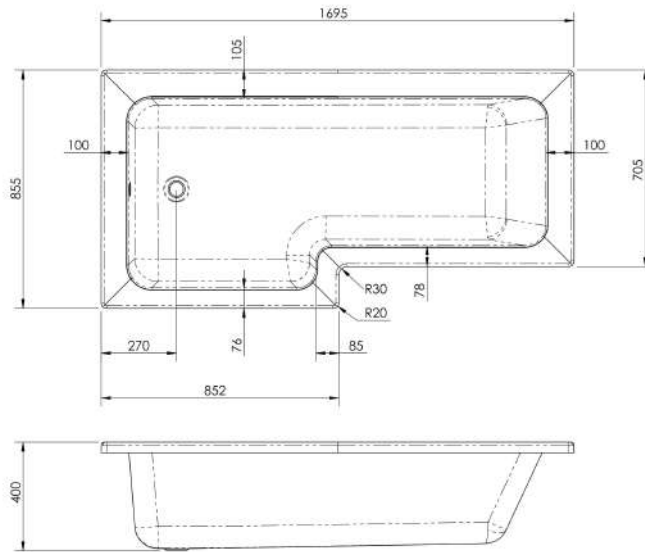

Sales Code: SBATH05

Description: Square Showerbath Pack Lh

Packaging Details

Barcode: 5055275824023

Sales Code: WBL001

Description: Bath Leg Set

Product Dimensions

Length (mm):
 Width (mm): 600
 Depth (mm): 60
 Nett Weight (kg): 2.5

Packaging Dimensions

Length (mm): 600
 Width (mm): 60
 Depth (mm): 60
 Gross Weight (kg): 2.5

Packaging Data

Box Colour: Brown Cardboard Sleeve
 Box Qty: 1
 Label Size: 100 x 50
 Label Colour: White Label
 Label Qty: 2

Outer Box Dimensions (If Applicable)

Length (mm):
 Width (mm):
 Height (mm):
 Gross Weight (kg):
 Barcode: 5056211809197

Product Details

Country of Origin: Poland
 Fitting Instruction: No
 Certification: FSC: CE & UKCA:

Sales Code: WBS300

Description: 1700 Sq Showerbath Front Panel Cw Fixing

Product Dimensions

Length (mm):	1695
Width (mm):	500
Depth (mm):	167
Nett Weight (kg):	3.4

Packaging Dimensions

Length (mm):	1720
Width (mm):	515
Depth (mm):	35
Gross Weight (kg):	3.4