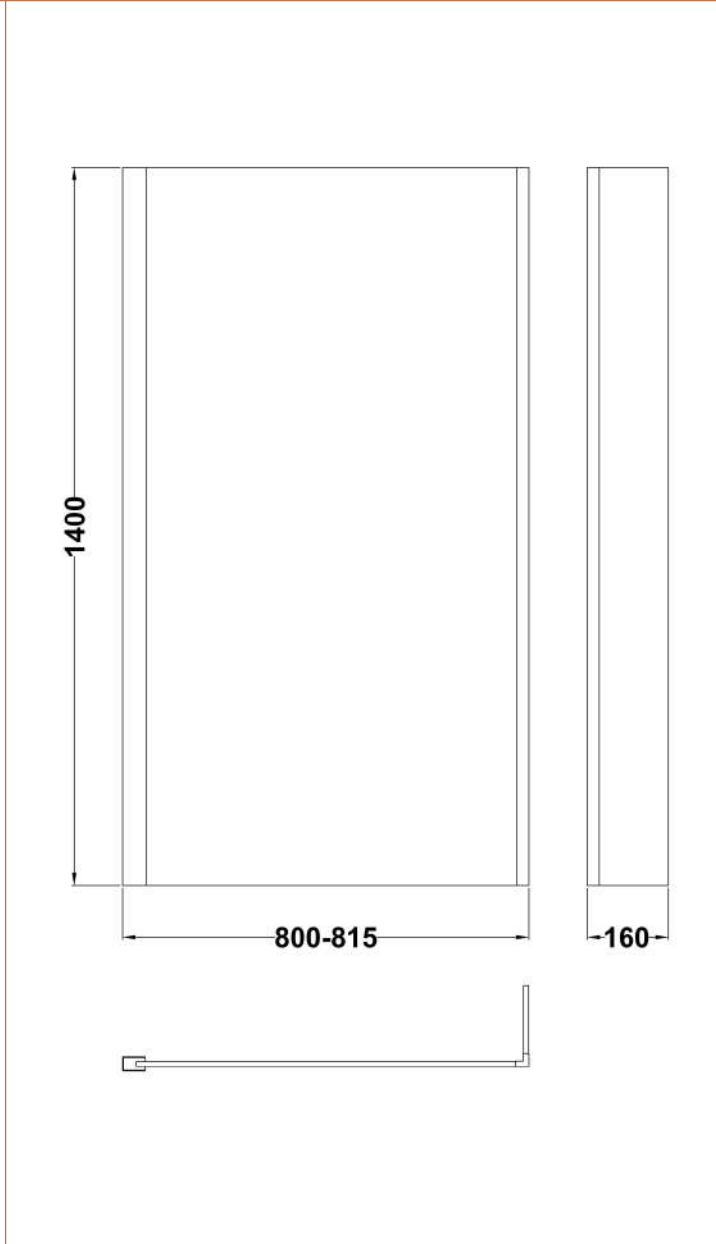

Outer Box Dimensions (If Applicable)

Length (mm):
 Width (mm):
 Height (mm):
 Gross Weight (kg):
 Barcode: 5056211809197

Product Details

Country of Origin: Poland
 Fitting Instruction: No
 Certification: FSC: CE & UKCA:

Outer Box Dimensions (If Applicable)

Length (mm):	
Width (mm):	
Height (mm):	
Gross Weight (kg):	
Barcode:	5055275821626

Product Details

Country of Origin:	Turkey
Fitting Instruction:	No
Certification:	FSC: CE & UKCA: Yes
Material Colour Reference:	European White
Product Material:	Acrylic
Material Thickness:	4mm
Volume (Ltr):	235L
Displaced Capacity:	165L
Leg Set Included:	Legset Not Included
Waste Included:	Waste Not Included
Drilled/Undrilled:	Undrilled For Taps
Includes Grips:	No Grips Supplied
Embossed:	No
No of Tapholes:	None
Anti-Slip:	No

Sales Code: WBS300

Description: 1700 Sq Showerbath Front Panel Cw Fixing

Product Dimensions

Length (mm):	1695
Width (mm):	500
Depth (mm):	167
Nett Weight (kg):	3.4

Packaging Dimensions

Length (mm):	1720
Width (mm):	515
Depth (mm):	35
Gross Weight (kg):	3.4

Sales Code: NSBS2

Description: Sq Fixed Screen, Fixed Return (6)

Product Dimensions

Height (mm):	1435
Width (mm):	805
Depth (mm):	38
Nett Weight (kg):	18

Packaging Dimensions

Height (mm):	55
Width (mm):	810
Length (mm):	1460
Gross Weight (kg):	18.7