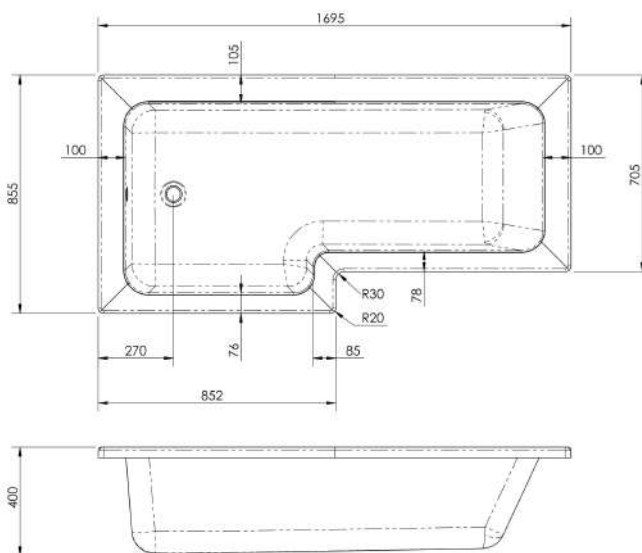

Includes Grips:

Embossed:

No of Tapholes:

Anti-Slip:

Sales Code: WBS101

Description: 1700mm Square Shower Bath Lh

Product Dimensions

Length (mm):	1700
Width (mm):	850
Depth (mm):	390
Nett Weight (kg):	24.5

Packaging Dimensions

Length (mm):	1700
Width (mm):	850
Depth (mm):	425
Gross Weight (kg):	24.5

Packaging Data

Box Colour:	Brown Cardboard Sleeve
Box Qty:	1
Label Size:	300 x 35
Label Colour:	White Label
Label Qty:	2

Outer Box Dimensions (If Applicable)

Length (mm):	
Width (mm):	
Height (mm):	
Gross Weight (kg):	
Barcode:	5055275821626

Product Details

Country of Origin:	Turkey
Fitting Instruction:	No
Certification:	FSC: CE & UKCA: Yes
Material Colour Reference:	European White
Product Material:	Acrylic
Material Thickness:	4mm
Volume (Ltr):	235L
Displaced Capacity:	165L
Leg Set Included:	Legset Not Included
Waste Included:	Waste Not Included
Drilled/Undrilled:	Undrilled For Taps
Includes Grips:	No Grips Supplied
Embossed:	No
No of Tapholes:	None
Anti-Slip:	No

Sales Code: WBS300

Description: 1700 Sq Showerbath Front Panel Cw Fixing

Product Dimensions

Length (mm):	1695
Width (mm):	500
Depth (mm):	167
Nett Weight (kg):	3.4

Packaging Dimensions

Length (mm):	1720
Width (mm):	515
Depth (mm):	35
Gross Weight (kg):	3.4