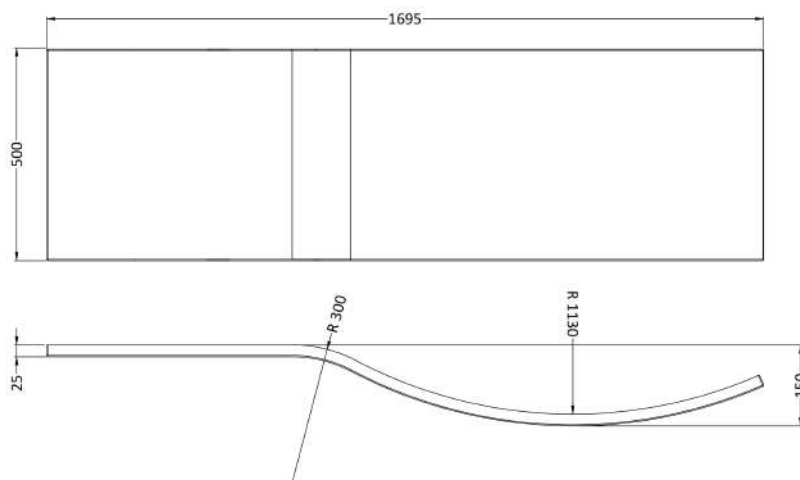

Outer Box Dimensions (If Applicable)

Length (mm):
 Width (mm):
 Height (mm):
 Gross Weight (kg):
 Barcode: 5056211809197

Product Details

Country of Origin: Poland
 Fitting Instruction: No
 Certification: FSC: CE & UKCA:

Packaging Dimensions

Length (mm):	1700
Width (mm):	900
Depth (mm):	415
Gross Weight (kg):	19

Packaging Data

Box Colour:	Brown Cardboard Sleeve
Box Qty:	1
Label Size:	300 x 35
Label Colour:	White Label
Label Qty:	2

Outer Box Dimensions (If Applicable)

Length (mm):	
Width (mm):	
Height (mm):	
Gross Weight (kg):	
Barcode:	5055275821152

Product Details

Country of Origin:	United Kingdom
Fitting Instruction:	No
Certification:	FSC: CE & UKCA: Yes
Material Colour Reference:	European White
Product Material:	Acrylic
Material Thickness:	4mm
Volume (Ltr):	240L
Displaced Capacity:	170L
Leg Set Included:	Legset Not Included
Waste Included:	Waste Not Included
Drilled/Undrilled:	Undrilled For Taps
Includes Grips:	No Grips Supplied
Embossed:	No
No of Tapholes:	None
Anti-Slip:	No

Sales Code: WBB200

Description: 1700 B Shaped Front Panel Cw Fixing Kit

Product Dimensions

Length (mm):	1695
Width (mm):	500
Depth (mm):	150
Nett Weight (kg):	1

Packaging Dimensions

Length (mm):	1700
Width (mm):	520
Depth (mm):	30
Gross Weight (kg):	1