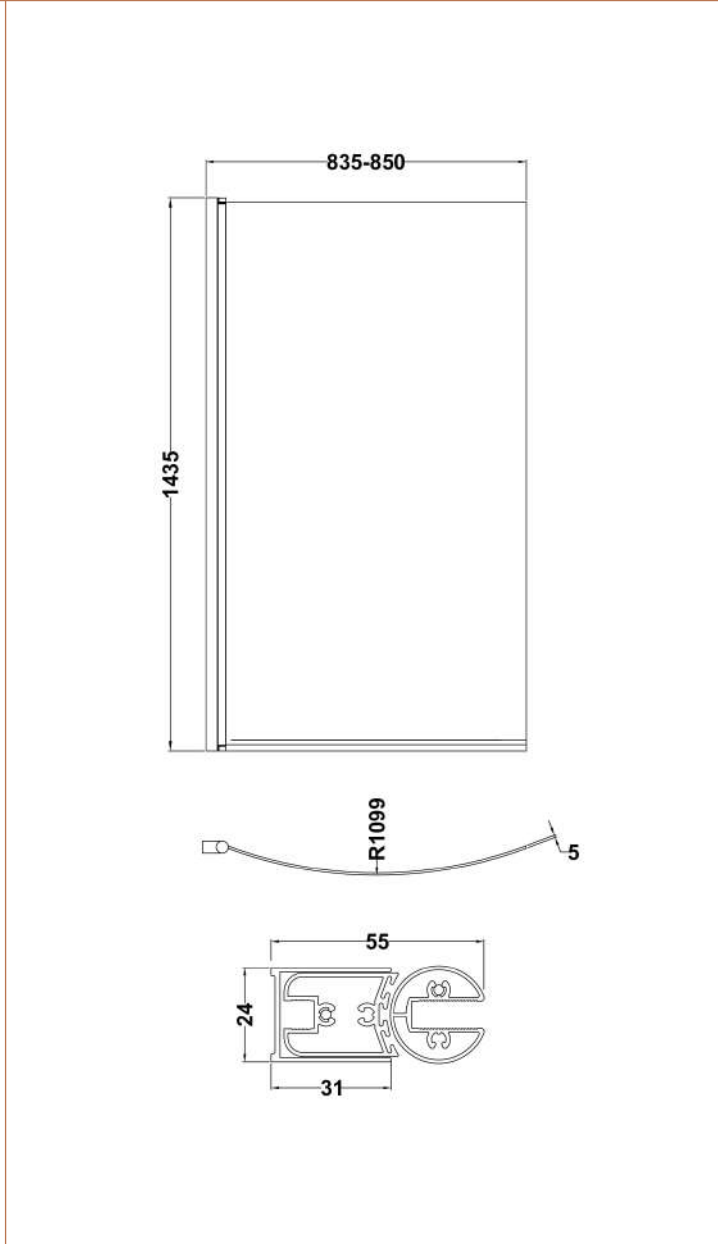

Outer Box Dimensions (If Applicable)

Length (mm):	
Width (mm):	
Height (mm):	
Gross Weight (kg):	
Barcode:	5055275821152

Product Details

Country of Origin:	United Kingdom
Fitting Instruction:	No
Certification:	FSC: CE & UKCA: Yes
Material Colour Reference:	European White
Product Material:	Acrylic
Material Thickness:	4mm
Volume (Ltr):	240L
Displaced Capacity:	170L
Leg Set Included:	Legset Not Included
Waste Included:	Waste Not Included
Drilled/Undrilled:	Undrilled For Taps
Includes Grips:	No Grips Supplied
Embossed:	No
No of Tapholes:	None
Anti-Slip:	No

Sales Code: WBB200

Description: 1700 B Shaped Front Panel Cw Fixing Kit

Product Dimensions

Length (mm):	1695
Width (mm):	500
Depth (mm):	150
Nett Weight (kg):	1

Packaging Dimensions

Length (mm):	1700
Width (mm):	520
Depth (mm):	30
Gross Weight (kg):	1

Packaging Data

Box Colour:	Polybagged With End Caps
Box Qty:	1
Label Size:	100 x 50
Label Colour:	White Label
Label Qty:	1

Outer Box Dimensions (If Applicable)

Length (mm):	
Width (mm):	
Height (mm):	
Gross Weight (kg):	
Barcode:	5055275821169

Sales Code: NBBS1

Description: B Bath Screen (6)

Product Dimensions

Height (mm):	1435
Width (mm):	870
Depth (mm):	38
Nett Weight (kg):	20

Packaging Dimensions

Height (mm):	50
Width (mm):	895
Length (mm):	1435
Gross Weight (kg):	20.7