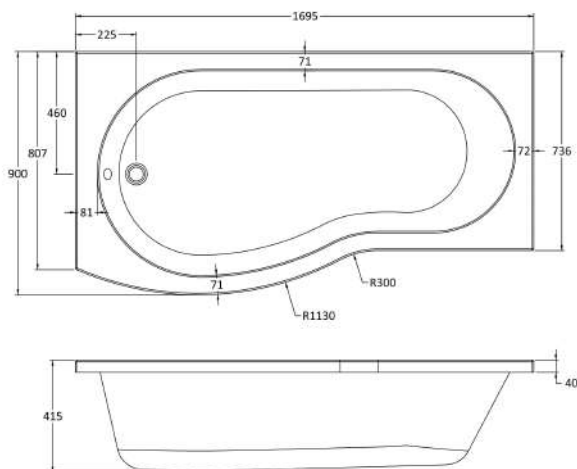

Outer Box Dimensions (If Applicable)

Length (mm):
 Width (mm):
 Height (mm):
 Gross Weight (kg):
 Barcode: 5056211809197

Product Details

Country of Origin: Poland
 Fitting Instruction: No
 Certification: FSC: CE & UKCA:

Includes Grips:

Embossed:

No of Tapholes:

Anti-Slip:

Sales Code: WBB101

Description: 1700 B Shaped Shower Bath L/H

Product Dimensions

Length (mm):	1695
Width (mm):	900
Depth (mm):	415
Nett Weight (kg):	18.75

Packaging Dimensions

Length (mm):	1700
Width (mm):	900
Depth (mm):	415
Gross Weight (kg):	19

Packaging Data

Box Colour:	Brown Cardboard Sleeve
Box Qty:	1
Label Size:	300 x 35
Label Colour:	White Label
Label Qty:	2

Outer Box Dimensions (If Applicable)

Length (mm):	
Width (mm):	
Height (mm):	
Gross Weight (kg):	
Barcode:	5055275821152

Product Details

Country of Origin:	United Kingdom
Fitting Instruction:	No
Certification:	FSC: CE & UKCA: Yes
Material Colour Reference:	European White
Product Material:	Acrylic
Material Thickness:	4mm
Volume (Ltr):	240L
Displaced Capacity:	170L
Leg Set Included:	Legset Not Included
Waste Included:	Waste Not Included
Drilled/Undrilled:	Undrilled For Taps
Includes Grips:	No Grips Supplied
Embossed:	No
No of Tapholes:	None
Anti-Slip:	No