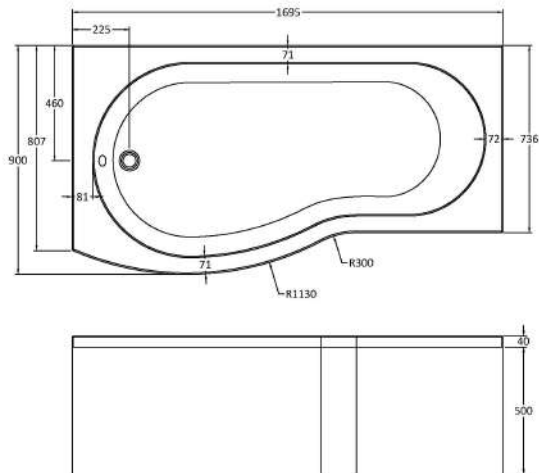

Sales Code: SBATH07

Description: B Shaped Showerbath Pack Lh

Packaging Details

Barcode: 5055275823989

Sales Code: WBL001

Description: Bath Leg Set

Product Dimensions

Length (mm):
 Width (mm): 600
 Depth (mm): 60
 Nett Weight (kg): 2.5

Packaging Dimensions

Length (mm): 600
 Width (mm): 60
 Depth (mm): 60
 Gross Weight (kg): 2.5

Packaging Data

Box Colour: Brown Cardboard Sleeve
 Box Qty: 1
 Label Size: 100 x 50
 Label Colour: White Label
 Label Qty: 2

Outer Box Dimensions (If Applicable)

Length (mm):
 Width (mm):
 Height (mm):
 Gross Weight (kg):
 Barcode: 5056211809197

Product Details

Country of Origin: Poland
 Fitting Instruction: No
 Certification: FSC: CE & UKCA:

Outer Box Dimensions (If Applicable)

Length (mm):	
Width (mm):	
Height (mm):	
Gross Weight (kg):	
Barcode:	5055275821152

Product Details

Country of Origin:	United Kingdom
Fitting Instruction:	No
Certification:	FSC: CE & UKCA: Yes
Material Colour Reference:	European White
Product Material:	Acrylic
Material Thickness:	4mm
Volume (Ltr):	240L
Displaced Capacity:	170L
Leg Set Included:	Legset Not Included
Waste Included:	Waste Not Included
Drilled/Undrilled:	Undrilled For Taps
Includes Grips:	No Grips Supplied
Embossed:	No
No of Tapholes:	None
Anti-Slip:	No