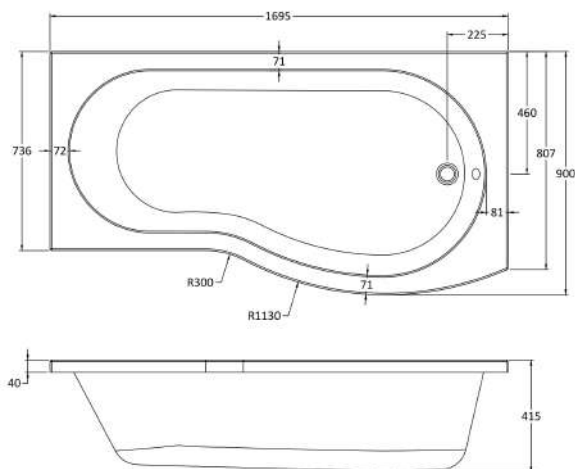

**Outer Box Dimensions (If Applicable)**

Length (mm):  
 Width (mm):  
 Height (mm):  
 Gross Weight (kg):  
 Barcode: 5056211809197

**Product Details**

Country of Origin: Poland  
 Fitting Instruction: No  
 Certification: FSC: CE & UKCA:

Includes Grips:

Embossed:

No of Tapholes:

Anti-Slip:

**Sales Code:** WBB102

**Description:** 1700 B Shaped Shower Bath R/H

**Product Dimensions**

Length (mm):	1695
Width (mm):	900
Depth (mm):	415
Nett Weight (kg):	18.75

**Packaging Dimensions**

Length (mm):	1700
Width (mm):	900
Depth (mm):	415
Gross Weight (kg):	19

**Packaging Data**

Box Colour:	Brown Cardboard Sleeve
Box Qty:	1
Label Size:	300 x 35
Label Colour:	White Label
Label Qty:	2

**Outer Box Dimensions (If Applicable)**

Length (mm):	
Width (mm):	
Height (mm):	
Gross Weight (kg):	
Barcode:	5055369083541

**Product Details**

Country of Origin:	United Kingdom
Fitting Instruction:	No
Certification:	FSC: CE & UKCA: Yes
Material Colour Reference:	European White
Product Material:	Acrylic
Material Thickness:	4mm
Volume (Ltr):	240L
Displaced Capacity:	170L
Leg Set Included:	Legset Not Included
Waste Included:	Waste Not Included
Drilled/Undrilled:	Undrilled For Taps
Includes Grips:	No Grips Supplied
Embossed:	No
No of Tapholes:	None
Anti-Slip:	No