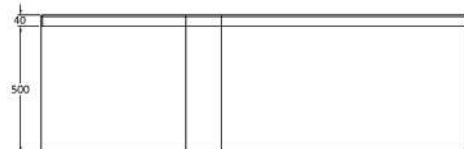

### Packaging Details

Barcode: 5055275823996

**Sales Code:** WBL001

**Description:** Bath Leg Set

**Product Dimensions**

Length (mm):  
 Width (mm): 600  
 Depth (mm): 60  
 Nett Weight (kg): 2.5

**Packaging Dimensions**

Length (mm): 600  
 Width (mm): 60  
 Depth (mm): 60  
 Gross Weight (kg): 2.5

**Packaging Data**

Box Colour: Brown Cardboard Sleeve  
 Box Qty: 1  
 Label Size: 100 x 50  
 Label Colour: White Label  
 Label Qty: 2

**Outer Box Dimensions (If Applicable)**

Length (mm):  
 Width (mm):  
 Height (mm):  
 Gross Weight (kg):  
 Barcode: 5056211809197

**Product Details**

Country of Origin: Poland  
 Fitting Instruction: No  
 Certification: FSC: CE & UKCA:

### Packaging Dimensions

Height (mm):	50
Width (mm):	895
Length (mm):	1435
Gross Weight (kg):	20.7