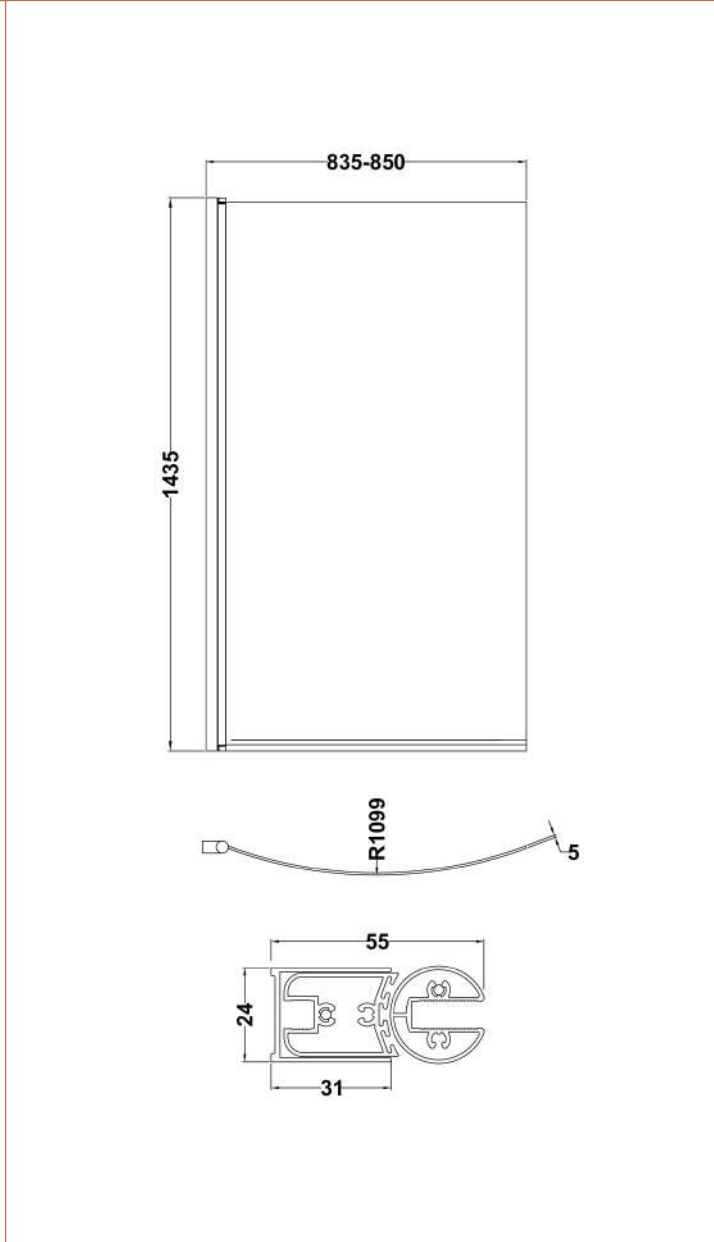

**Outer Box Dimensions (If Applicable)**

Length (mm):	
Width (mm):	
Height (mm):	
Gross Weight (kg):	
Barcode:	5055369083541

**Product Details**

Country of Origin:	United Kingdom
Fitting Instruction:	No
Certification:	FSC: CE & UKCA: Yes
Material Colour Reference:	European White
Product Material:	Acrylic
Material Thickness:	4mm
Volume (Ltr):	240L
Displaced Capacity:	170L
Leg Set Included:	Legset Not Included
Waste Included:	Waste Not Included
Drilled/Undrilled:	Undrilled For Taps
Includes Grips:	No Grips Supplied
Embossed:	No
No of Tapholes:	None
Anti-Slip:	No

**Sales Code:** WBB200

**Description:** 1700 B Shaped Front Panel Cw Fixing Kit

**Product Dimensions**

Length (mm):	1695
Width (mm):	500
Depth (mm):	150
Nett Weight (kg):	1

**Packaging Dimensions**

Length (mm):	1700
Width (mm):	520
Depth (mm):	30
Gross Weight (kg):	1

### Product Dimensions

Height (mm):	1435
Width (mm):	870
Depth (mm):	38
Nett Weight (kg):	20

### Packaging Dimensions

Height (mm):	50
Width (mm):	895
Length (mm):	1435
Gross Weight (kg):	20.7