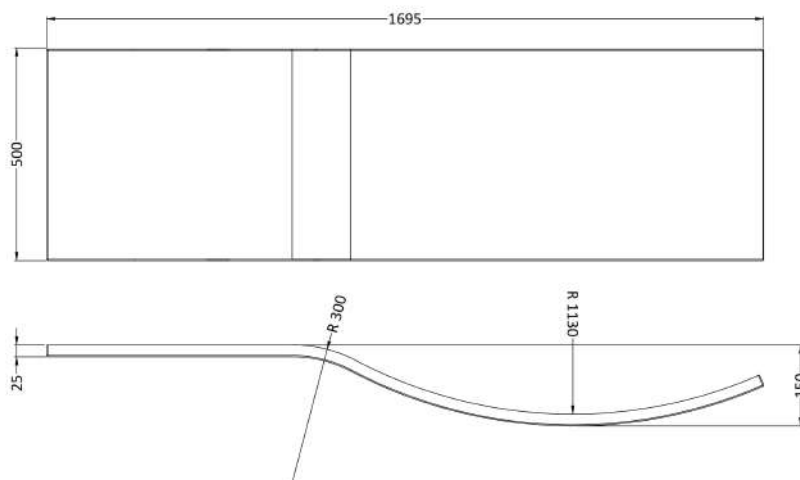

**Outer Box Dimensions (If Applicable)**

Length (mm):  
 Width (mm):  
 Height (mm):  
 Gross Weight (kg):  
 Barcode: 5056211809197

**Product Details**

Country of Origin: Poland  
 Fitting Instruction: No  
 Certification: FSC: CE & UKCA:

**Outer Box Dimensions (If Applicable)**

Length (mm):	
Width (mm):	
Height (mm):	
Gross Weight (kg):	
Barcode:	5055369083541

**Product Details**

Country of Origin:	United Kingdom
Fitting Instruction:	No
Certification:	FSC: CE & UKCA: Yes
Material Colour Reference:	European White
Product Material:	Acrylic
Material Thickness:	4mm
Volume (Ltr):	240L
Displaced Capacity:	170L
Leg Set Included:	Legset Not Included
Waste Included:	Waste Not Included
Drilled/Undrilled:	Undrilled For Taps
Includes Grips:	No Grips Supplied
Embossed:	No
No of Tapholes:	None
Anti-Slip:	No

**Sales Code:** WBB200

**Description:** 1700 B Shaped Front Panel Cw Fixing Kit

**Product Dimensions**

Length (mm):	1695
Width (mm):	500
Depth (mm):	150
Nett Weight (kg):	1

**Packaging Dimensions**

Length (mm):	1700
Width (mm):	520
Depth (mm):	30
Gross Weight (kg):	1

### Product Dimensions

Height (mm):	1435
Width (mm):	870
Depth (mm):	38
Nett Weight (kg):	20