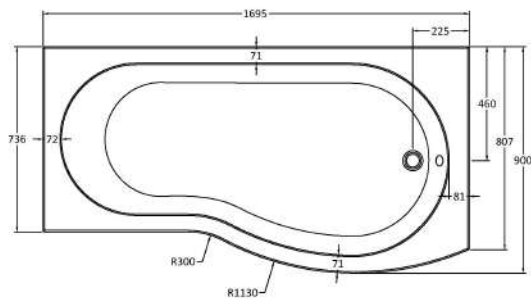

### Packaging Details

Barcode: 5055275823996

**Sales Code:** WBL001

**Description:** Bath Leg Set

**Product Dimensions**

Length (mm):  
 Width (mm): 600  
 Depth (mm): 60  
 Nett Weight (kg): 2.5

**Packaging Dimensions**

Length (mm): 600  
 Width (mm): 60  
 Depth (mm): 60  
 Gross Weight (kg): 2.5

**Packaging Data**

Box Colour: Brown Cardboard Sleeve  
 Box Qty: 1  
 Label Size: 100 x 50  
 Label Colour: White Label  
 Label Qty: 2

### Product Dimensions

Height (mm):	1435
Width (mm):	870
Depth (mm):	38
Nett Weight (kg):	20

### Packaging Dimensions

Height (mm):	50
Width (mm):	895
Length (mm):	1435
Gross Weight (kg):	20.7