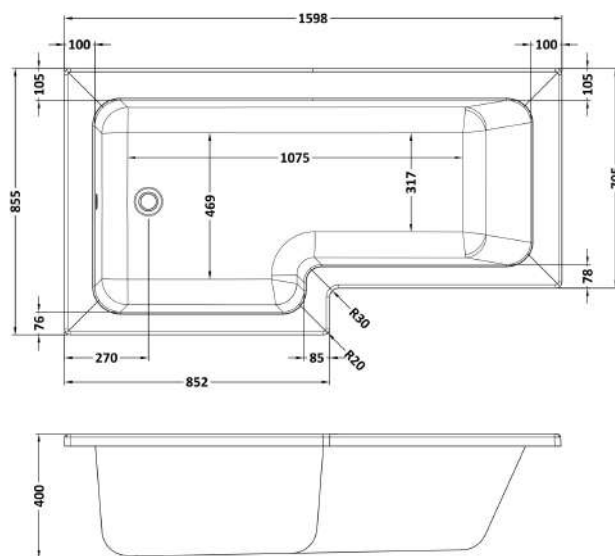

Sales Code: SBATH13

Description: 1600 Sq S/Bath Pack Lh (5mm L Screen)

Packaging Details

Barcode: 5056678459775

Sales Code: WBS105

Description: 1600mm Square Shower Bath Lh

Product Dimensions

Length (mm):	1600
Width (mm):	850
Depth (mm):	390
Nett Weight (kg):	23

Packaging Dimensions

Length (mm):	1600
Width (mm):	850
Depth (mm):	390
Gross Weight (kg):	23

Packaging Data

Box Colour:	Brown Cardboard Sleeve
Box Qty:	1
Label Size:	192 x 38
Label Colour:	White Label
Label Qty:	1

Outer Box Dimensions (If Applicable)

Length (mm):	
Width (mm):	
Height (mm):	
Gross Weight (kg):	
Barcode:	5056211822219

Product Details

Country of Origin:	Turkey
Fitting Instruction:	No
Certification:	FSC: No CE & UKCA: Yes
Material Colour Reference:	European White
Product Material:	Acrylic
Material Thickness:	4mm
Volume (Ltr):	200L
Displaced Capacity:	130L
Leg Set Included:	Legset Not Included
Waste Included:	Waste Not Included
Drilled/Undrilled:	Undrilled For Taps
Includes Grips:	No Grips Supplied
Embossed:	No
No of Tapholes:	None
Anti-Slip:	No

Sales Code: WBL001

Description: Bath Leg Set

Product Dimensions

Length (mm):	650
Width (mm):	650
Depth (mm):	60
Nett Weight (kg):	2.5

Packaging Dimensions

Length (mm):	665
Width (mm):	55
Depth (mm):	42
Gross Weight (kg):	2.5