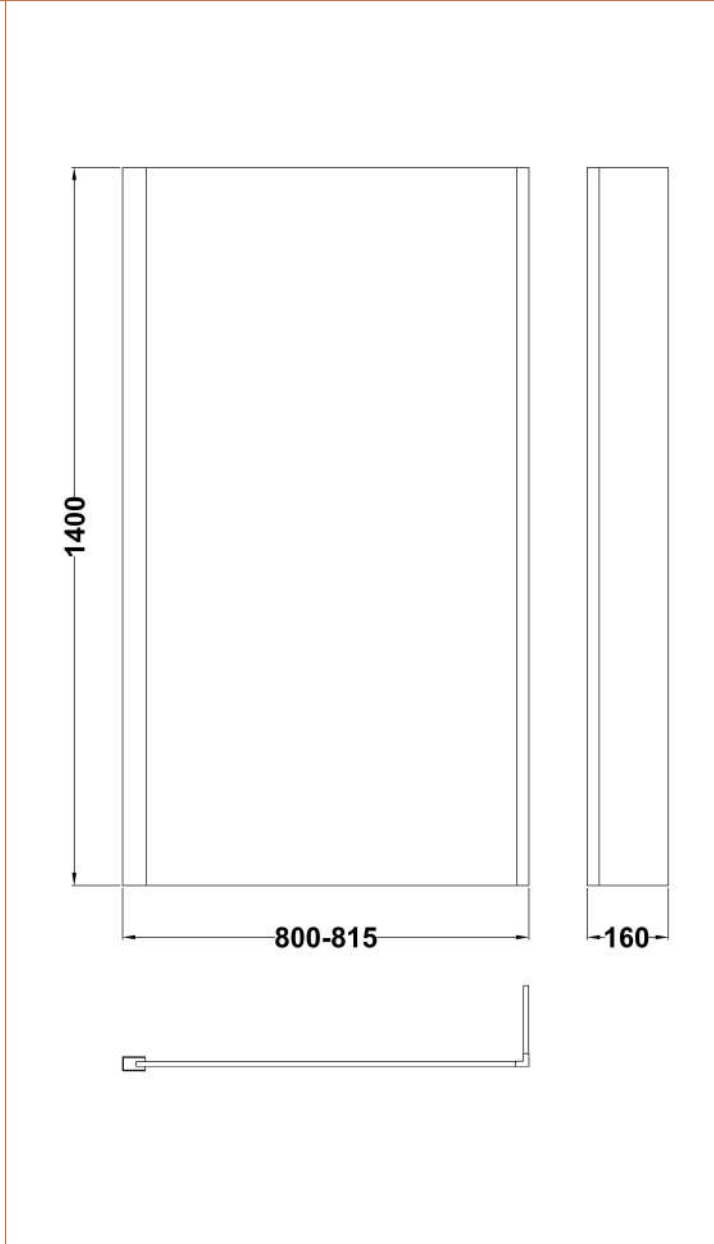

Sales Code: WBL001

Description: Bath Leg Set

Product Dimensions

Length (mm):	650
Width (mm):	650
Depth (mm):	60
Nett Weight (kg):	2.5

Packaging Dimensions

Length (mm):	665
Width (mm):	55
Depth (mm):	42
Gross Weight (kg):	2.5

Sales Code: WBS303

Description: 1600 Square Sh Bath Front Panel Acrylic

Product Dimensions

Length (mm):	1595
Width (mm):	500
Depth (mm):	167
Nett Weight (kg):	3.6

Packaging Dimensions

Length (mm):	1620
Width (mm):	530
Depth (mm):	45
Gross Weight (kg):	3.6

Packaging Data

Box Colour:	Polybagged With End Caps
Box Qty:	1
Label Size:	100 x 50
Label Colour:	White Label
Label Qty:	1

Outer Box Dimensions (If Applicable)

Length (mm):	
Width (mm):	
Height (mm):	
Gross Weight (kg):	
Barcode:	5056211822257

Sales Code: NSBS2

Description: Sq Fixed Screen, Fixed Return (6)

Product Dimensions

Height (mm):	1435
Width (mm):	805
Depth (mm):	38
Nett Weight (kg):	18

Packaging Dimensions

Height (mm):	55
Width (mm):	810
Length (mm):	1460
Gross Weight (kg):	18.7