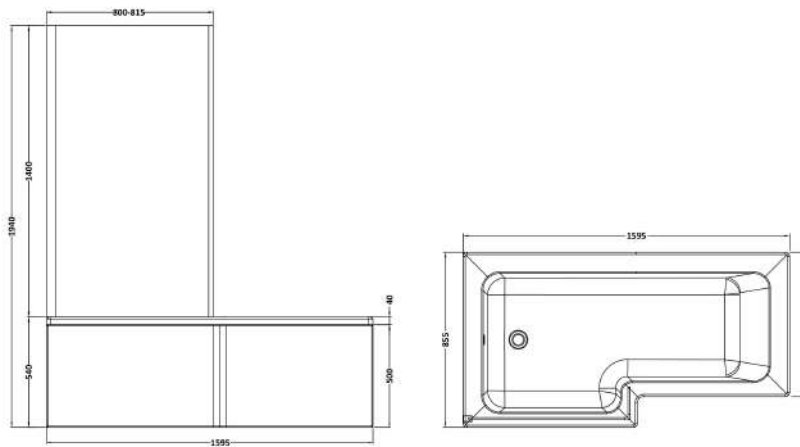

Sales Code: SBATH13

Description: 1600 Sq S/Bath Pack Lh (5mm L Screen)

Packaging Details

Barcode: 5056678459775

Sales Code: WBS105

Description: 1600mm Square Shower Bath Lh

Product Dimensions

Length (mm):	1600
Width (mm):	850
Depth (mm):	390
Nett Weight (kg):	23

Packaging Dimensions

Length (mm):	1600
Width (mm):	850
Depth (mm):	390
Gross Weight (kg):	23

Packaging Data

Box Colour:	Brown Cardboard Sleeve
Box Qty:	1
Label Size:	192 x 38
Label Colour:	White Label
Label Qty:	1

Outer Box Dimensions (If Applicable)

Length (mm):	
Width (mm):	
Height (mm):	
Gross Weight (kg):	
Barcode:	5056211822219

Product Details

Country of Origin:	Turkey
Fitting Instruction:	No
Certification:	FSC: No CE & UKCA: Yes
Material Colour Reference:	European White
Product Material:	Acrylic
Material Thickness:	4mm
Volume (Ltr):	200L
Displaced Capacity:	130L
Leg Set Included:	Legset Not Included
Waste Included:	Waste Not Included
Drilled/Undrilled:	Undrilled For Taps
Includes Grips:	No Grips Supplied
Embossed:	No
No of Tapholes:	None
Anti-Slip:	No

Sales Code: WBL001

Description: Bath Leg Set

Product Dimensions

Length (mm):	650
Width (mm):	650
Depth (mm):	60
Nett Weight (kg):	2.5

Packaging Dimensions

Length (mm):	665
Width (mm):	55
Depth (mm):	42
Gross Weight (kg):	2.5