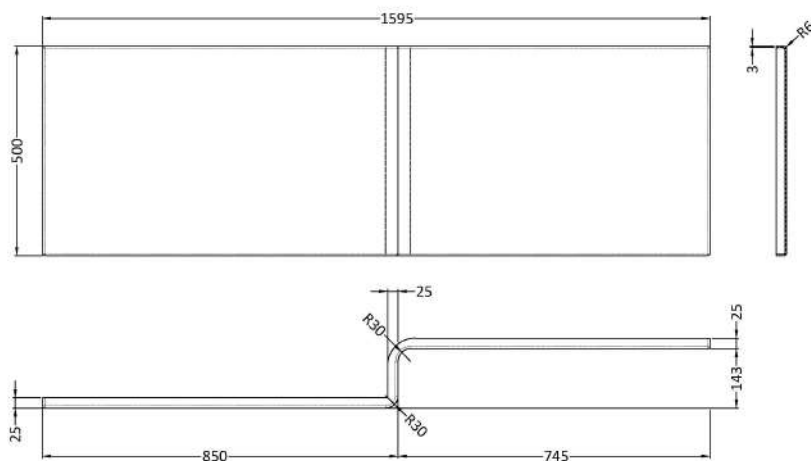

Outer Box Dimensions (If Applicable)

Length (mm):	
Width (mm):	
Height (mm):	
Gross Weight (kg):	
Barcode:	5056211822219

Product Details

Country of Origin:	Turkey
Fitting Instruction:	No
Certification:	FSC: No CE & UKCA: Yes
Material Colour Reference:	European White
Product Material:	Acrylic
Material Thickness:	4mm
Volume (Ltr):	200L
Displaced Capacity:	130L
Leg Set Included:	Legset Not Included
Waste Included:	Waste Not Included
Drilled/Undrilled:	Undrilled For Taps
Includes Grips:	No Grips Supplied
Embossed:	No
No of Tapholes:	None
Anti-Slip:	No

Sales Code: WBL001

Description: Bath Leg Set

Product Dimensions

Length (mm):	650
Width (mm):	650
Depth (mm):	60
Nett Weight (kg):	2.5

Packaging Dimensions

Length (mm):	665
Width (mm):	55
Depth (mm):	42
Gross Weight (kg):	2.5

Packaging Data

Box Colour:	Brown Cardboard Sleeve
Box Qty:	1
Label Size:	100 x 50
Label Colour:	White Label
Label Qty:	2

Outer Box Dimensions (If Applicable)

Length (mm):	
Width (mm):	
Height (mm):	
Gross Weight (kg):	
Barcode:	5056211809197

Sales Code: WBS303

Description: 1600 Square Sh Bath Front Panel Acrylic

Product Dimensions

Length (mm):	1595
Width (mm):	500
Depth (mm):	167
Nett Weight (kg):	3.6

Packaging Dimensions

Length (mm):	1620
Width (mm):	530
Depth (mm):	45
Gross Weight (kg):	3.6