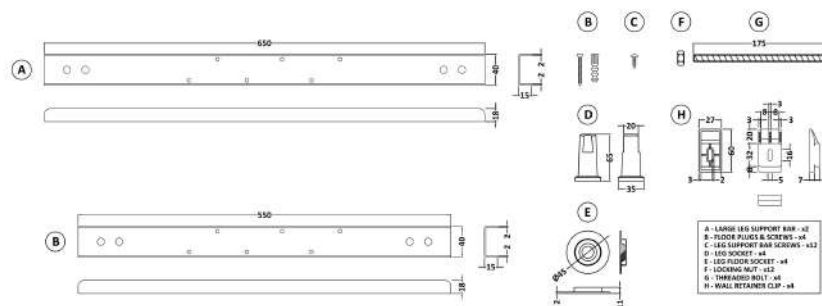

Packaging Dimensions

Length (mm):	1600
Width (mm):	850
Depth (mm):	390
Gross Weight (kg):	23

Packaging Data

Box Colour:	Brown Cardboard Sleeve
Box Qty:	1
Label Size:	192 x 38
Label Colour:	White Label
Label Qty:	1

Outer Box Dimensions (If Applicable)

Length (mm):	
Width (mm):	
Height (mm):	
Gross Weight (kg):	
Barcode:	5056211822219

Product Details

Country of Origin:	Turkey
Fitting Instruction:	No
Certification:	FSC: No CE & UKCA: Yes
Material Colour Reference:	European White
Product Material:	Acrylic
Material Thickness:	4mm
Volume (Ltr):	200L
Displaced Capacity:	130L
Leg Set Included:	Legset Not Included
Waste Included:	Waste Not Included
Drilled/Undrilled:	Undrilled For Taps
Includes Grips:	No Grips Supplied
Embossed:	No
No of Tapholes:	None
Anti-Slip:	No

Sales Code: WBL001

Description: Bath Leg Set

Product Dimensions

Length (mm):	650
Width (mm):	650
Depth (mm):	60
Nett Weight (kg):	2.5

Packaging Dimensions

Length (mm):	665
Width (mm):	55
Depth (mm):	42
Gross Weight (kg):	2.5

Packaging Data

Box Colour:	Brown Cardboard Sleeve
Box Qty:	1
Label Size:	100 x 50
Label Colour:	White Label
Label Qty:	2

Outer Box Dimensions (If Applicable)

Length (mm):	
Width (mm):	
Height (mm):	
Gross Weight (kg):	
Barcode:	5056211809197