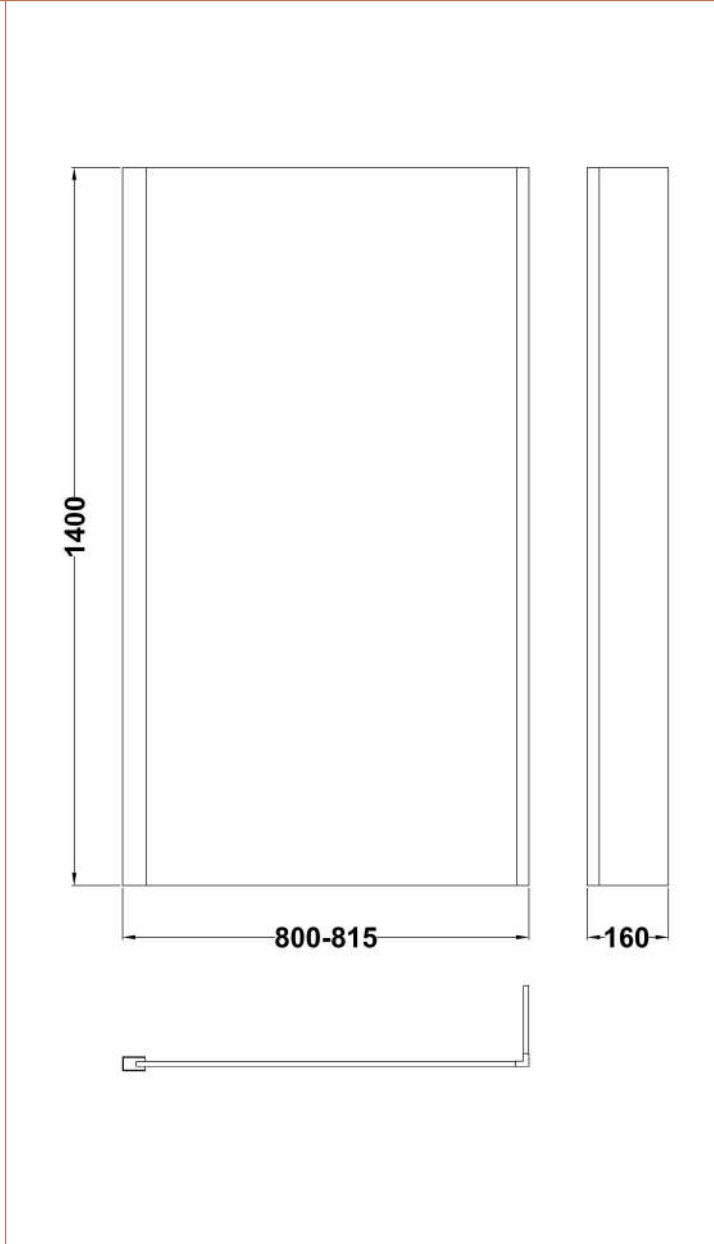

Sales Code: NSBS2

Description: Sq Fixed Screen, Fixed Return (6)

Product Dimensions

Height (mm):	1435
Width (mm):	805
Depth (mm):	38
Nett Weight (kg):	18

Packaging Dimensions

Height (mm):	55
Width (mm):	810
Length (mm):	1460
Gross Weight (kg):	18.7

Packaging Data

Box Colour:	Brown Cardboard Box - Printed
Box Qty:	1
Label Size:	140 x 30
Label Colour:	Not Applicable
Label Qty:	0

Outer Box Dimensions (If Applicable)

Height (mm):	
Width (mm):	
Depth (mm):	
Length (mm):	
Gross Weight (kg):	
Barcode:	5055369001071

Product Details

Country of Origin:	China
Fitting Instruction:	No
CE & UKCA:	Yes
Profile Material:	Aluminium
Profile Finish:	Polished Chrome
Adjustments (mm):	800mm - 815mm
Entry Width (mm):	N/A
Swing In Dim (mm):	N/A
Swing Out Dim (mm):	N/A
Radius (mm):	Not Applicable
Glass Thickness (mm):	6
Easy Fit:	No
Easy Clean:	No
Handle Style:	Not Applicable
Handle Material:	Not Applicable
Enclosure Design:	Frameless
Wheel Type:	Not Applicable
Support Bar Included:	Support Bar Not Included
Extras:	None