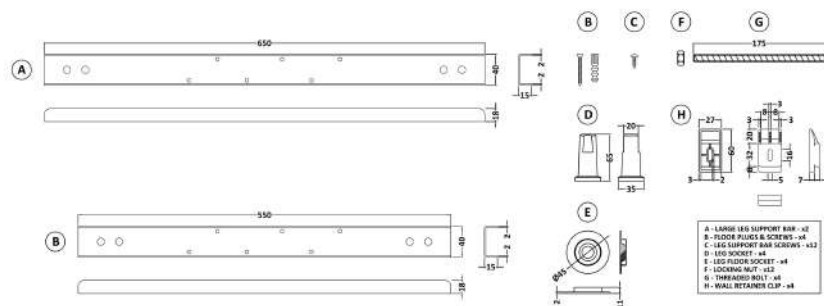

### Product Dimensions

Length (mm):	1600
Width (mm):	850
Depth (mm):	390
Nett Weight (kg):	23

### Outer Box Dimensions (If Applicable)

Length (mm):	
Width (mm):	
Height (mm):	
Gross Weight (kg):	
Barcode:	5056211822226

Sales Code: WBL001

Description: Bath Leg Set

**Product Dimensions**

Length (mm):	650
Width (mm):	650
Depth (mm):	60
Nett Weight (kg):	2.5

**Packaging Dimensions**

Length (mm):	665
Width (mm):	55
Depth (mm):	42
Gross Weight (kg):	2.5

### Product Dimensions

Length (mm):	1595
Width (mm):	500
Depth (mm):	167
Nett Weight (kg):	3.6