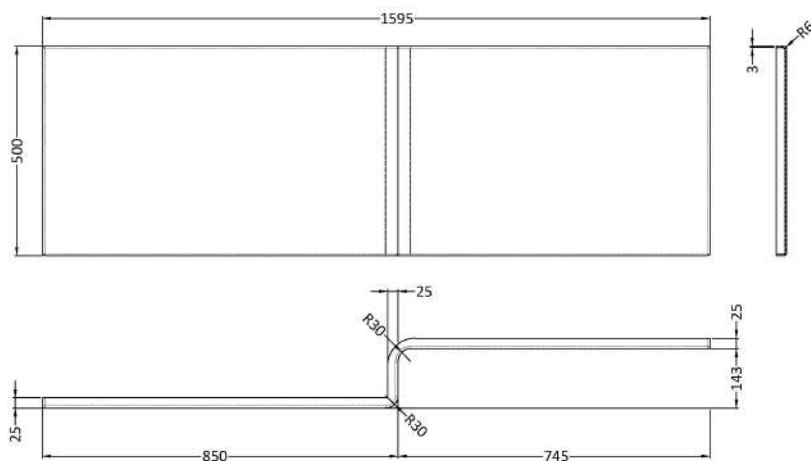

Sales Code: WBL001

Description: Bath Leg Set

**Product Dimensions**

Length (mm):	650
Width (mm):	650
Depth (mm):	60
Nett Weight (kg):	2.5

**Packaging Dimensions**

Length (mm):	665
Width (mm):	55
Depth (mm):	42
Gross Weight (kg):	2.5

**Packaging Data**

Box Colour:	Brown Cardboard Sleeve
Box Qty:	1
Label Size:	100 x 50
Label Colour:	White Label
Label Qty:	2

**Outer Box Dimensions (If Applicable)**

Length (mm):	
Width (mm):	
Height (mm):	
Gross Weight (kg):	
Barcode:	5056211809197

### Product Dimensions

Length (mm):	1595
Width (mm):	500
Depth (mm):	167
Nett Weight (kg):	3.6

### Packaging Dimensions

Length (mm):	1620
Width (mm):	530
Depth (mm):	45
Gross Weight (kg):	3.6