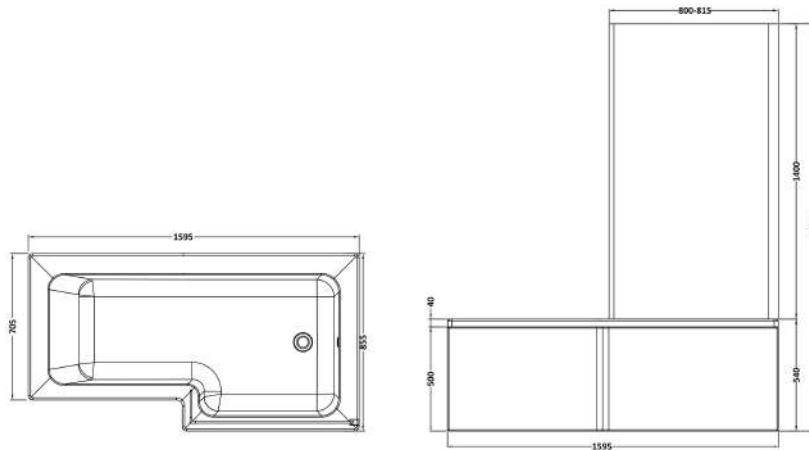

Packaging Details

Barcode: 5056678459782