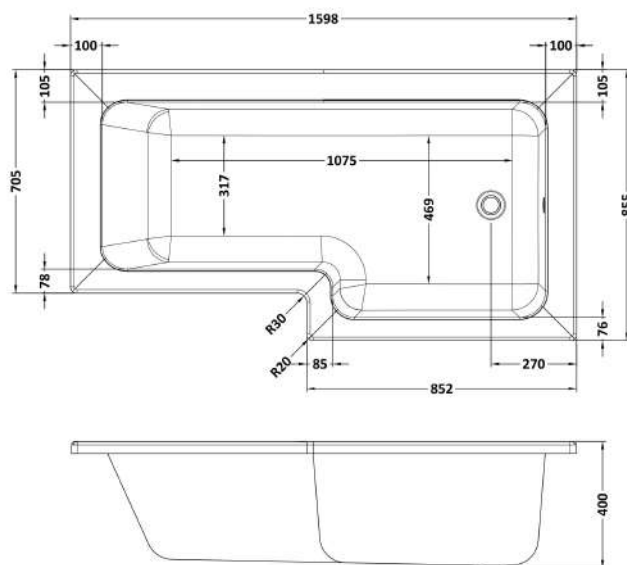

### Product Dimensions

Length (mm):	1600
Width (mm):	850
Depth (mm):	390
Nett Weight (kg):	23

### Packaging Dimensions

Length (mm):	1600
Width (mm):	850
Depth (mm):	390
Gross Weight (kg):	23

### Product Dimensions

Length (mm):	1595
Width (mm):	500
Depth (mm):	167
Nett Weight (kg):	3.6

### Packaging Dimensions

Length (mm):	1620
Width (mm):	530
Depth (mm):	45
Gross Weight (kg):	3.6