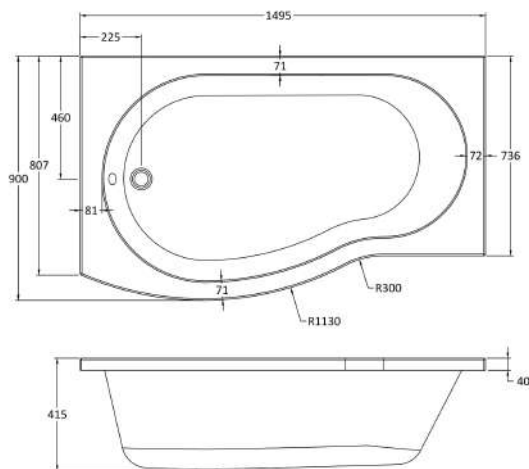

Sales Code: SBATH20

Description: 1500 B Shape S/Bath Pack Lh

Packaging Details

Barcode: 5055275825075

Sales Code: WBB103

Description: 1500mm B Shaped Shower Bath Lh

Product Dimensions

Length (mm):	1495
Width (mm):	900
Depth (mm):	415
Nett Weight (kg):	16.75

Packaging Dimensions

Length (mm):	1500
Width (mm):	900
Depth (mm):	415
Gross Weight (kg):	17

Packaging Data

Box Colour:	Brown Cardboard Sleeve
Box Qty:	1
Label Size:	300 x 35
Label Colour:	White Label
Label Qty:	2

Outer Box Dimensions (If Applicable)

Length (mm):	
Width (mm):	
Height (mm):	
Gross Weight (kg):	
Barcode:	5055275824542

Product Details

Country of Origin:	Turkey
Fitting Instruction:	No
Certification:	FSC: CE & UKCA: Yes
Material Colour Reference:	European White
Product Material:	Acrylic
Material Thickness:	4mm
Volume (Ltr):	200L
Displaced Capacity:	130L
Leg Set Included:	Legset Not Included
Waste Included:	Waste Not Included
Drilled/Undrilled:	Undrilled For Taps
Includes Grips:	No Grips Supplied
Embossed:	No
No of Tapholes:	None
Anti-Slip:	No

Sales Code: WBL001

Description: Bath Leg Set

Product Dimensions

Length (mm):
 Width (mm): 600
 Depth (mm): 60
 Nett Weight (kg): 2.5

Packaging Dimensions

Length (mm): 600
 Width (mm): 60
 Depth (mm): 60
 Gross Weight (kg): 2.5