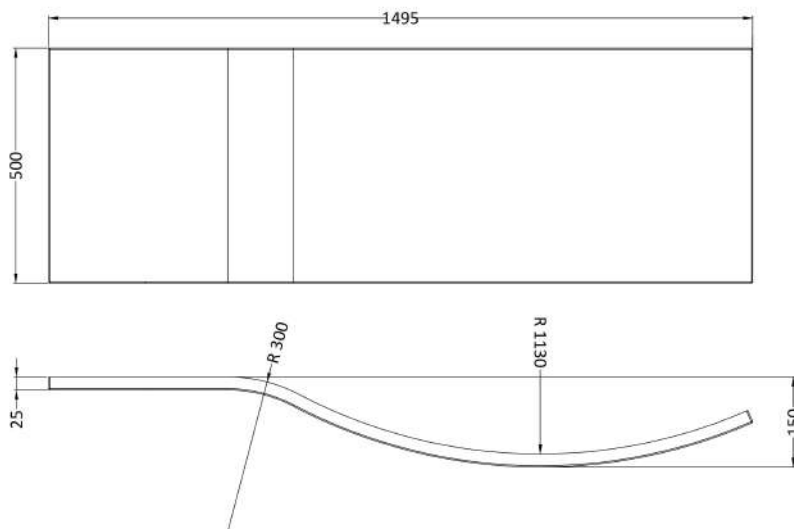

Outer Box Dimensions (If Applicable)

Length (mm):	
Width (mm):	
Height (mm):	
Gross Weight (kg):	
Barcode:	5055275824542

Product Details

Country of Origin:	Turkey
Fitting Instruction:	No
Certification:	FSC: CE & UKCA: Yes
Material Colour Reference:	European White
Product Material:	Acrylic
Material Thickness:	4mm
Volume (Ltr):	200L
Displaced Capacity:	130L
Leg Set Included:	Legset Not Included
Waste Included:	Waste Not Included
Drilled/Undrilled:	Undrilled For Taps
Includes Grips:	No Grips Supplied
Embossed:	No
No of Tapholes:	None
Anti-Slip:	No

Sales Code: WBL001

Description: Bath Leg Set

Product Dimensions

Length (mm):
 Width (mm): 600
 Depth (mm): 60
 Nett Weight (kg): 2.5

Packaging Dimensions

Length (mm): 600
 Width (mm): 60
 Depth (mm): 60
 Gross Weight (kg): 2.5

Product Dimensions

Length (mm):	1495
Width (mm):	500
Depth (mm):	150
Nett Weight (kg):	1

Packaging Dimensions

Length (mm):	1500
Width (mm):	520
Depth (mm):	30
Gross Weight (kg):	1

Packaging Data

Box Colour:	Polybagged With End Caps
Box Qty:	1
Label Size:	100 x 50
Label Colour:	White Label
Label Qty:	1

Outer Box Dimensions (If Applicable)

Length (mm):	
Width (mm):	
Height (mm):	
Gross Weight (kg):	
Barcode:	5055275824559

Product Details

Country of Origin:	Turkey
Fitting Instruction:	No
Certification:	FSC: CE & UKCA:
Material Colour Reference:	European White
Product Material:	Acrylic
Material Thickness:	2mm
Volume (Ltr):	N/A
Displaced Capacity:	N/A
Leg Set Included:	Not Applicable
Waste Included:	Not Applicable
Drilled/Undrilled:	Not Applicable
Includes Grips:	Not Applicable
Embossed:	Not Applicable
No of Tapholes:	Not Applicable
Anti-Slip:	Not Applicable