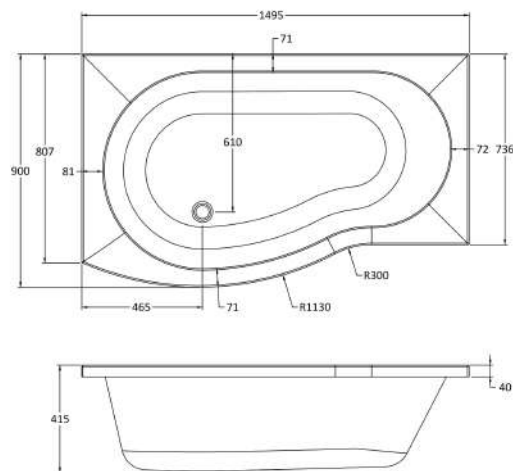

Sales Code: SBATH20

Description: 1500 B Shape S/Bath Pack Lh

Packaging Details

Barcode: 5055275825075

Sales Code: WBB103

Description: 1500mm B Shaped Shower Bath Lh

Product Dimensions

Length (mm):	1495
Width (mm):	900
Depth (mm):	415
Nett Weight (kg):	16.75

Packaging Dimensions

Length (mm):	1500
Width (mm):	900
Depth (mm):	415
Gross Weight (kg):	17

Packaging Data

Box Colour:	Brown Cardboard Sleeve
Box Qty:	1
Label Size:	300 x 35
Label Colour:	White Label
Label Qty:	2

Outer Box Dimensions (If Applicable)

Length (mm):	
Width (mm):	
Height (mm):	
Gross Weight (kg):	
Barcode:	5055275824542

Product Details

Country of Origin:	Turkey
Fitting Instruction:	No
Certification:	FSC: CE & UKCA: Yes
Material Colour Reference:	European White
Product Material:	Acrylic
Material Thickness:	4mm
Volume (Ltr):	200L
Displaced Capacity:	130L
Leg Set Included:	Legset Not Included
Waste Included:	Waste Not Included
Drilled/Undrilled:	Undrilled For Taps
Includes Grips:	No Grips Supplied
Embossed:	No
No of Tapholes:	None
Anti-Slip:	No

Sales Code: WBL001

Description: Bath Leg Set

Product Dimensions

Length (mm):
 Width (mm): 600
 Depth (mm): 60
 Nett Weight (kg): 2.5

Packaging Dimensions

Length (mm): 600
 Width (mm): 60
 Depth (mm): 60
 Gross Weight (kg): 2.5