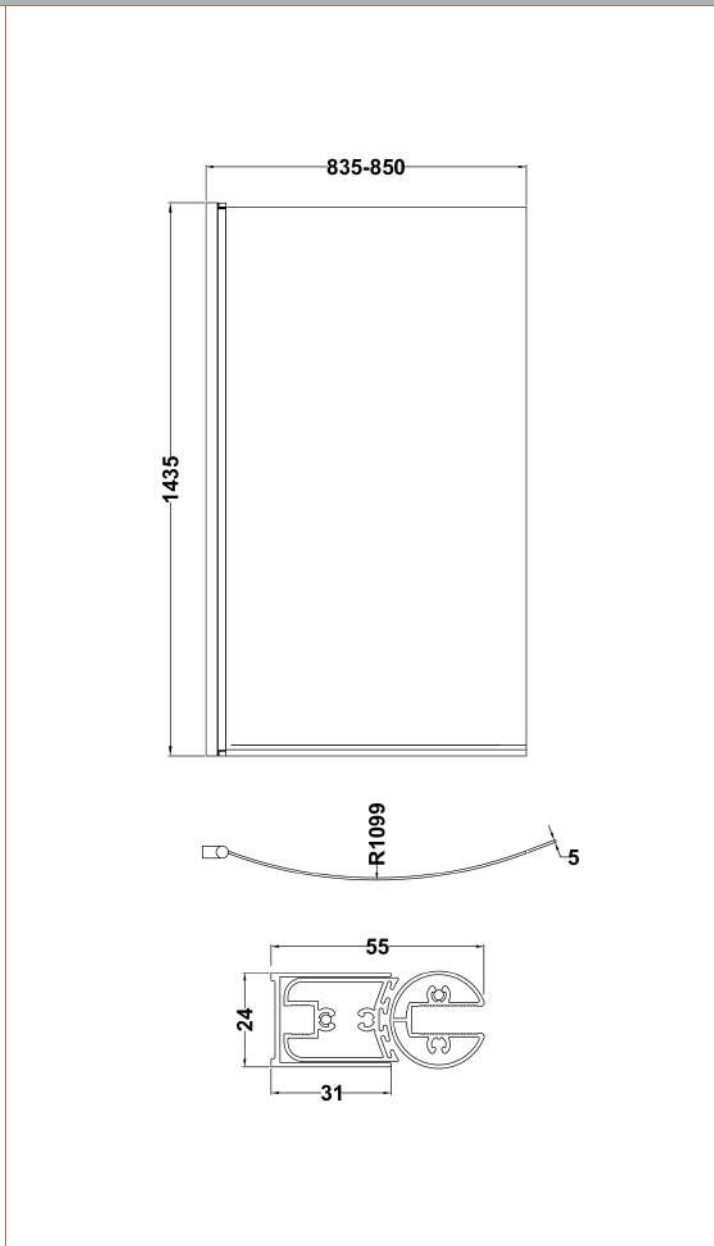

Outer Box Dimensions (If Applicable)

Length (mm):	
Width (mm):	
Height (mm):	
Gross Weight (kg):	
Barcode:	5055275824542

Product Details

Country of Origin:	Turkey
Fitting Instruction:	No
Certification:	FSC: CE & UKCA: Yes
Material Colour Reference:	European White
Product Material:	Acrylic
Material Thickness:	4mm
Volume (Ltr):	200L
Displaced Capacity:	130L
Leg Set Included:	Legset Not Included
Waste Included:	Waste Not Included
Drilled/Undrilled:	Undrilled For Taps
Includes Grips:	No Grips Supplied
Embossed:	No
No of Tapholes:	None
Anti-Slip:	No

Product Dimensions

Length (mm):	1495
Width (mm):	500
Depth (mm):	150
Nett Weight (kg):	1

Packaging Dimensions

Length (mm):	1500
Width (mm):	520
Depth (mm):	30
Gross Weight (kg):	1

Packaging Data

Box Colour:	Polybagged With End Caps
Box Qty:	1
Label Size:	100 x 50
Label Colour:	White Label
Label Qty:	1

Outer Box Dimensions (If Applicable)

Length (mm):	
Width (mm):	
Height (mm):	
Gross Weight (kg):	
Barcode:	5055275824559

Product Details

Country of Origin:	Turkey
Fitting Instruction:	No
Certification:	FSC: CE & UKCA:
Material Colour Reference:	European White
Product Material:	Acrylic
Material Thickness:	2mm
Volume (Ltr):	N/A
Displaced Capacity:	N/A
Leg Set Included:	Not Applicable
Waste Included:	Not Applicable
Drilled/Undrilled:	Not Applicable
Includes Grips:	Not Applicable
Embossed:	Not Applicable
No of Tapholes:	Not Applicable
Anti-Slip:	Not Applicable

Sales Code: NBBS1

Description: B Bath Screen (6)

Product Dimensions

Height (mm):	1435
Width (mm):	870
Depth (mm):	38
Nett Weight (kg):	20

Packaging Dimensions

Height (mm):	50
Width (mm):	895
Length (mm):	1435
Gross Weight (kg):	20.7