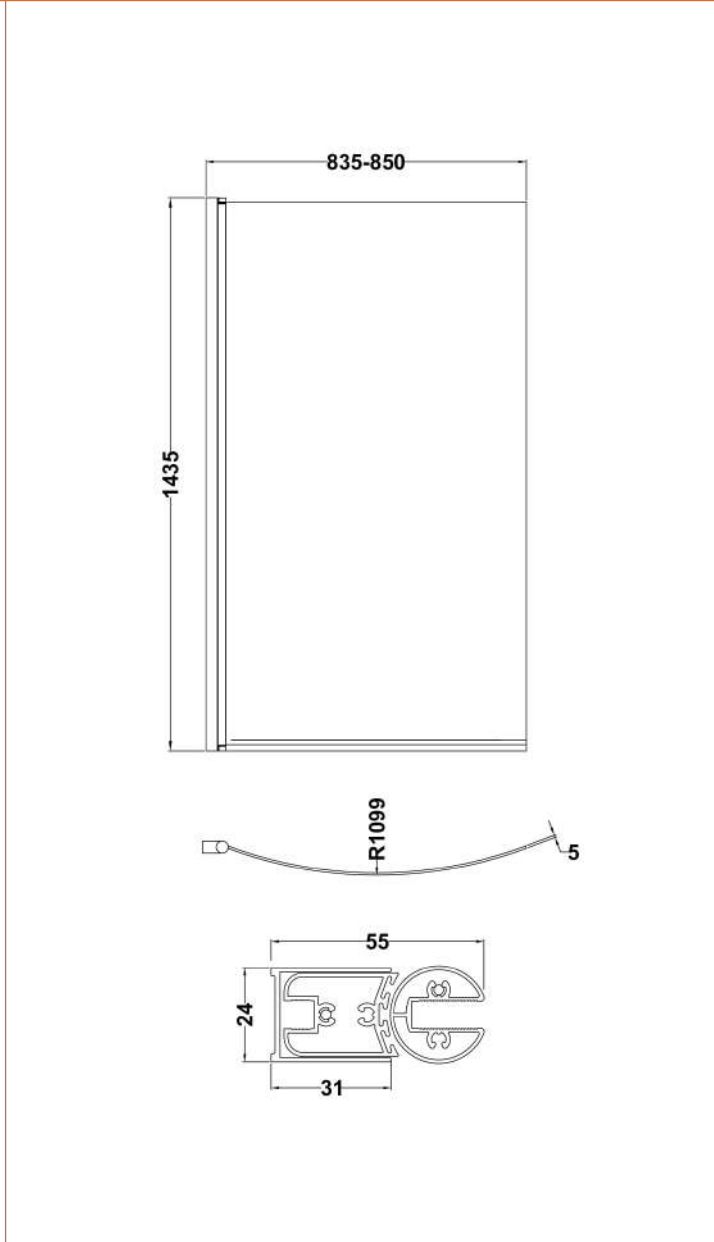

**Product Dimensions**

Length (mm):	1495
Width (mm):	500
Depth (mm):	150
Nett Weight (kg):	1

**Packaging Dimensions**

Length (mm):	1500
Width (mm):	520
Depth (mm):	30
Gross Weight (kg):	1

**Packaging Data**

Box Colour:	Polybagged With End Caps
Box Qty:	1
Label Size:	100 x 50
Label Colour:	White Label
Label Qty:	1

**Outer Box Dimensions (If Applicable)**

Length (mm):	
Width (mm):	
Height (mm):	
Gross Weight (kg):	
Barcode:	5055275824559

### Product Dimensions

Height (mm):	1435
Width (mm):	870
Depth (mm):	38
Nett Weight (kg):	20

### Packaging Dimensions

Height (mm):	50
Width (mm):	895
Length (mm):	1435
Gross Weight (kg):	20.7