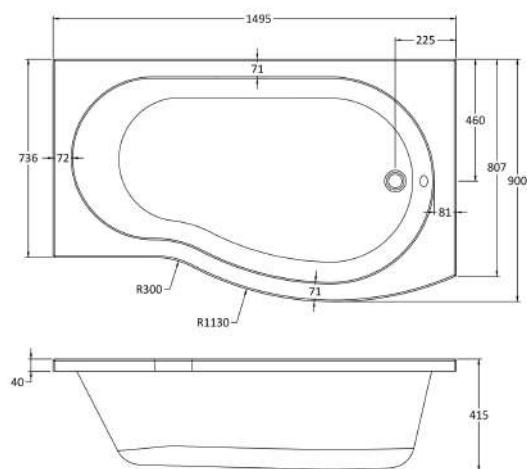

### Packaging Details

Barcode: 5055275825082

**Sales Code:** WBB104

**Description:** 1500mm B Shaped Shower Bath Rh

**Product Dimensions**

Length (mm):	1495
Width (mm):	900
Depth (mm):	415
Nett Weight (kg):	16.75

**Packaging Dimensions**

Length (mm):	1500
Width (mm):	900
Depth (mm):	415
Gross Weight (kg):	17

**Packaging Data**

Box Colour:	Brown Cardboard Sleeve
Box Qty:	1
Label Size:	300 x 35
Label Colour:	White Label
Label Qty:	2

**Sales Code:** WBL001

**Description:** Bath Leg Set

**Product Dimensions**

Length (mm):  
 Width (mm): 600  
 Depth (mm): 60  
 Nett Weight (kg): 2.5

**Packaging Dimensions**

Length (mm): 600  
 Width (mm): 60  
 Depth (mm): 60  
 Gross Weight (kg): 2.5

### Product Dimensions

Height (mm):	1435
Width (mm):	870
Depth (mm):	38
Nett Weight (kg):	20