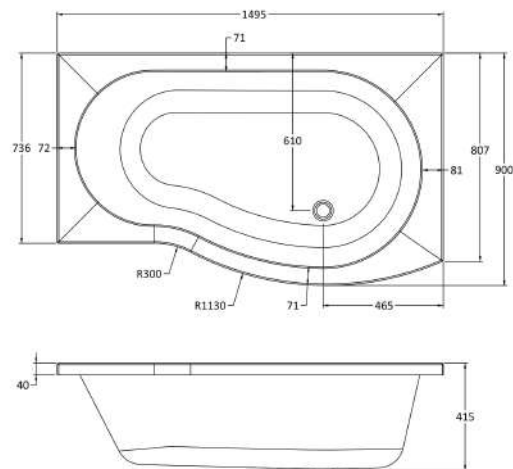

### Packaging Details

Barcode: 5055275825082

**Sales Code:** WBB104

**Description:** 1500mm B Shaped Shower Bath Rh

**Product Dimensions**

Length (mm):	1495
Width (mm):	900
Depth (mm):	415
Nett Weight (kg):	16.75

**Packaging Dimensions**

Length (mm):	1500
Width (mm):	900
Depth (mm):	415
Gross Weight (kg):	17

**Packaging Data**

Box Colour:	Brown Cardboard Sleeve
Box Qty:	1
Label Size:	300 x 35
Label Colour:	White Label
Label Qty:	2

**Sales Code:** WBL001

**Description:** Bath Leg Set

**Product Dimensions**

Length (mm):  
 Width (mm): 600  
 Depth (mm): 60  
 Nett Weight (kg): 2.5

**Packaging Dimensions**

Length (mm): 600  
 Width (mm): 60  
 Depth (mm): 60  
 Gross Weight (kg): 2.5

### Product Dimensions

Height (mm):	1435
Width (mm):	870
Depth (mm):	38
Nett Weight (kg):	20