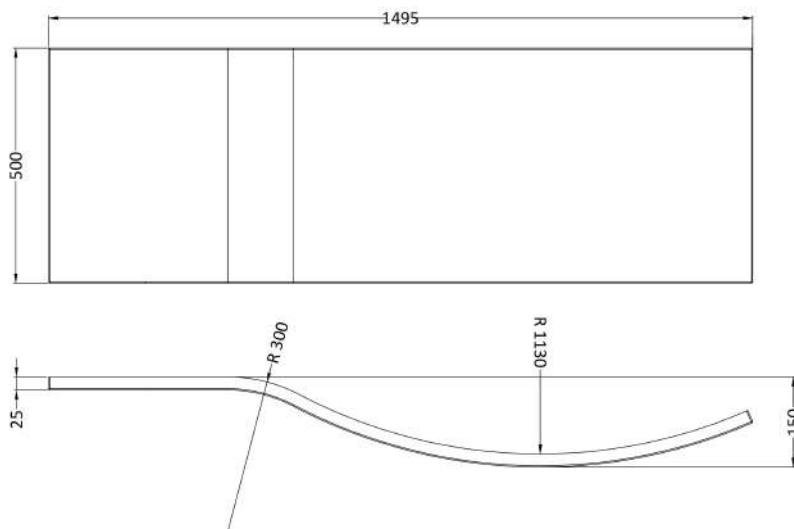

**Sales Code:** WBL001

**Description:** Bath Leg Set

**Product Dimensions**

Length (mm):  
 Width (mm): 600  
 Depth (mm): 60  
 Nett Weight (kg): 2.5

**Packaging Dimensions**

Length (mm): 600  
 Width (mm): 60  
 Depth (mm): 60  
 Gross Weight (kg): 2.5

**Product Dimensions**

Length (mm):	1495
Width (mm):	500
Depth (mm):	150
Nett Weight (kg):	1

**Packaging Dimensions**

Length (mm):	1500
Width (mm):	520
Depth (mm):	30
Gross Weight (kg):	1

**Packaging Data**

### Product Dimensions

Height (mm):	1435
Width (mm):	870
Depth (mm):	38
Nett Weight (kg):	20

### Packaging Dimensions

Height (mm):	50
Width (mm):	895
Length (mm):	1435
Gross Weight (kg):	20.7