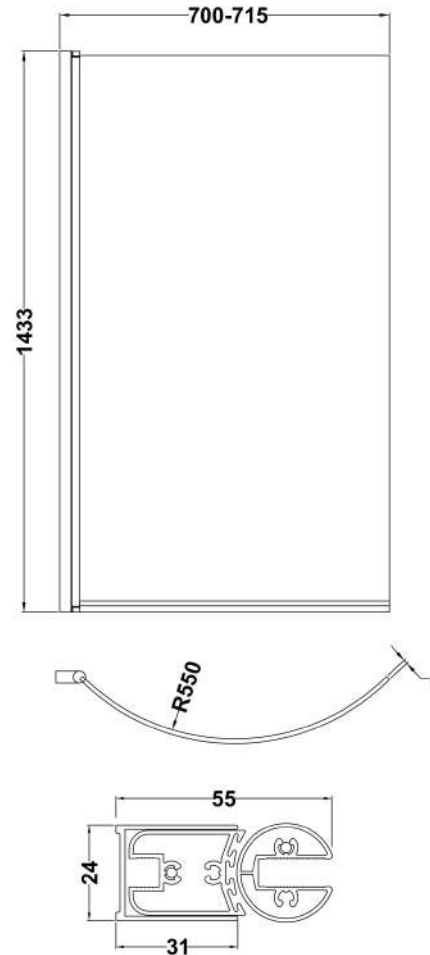

**Product Dimensions**

Length (mm):	1695
Width (mm):	510
Depth (mm):	170
Nett Weight (kg):	2

**Packaging Dimensions**

Length (mm):	1700
Width (mm):	520
Depth (mm):	30
Gross Weight (kg):	2

**Packaging Data**

Box Colour:	Polybagged With End Caps
Box Qty:	1
Label Size:	100 x 50
Label Colour:	White Label
Label Qty:	1

**Outer Box Dimensions (If Applicable)**

Length (mm):	
Width (mm):	
Height (mm):	
Gross Weight (kg):	
Barcode:	5055275824580

### Product Dimensions

Height (mm):	1433
Width (mm):	715
Depth (mm):	185
Nett Weight (kg):	18

### Packaging Dimensions

Height (mm):	60
Width (mm):	840
Length (mm):	1460
Gross Weight (kg):	18.73