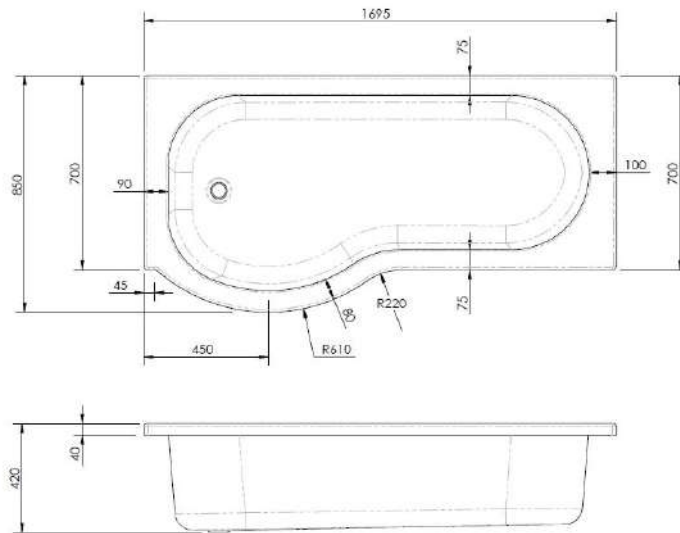

### Packaging Details

Barcode: 5055275825099

**Sales Code:** WBP101

**Description:** 1700mm P Shaped Showerbath Lh

**Product Dimensions**

Length (mm):	1700
Width (mm):	850
Depth (mm):	415
Nett Weight (kg):	19

**Packaging Dimensions**

Length (mm):	1700
Width (mm):	900
Depth (mm):	415
Gross Weight (kg):	19

**Packaging Data**

Box Colour:	Brown Cardboard Sleeve
Box Qty:	1
Label Size:	300 x 35
Label Colour:	White Label
Label Qty:	2

**Sales Code:** WBL001

**Description:** Bath Leg Set

**Product Dimensions**

Length (mm):  
 Width (mm): 600  
 Depth (mm): 60  
 Nett Weight (kg): 2.5

**Packaging Dimensions**

Length (mm): 600  
 Width (mm): 60  
 Depth (mm): 60  
 Gross Weight (kg): 2.5

**Product Dimensions**

Length (mm):	1695
Width (mm):	510
Depth (mm):	170
Nett Weight (kg):	2

**Packaging Dimensions**

Length (mm):	1700
Width (mm):	520
Depth (mm):	30
Gross Weight (kg):	2

**Packaging Data**