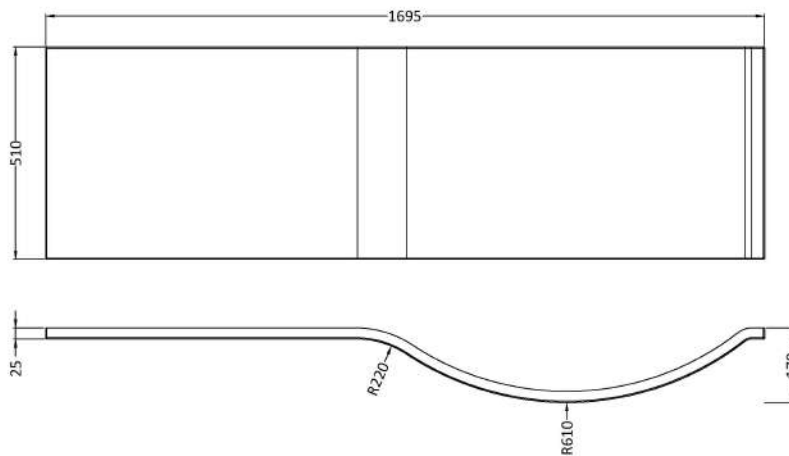

### Packaging Details

Barcode: 5055275825099

**Sales Code:** WBP101

**Description:** 1700mm P Shaped Showerbath Lh

**Product Dimensions**

Length (mm):	1700
Width (mm):	850
Depth (mm):	415
Nett Weight (kg):	19

**Sales Code:** WBL001

**Description:** Bath Leg Set

**Product Dimensions**

Length (mm):  
 Width (mm): 600  
 Depth (mm): 60  
 Nett Weight (kg): 2.5

**Packaging Dimensions**

Length (mm): 600  
 Width (mm): 60  
 Depth (mm): 60  
 Gross Weight (kg): 2.5

**Product Dimensions**

Length (mm):	1695
Width (mm):	510
Depth (mm):	170
Nett Weight (kg):	2

**Packaging Dimensions**

Length (mm):	1700
Width (mm):	520
Depth (mm):	30
Gross Weight (kg):	2

**Packaging Data**

### Product Dimensions

Height (mm):	1433
Width (mm):	715
Depth (mm):	185
Nett Weight (kg):	18