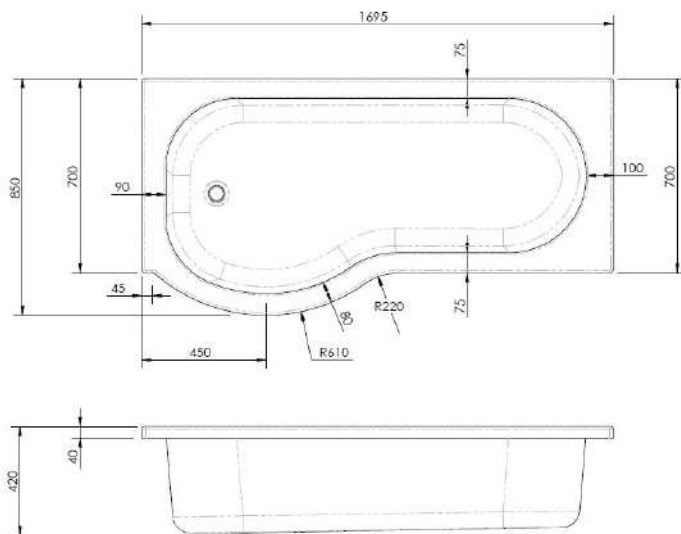

### Packaging Details

Barcode: 5055275825099

**Sales Code:** WBP101

**Description:** 1700mm P Shaped Showerbath Lh

**Product Dimensions**

Length (mm):	1700
Width (mm):	850
Depth (mm):	415
Nett Weight (kg):	19

**Packaging Dimensions**

Length (mm):	1700
Width (mm):	900
Depth (mm):	415
Gross Weight (kg):	19

**Packaging Data**

Box Colour:	Brown Cardboard Sleeve
Box Qty:	1
Label Size:	300 x 35
Label Colour:	White Label
Label Qty:	2

**Sales Code:** WBL001

**Description:** Bath Leg Set

**Product Dimensions**

Length (mm):  
 Width (mm): 600  
 Depth (mm): 60  
 Nett Weight (kg): 2.5

**Packaging Dimensions**

Length (mm): 600  
 Width (mm): 60  
 Depth (mm): 60  
 Gross Weight (kg): 2.5

**Product Dimensions**

Length (mm):	1695
Width (mm):	510
Depth (mm):	170
Nett Weight (kg):	2

**Packaging Dimensions**

Length (mm):	1700
Width (mm):	520
Depth (mm):	30
Gross Weight (kg):	2

**Packaging Data**