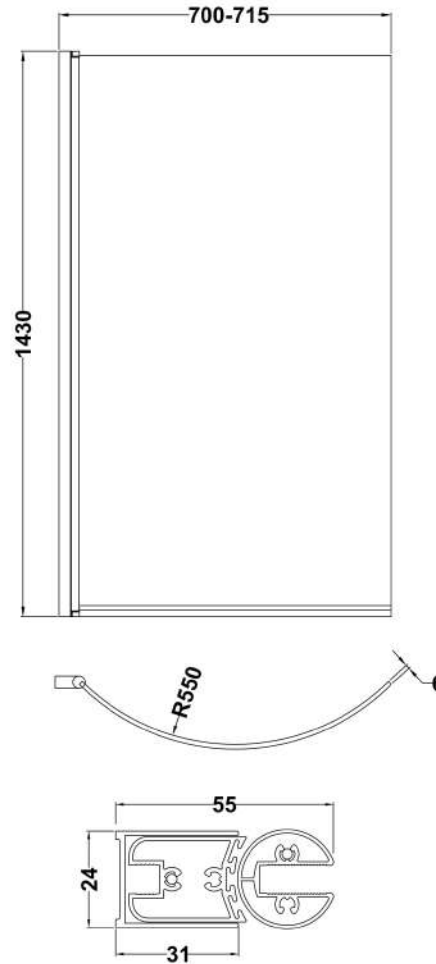

Outer Box Dimensions (If Applicable)

Length (mm):	
Width (mm):	
Height (mm):	
Gross Weight (kg):	
Barcode:	5055275824610

Product Details

Country of Origin:	Turkey
Fitting Instruction:	No
Certification:	FSC: CE & UKCA:
Material Colour Reference:	European White
Product Material:	Acrylic
Material Thickness:	4mm
Volume (Ltr):	182L
Displaced Capacity:	112L
Leg Set Included:	Not Applicable
Waste Included:	Not Applicable
Drilled/Undrilled:	Not Applicable
Includes Grips:	Not Applicable
Embossed:	Not Applicable
No of Tapholes:	None
Anti-Slip:	Not Applicable

Sales Code: WBP200

Description: 1700mm P Shaped Front Panel

Product Dimensions

Length (mm):	1695
Width (mm):	510
Depth (mm):	170
Nett Weight (kg):	2

Packaging Dimensions

Length (mm):	1700
Width (mm):	520
Depth (mm):	30
Gross Weight (kg):	2

Packaging Data

Box Colour:	Polybagged With End Caps
Box Qty:	1
Label Size:	100 x 50
Label Colour:	White Label
Label Qty:	1

Outer Box Dimensions (If Applicable)

Length (mm):	
Width (mm):	
Height (mm):	
Gross Weight (kg):	
Barcode:	5055275824580

Sales Code: NCS0

Description: P Bath Screen (6)

Product Dimensions

Height (mm):	1430
Width (mm):	715
Depth (mm):	185
Nett Weight (kg):	18

Packaging Dimensions

Height (mm):	60
Width (mm):	840
Length (mm):	1460
Gross Weight (kg):	18.73