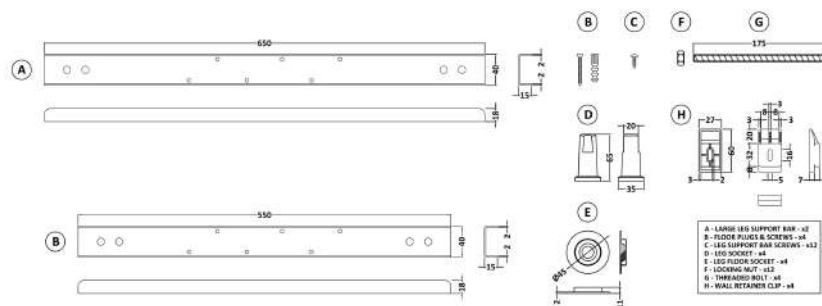

Outer Box Dimensions (If Applicable)

Length (mm):	
Width (mm):	
Height (mm):	
Gross Weight (kg):	
Barcode:	5055275824610

Product Details

Country of Origin:	Turkey
Fitting Instruction:	No
Certification:	FSC: CE & UKCA:
Material Colour Reference:	European White
Product Material:	Acrylic
Material Thickness:	4mm
Volume (Ltr):	182L
Displaced Capacity:	112L
Leg Set Included:	Not Applicable
Waste Included:	Not Applicable
Drilled/Undrilled:	Not Applicable
Includes Grips:	Not Applicable
Embossed:	Not Applicable
No of Tapholes:	None
Anti-Slip:	Not Applicable

Sales Code: WBL001

Description: Bath Leg Set

Product Dimensions

Length (mm):	650
Width (mm):	650
Depth (mm):	60
Nett Weight (kg):	2.5

Packaging Dimensions

Length (mm):	665
Width (mm):	55
Depth (mm):	42
Gross Weight (kg):	2.5

Sales Code: WBP200

Description: 1700mm P Shaped Front Panel

Product Dimensions

Length (mm):	1695
Width (mm):	510
Depth (mm):	170
Nett Weight (kg):	2

Packaging Dimensions

Length (mm):	1700
Width (mm):	520
Depth (mm):	30
Gross Weight (kg):	2

Product Details

Country of Origin:	China
Fitting Instruction:	No
CE & UKCA:	Yes
Profile Material:	Aluminium
Profile Finish:	Chrome
Adjustments (mm):	700mm - 715mm
Entry Width (mm):	N/A
Swing In Dim (mm):	690mm
Swing Out Dim (mm):	690mm
Radius (mm):	550 mm
Glass Thickness (mm):	6
Easy Fit:	No
Easy Clean:	No
Handle Style:	Not Applicable
Handle Material:	Not Applicable
Enclosure Design:	Frameless
Wheel Type:	Not Applicable
Support Bar Included:	Support Bar Not Included
Extras:	None