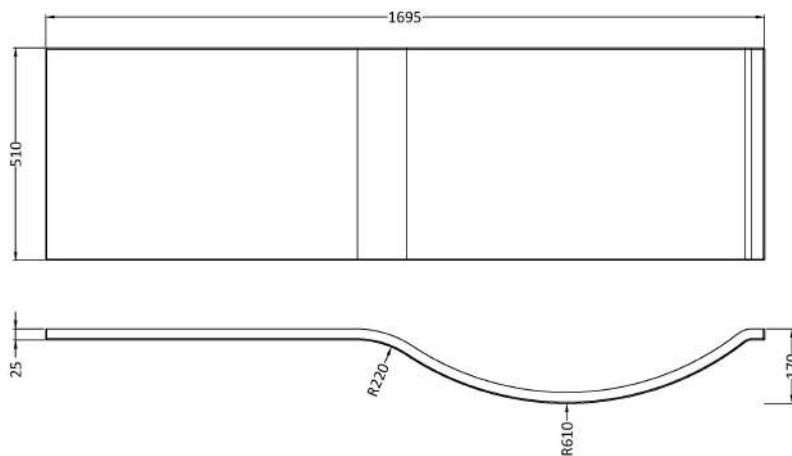

Outer Box Dimensions (If Applicable)

Length (mm):	
Width (mm):	
Height (mm):	
Gross Weight (kg):	
Barcode:	5055275824610

Product Details

Country of Origin:	Turkey
Fitting Instruction:	No
Certification:	FSC: CE & UKCA:
Material Colour Reference:	European White
Product Material:	Acrylic
Material Thickness:	4mm
Volume (Ltr):	182L
Displaced Capacity:	112L
Leg Set Included:	Not Applicable
Waste Included:	Not Applicable
Drilled/Undrilled:	Not Applicable
Includes Grips:	Not Applicable
Embossed:	Not Applicable
No of Tapholes:	None
Anti-Slip:	Not Applicable

Sales Code: WBL001

Description: Bath Leg Set

Product Dimensions

Length (mm):	650
Width (mm):	650
Depth (mm):	60
Nett Weight (kg):	2.5

Packaging Dimensions

Length (mm):	665
Width (mm):	55
Depth (mm):	42
Gross Weight (kg):	2.5

Packaging Data

Box Colour:	Brown Cardboard Sleeve
Box Qty:	1
Label Size:	100 x 50
Label Colour:	White Label
Label Qty:	2

Outer Box Dimensions (If Applicable)

Length (mm):	
Width (mm):	
Height (mm):	
Gross Weight (kg):	
Barcode:	5056211809197

Sales Code: WBP200

Description: 1700mm P Shaped Front Panel

Product Dimensions

Length (mm):	1695
Width (mm):	510
Depth (mm):	170
Nett Weight (kg):	2

Packaging Dimensions

Length (mm):	1700
Width (mm):	520
Depth (mm):	30
Gross Weight (kg):	2