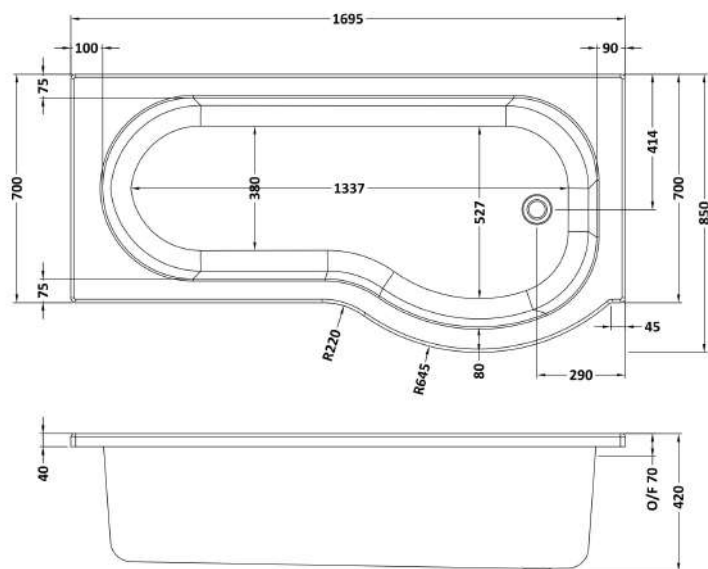

Sales Code: SBATH23

Description: 1700 P Shape S/Bath Pack Rh

Packaging Details

Barcode: 5055275825105

Sales Code: WBP102

Description: 1700mm P Shaped Showerbath Rh

Product Dimensions

Length (mm):	1700
Width (mm):	850
Depth (mm):	415
Nett Weight (kg):	19

Packaging Dimensions

Length (mm):	1700
Width (mm):	900
Depth (mm):	415
Gross Weight (kg):	19

Packaging Data

Box Colour:	Brown Cardboard Sleeve
Box Qty:	1
Label Size:	300 x 35
Label Colour:	White Label
Label Qty:	2

Outer Box Dimensions (If Applicable)

Length (mm):	
Width (mm):	
Height (mm):	
Gross Weight (kg):	
Barcode:	5055275824610

Product Details

Country of Origin:	Turkey
Fitting Instruction:	No
Certification:	FSC: CE & UKCA:
Material Colour Reference:	European White
Product Material:	Acrylic
Material Thickness:	4mm
Volume (Ltr):	182L
Displaced Capacity:	112L
Leg Set Included:	Not Applicable
Waste Included:	Not Applicable
Drilled/Undrilled:	Not Applicable
Includes Grips:	Not Applicable
Embossed:	Not Applicable
No of Tapholes:	None
Anti-Slip:	Not Applicable

Sales Code: WBP200

Description: 1700mm P Shaped Front Panel

Product Dimensions

Length (mm):	1695
Width (mm):	510
Depth (mm):	170
Nett Weight (kg):	2

Packaging Dimensions

Length (mm):	1700
Width (mm):	520
Depth (mm):	30
Gross Weight (kg):	2