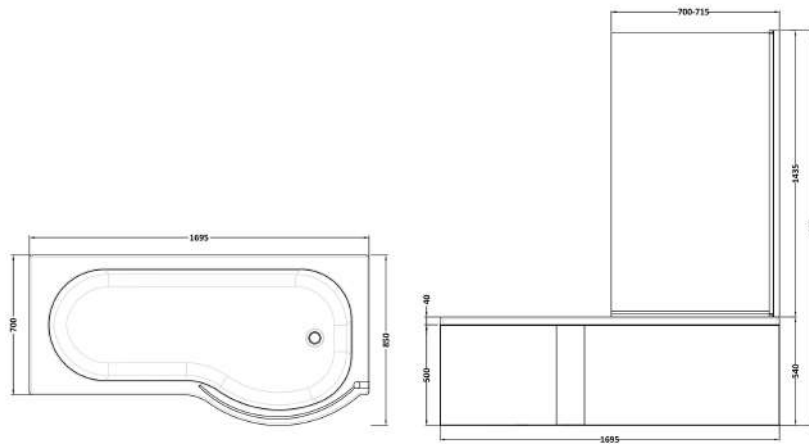

Sales Code: SBATH23

Description: 1700 P Shape S/Bath Pack Rh

Packaging Details

Barcode: 5055275825105