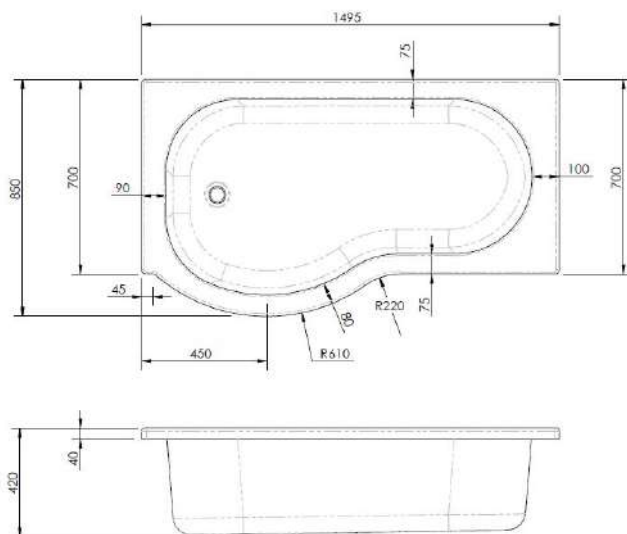

### Packaging Details

Barcode: 5055275825112

**Sales Code:** WBP103

**Description:** 1500mm P Shaped Showerbath Lh

**Product Dimensions**

Length (mm):	1500
Width (mm):	850
Depth (mm):	415
Nett Weight (kg):	19

**Packaging Dimensions**

Length (mm):	1500
Width (mm):	900
Depth (mm):	415
Gross Weight (kg):	19

**Packaging Data**

Box Colour:	Brown Cardboard Sleeve
Box Qty:	1
Label Size:	x
Label Colour:	White Label
Label Qty:	

**Sales Code:** WBL001

**Description:** Bath Leg Set

**Product Dimensions**

Length (mm):  
 Width (mm): 600  
 Depth (mm): 60  
 Nett Weight (kg): 2.5

**Packaging Dimensions**

Length (mm): 600  
 Width (mm): 60  
 Depth (mm): 60  
 Gross Weight (kg): 2.5

**Product Dimensions**

Length (mm):	1495
Width (mm):	510
Depth (mm):	170
Nett Weight (kg):	2

**Packaging Dimensions**

Length (mm):	1500
Width (mm):	520
Depth (mm):	30
Gross Weight (kg):	2

**Packaging Data**