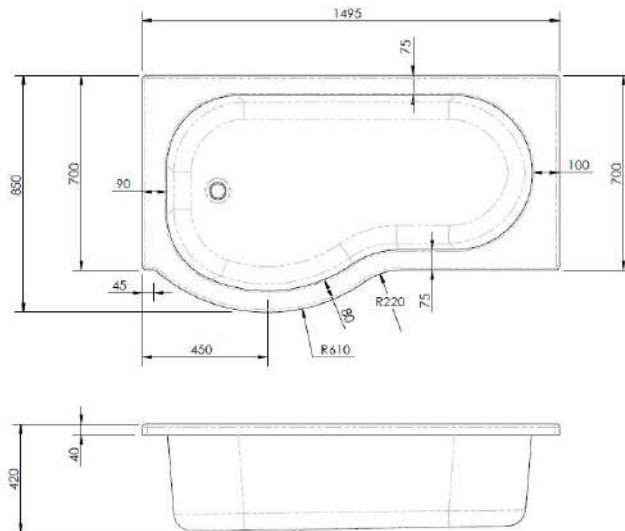

### Packaging Details

Barcode: 5055275825112

**Sales Code:** WBP103

**Description:** 1500mm P Shaped Showerbath Lh

**Product Dimensions**

Length (mm):	1500
Width (mm):	850
Depth (mm):	415
Nett Weight (kg):	19

**Packaging Dimensions**

Length (mm):	1500
Width (mm):	900
Depth (mm):	415
Gross Weight (kg):	19

**Packaging Data**

Box Colour:	Brown Cardboard Sleeve
Box Qty:	1
Label Size:	x
Label Colour:	White Label
Label Qty:	

**Sales Code:** WBL001

**Description:** Bath Leg Set

**Product Dimensions**

Length (mm):  
 Width (mm): 600  
 Depth (mm): 60  
 Nett Weight (kg): 2.5

**Packaging Dimensions**

Length (mm): 600  
 Width (mm): 60  
 Depth (mm): 60  
 Gross Weight (kg): 2.5

**Product Dimensions**

Length (mm):	1495
Width (mm):	510
Depth (mm):	170
Nett Weight (kg):	2

**Packaging Dimensions**

Length (mm):	1500
Width (mm):	520
Depth (mm):	30
Gross Weight (kg):	2

**Packaging Data**