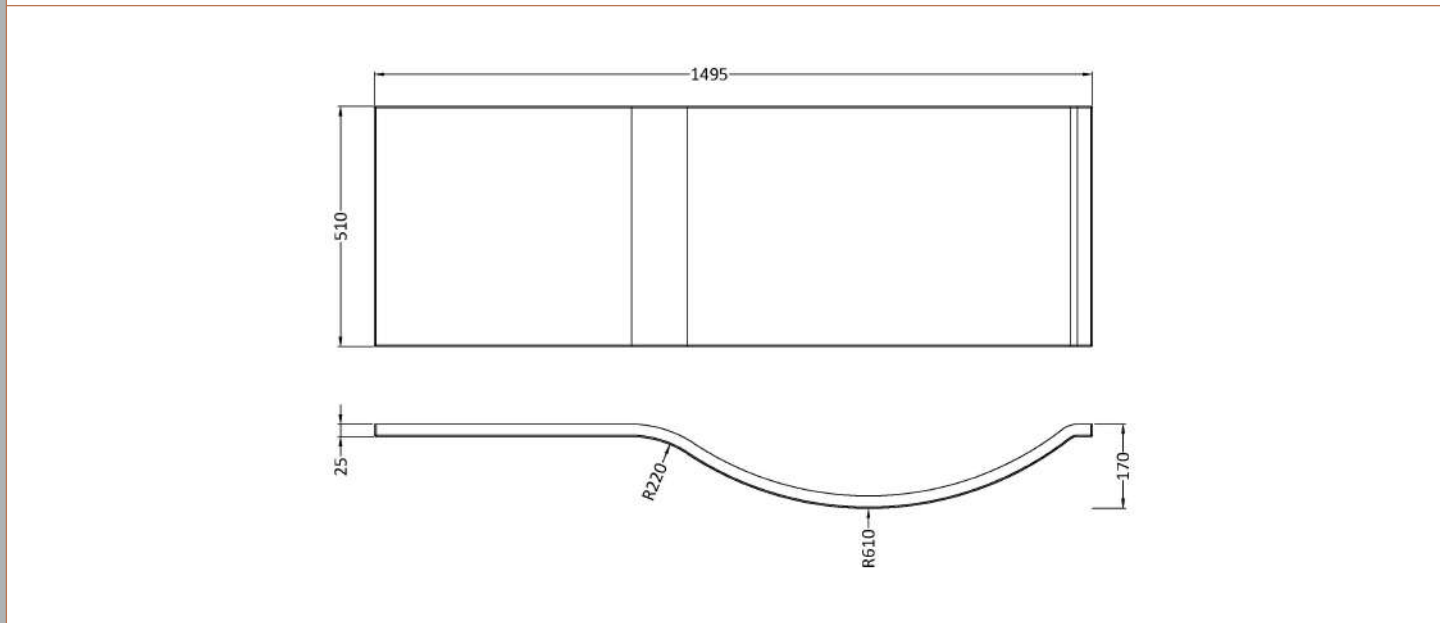

**Outer Box Dimensions (If Applicable)**

Length (mm):	
Width (mm):	
Height (mm):	
Gross Weight (kg):	
Barcode:	5055275824627

**Product Details**

Country of Origin:	Turkey
Fitting Instruction:	No
Certification:	FSC: CE & UKCA:
Material Colour Reference:	
Product Material:	Acrylic
Material Thickness:	
Volume (Ltr):	
Displaced Capacity:	
Leg Set Included:	Not Applicable
Waste Included:	Not Applicable
Drilled/Undrilled:	Not Applicable
Includes Grips:	Not Applicable
Embossed:	Not Applicable
No of Tapholes:	
Anti-Slip:	Not Applicable

**Sales Code:** WBL001

**Description:** Bath Leg Set

**Product Dimensions**

Length (mm):  
 Width (mm): 600  
 Depth (mm): 60  
 Nett Weight (kg): 2.5

**Packaging Dimensions**

Length (mm): 600  
 Width (mm): 60  
 Depth (mm): 60  
 Gross Weight (kg): 2.5

**Product Dimensions**

Length (mm):	1495
Width (mm):	510
Depth (mm):	170
Nett Weight (kg):	2

**Packaging Dimensions**

Length (mm):	1500
Width (mm):	520
Depth (mm):	30
Gross Weight (kg):	2

**Packaging Data**

### Product Dimensions

Height (mm):	1433
Width (mm):	715
Depth (mm):	185
Nett Weight (kg):	18