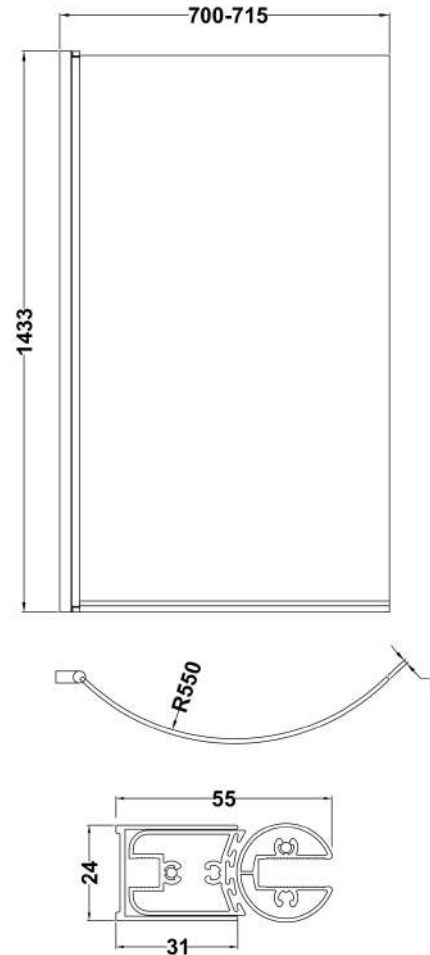

**Product Dimensions**

Length (mm):	1495
Width (mm):	510
Depth (mm):	170
Nett Weight (kg):	2

**Packaging Dimensions**

Length (mm):	1500
Width (mm):	520
Depth (mm):	30
Gross Weight (kg):	2

**Packaging Data**

Box Colour:	Polybagged With End Caps
Box Qty:	1
Label Size:	100 x 50
Label Colour:	White Label
Label Qty:	1

**Outer Box Dimensions (If Applicable)**

Length (mm):	
Width (mm):	
Height (mm):	
Gross Weight (kg):	
Barcode:	5055275824634

### Product Dimensions

Height (mm):	1433
Width (mm):	715
Depth (mm):	185
Nett Weight (kg):	18

### Packaging Dimensions

Height (mm):	60
Width (mm):	840
Length (mm):	1460
Gross Weight (kg):	18.73