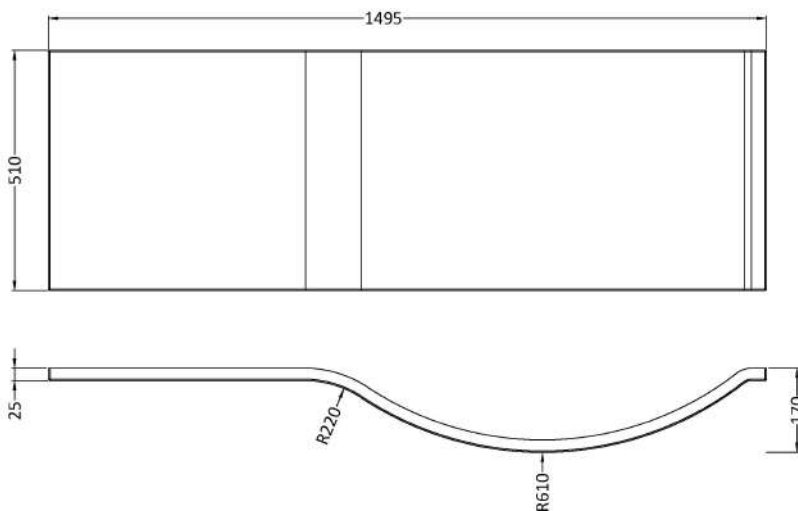

Sales Code: WBL001

Description: Bath Leg Set

Product Dimensions

Length (mm):
 Width (mm): 600
 Depth (mm): 60
 Nett Weight (kg): 2.5

Packaging Dimensions

Length (mm): 600
 Width (mm): 60
 Depth (mm): 60
 Gross Weight (kg): 2.5

Product Dimensions

Length (mm):	1495
Width (mm):	510
Depth (mm):	170
Nett Weight (kg):	2

Packaging Dimensions

Length (mm):	1500
Width (mm):	520
Depth (mm):	30
Gross Weight (kg):	2

Packaging Data

Box Colour:	Polybagged With End Caps
Box Qty:	1
Label Size:	100 x 50
Label Colour:	White Label
Label Qty:	1

Outer Box Dimensions (If Applicable)

Length (mm):	
Width (mm):	
Height (mm):	
Gross Weight (kg):	
Barcode:	5055275824634

Product Details

Country of Origin:	Turkey
Fitting Instruction:	No
Certification:	FSC: CE & UKCA:
Material Colour Reference:	European White
Product Material:	Acrylic
Material Thickness:	2mm
Volume (Ltr):	N/A
Displaced Capacity:	N/A
Leg Set Included:	Not Applicable
Waste Included:	Not Applicable
Drilled/Undrilled:	Not Applicable
Includes Grips:	Not Applicable
Embossed:	Not Applicable
No of Tapholes:	None
Anti-Slip:	Not Applicable

Sales Code: NCS0

Description: P Bath Screen (6)

Product Dimensions

Height (mm):	1433
Width (mm):	715
Depth (mm):	185
Nett Weight (kg):	18

Packaging Dimensions

Height (mm):	60
Width (mm):	840
Length (mm):	1460
Gross Weight (kg):	18.73