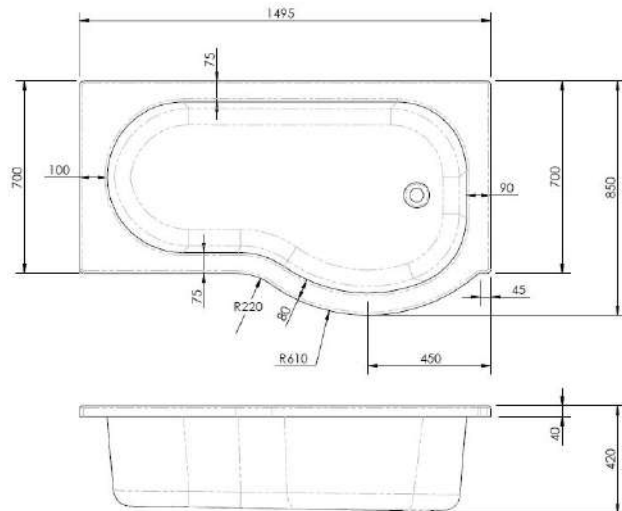

Sales Code: SBATH25

Description: 1500 P Shape S/Bath Pack Rh

Packaging Details

Barcode: 5055275825129

Sales Code: WBP104

Description: 1500mm P Shaped Showerbath Rh

Product Dimensions

Length (mm):	1500
Width (mm):	850
Depth (mm):	415
Nett Weight (kg):	19

Packaging Dimensions

Length (mm):	1500
Width (mm):	900
Depth (mm):	415
Gross Weight (kg):	19

Packaging Data

Box Colour:	Brown Cardboard Sleeve
Box Qty:	1
Label Size:	300 x 35
Label Colour:	White Label
Label Qty:	2

Outer Box Dimensions (If Applicable)

Length (mm):	
Width (mm):	
Height (mm):	
Gross Weight (kg):	
Barcode:	5055275824641

Product Details

Country of Origin:	Turkey
Fitting Instruction:	No
Certification:	FSC: CE & UKCA:
Material Colour Reference:	European White
Product Material:	Acrylic
Material Thickness:	4mm
Volume (Ltr):	
Displaced Capacity:	
Leg Set Included:	Not Applicable
Waste Included:	Not Applicable
Drilled/Undrilled:	Not Applicable
Includes Grips:	Not Applicable
Embossed:	Not Applicable
No of Tapholes:	None
Anti-Slip:	Not Applicable

Sales Code: WBL001

Description: Bath Leg Set

Product Dimensions

Length (mm):
 Width (mm): 600
 Depth (mm): 60
 Nett Weight (kg): 2.5

Packaging Dimensions

Length (mm): 600
 Width (mm): 60
 Depth (mm): 60
 Gross Weight (kg): 2.5