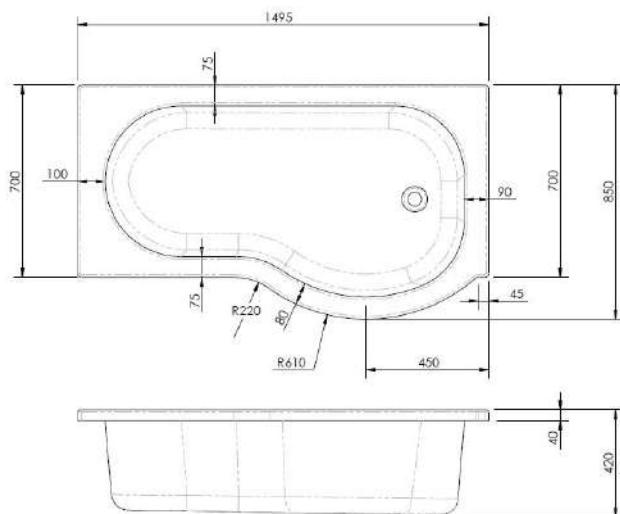

Sales Code: SBATH25

Description: 1500 P Shape S/Bath Pack Rh

Packaging Details

Barcode: 5055275825129

Sales Code: WBP104

Description: 1500mm P Shaped Showerbath Rh

Product Dimensions

Length (mm):	1500
Width (mm):	850
Depth (mm):	415
Nett Weight (kg):	19

Packaging Dimensions

Length (mm):	1500
Width (mm):	900
Depth (mm):	415
Gross Weight (kg):	19

Packaging Data

Box Colour:	Brown Cardboard Sleeve
Box Qty:	1
Label Size:	300 x 35
Label Colour:	White Label
Label Qty:	2

Outer Box Dimensions (If Applicable)

Length (mm):	
Width (mm):	
Height (mm):	
Gross Weight (kg):	
Barcode:	5055275824641

Product Details

Country of Origin:	Turkey
Fitting Instruction:	No
Certification:	FSC: CE & UKCA:
Material Colour Reference:	European White
Product Material:	Acrylic
Material Thickness:	4mm
Volume (Ltr):	
Displaced Capacity:	
Leg Set Included:	Not Applicable
Waste Included:	Not Applicable
Drilled/Undrilled:	Not Applicable
Includes Grips:	Not Applicable
Embossed:	Not Applicable
No of Tapholes:	None
Anti-Slip:	Not Applicable

Sales Code: WBL001

Description: Bath Leg Set

Product Dimensions

Length (mm):
 Width (mm): 600
 Depth (mm): 60
 Nett Weight (kg): 2.5

Packaging Dimensions

Length (mm): 600
 Width (mm): 60
 Depth (mm): 60
 Gross Weight (kg): 2.5