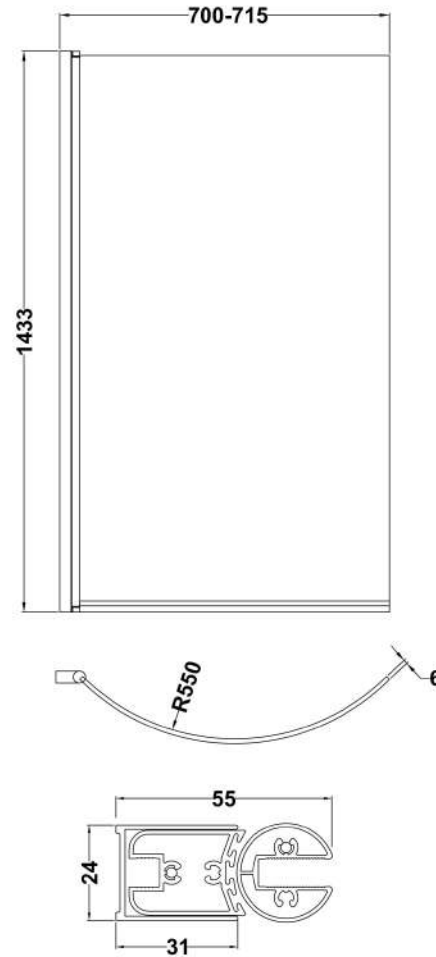

Outer Box Dimensions (If Applicable)

Length (mm):	
Width (mm):	
Height (mm):	
Gross Weight (kg):	
Barcode:	5055275824641

Product Details

Country of Origin:	Turkey
Fitting Instruction:	No
Certification:	FSC: CE & UKCA:
Material Colour Reference:	European White
Product Material:	Acrylic
Material Thickness:	4mm
Volume (Ltr):	
Displaced Capacity:	
Leg Set Included:	Not Applicable
Waste Included:	Not Applicable
Drilled/Undrilled:	Not Applicable
Includes Grips:	Not Applicable
Embossed:	Not Applicable
No of Tapholes:	None
Anti-Slip:	Not Applicable

Product Dimensions

Length (mm):	1495
Width (mm):	510
Depth (mm):	170
Nett Weight (kg):	2

Packaging Dimensions

Length (mm):	1500
Width (mm):	520
Depth (mm):	30
Gross Weight (kg):	2

Packaging Data

Box Colour:	Polybagged With End Caps
Box Qty:	1
Label Size:	100 x 50
Label Colour:	White Label
Label Qty:	1

Outer Box Dimensions (If Applicable)

Length (mm):	
Width (mm):	
Height (mm):	
Gross Weight (kg):	
Barcode:	5055275824634

Product Details

Country of Origin:	Turkey
Fitting Instruction:	No
Certification:	FSC: CE & UKCA:
Material Colour Reference:	European White
Product Material:	Acrylic
Material Thickness:	2mm
Volume (Ltr):	N/A
Displaced Capacity:	N/A
Leg Set Included:	Not Applicable
Waste Included:	Not Applicable
Drilled/Undrilled:	Not Applicable
Includes Grips:	Not Applicable
Embossed:	Not Applicable
No of Tapholes:	None
Anti-Slip:	Not Applicable

Sales Code: NCS0

Description: P Bath Screen (6)

Product Dimensions

Height (mm):	1433
Width (mm):	715
Depth (mm):	185
Nett Weight (kg):	18

Packaging Dimensions

Height (mm):	60
Width (mm):	840
Length (mm):	1460
Gross Weight (kg):	18.73