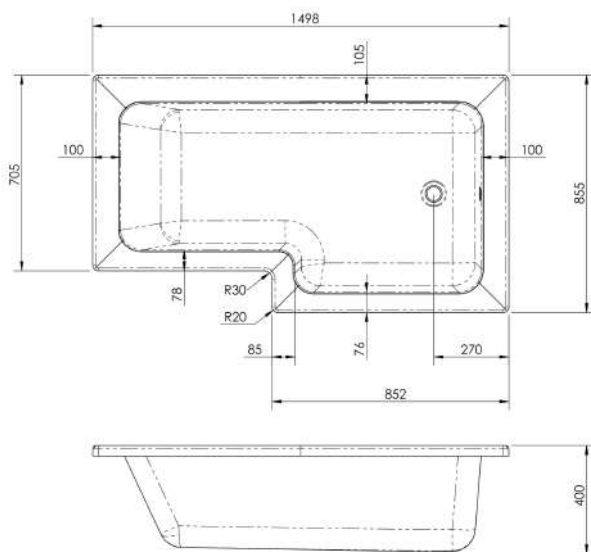

Sales Code: SBATH29

Description: 1500 Squ S/Bath Pack Rh (5mm L Screen)

Packaging Details

Barcode: 5055275825143

Sales Code: WBS104

Description: 1500mm Square Shower Bath Rh

Product Dimensions

Length (mm):	1500
Width (mm):	850
Depth (mm):	390
Nett Weight (kg):	24.5

Packaging Dimensions

Length (mm):	1500
Width (mm):	850
Depth (mm):	425
Gross Weight (kg):	24.5

Packaging Data

Box Colour:	Brown Cardboard Sleeve
Box Qty:	1
Label Size:	300 x 35
Label Colour:	White Label
Label Qty:	2

Outer Box Dimensions (If Applicable)

Length (mm):	
Width (mm):	
Height (mm):	
Gross Weight (kg):	
Barcode:	5055275824535

Product Details

Country of Origin:	Turkey
Fitting Instruction:	No
Certification:	FSC: CE & UKCA: Yes
Material Colour Reference:	European White
Product Material:	Acrylic
Material Thickness:	4mm
Volume (Ltr):	200L
Displaced Capacity:	130L
Leg Set Included:	Legset Not Included
Waste Included:	Waste Not Included
Drilled/Undrilled:	Undrilled For Taps
Includes Grips:	No Grips Supplied
Embossed:	No
No of Tapholes:	None
Anti-Slip:	No

Sales Code: WBL001

Description: Bath Leg Set

Product Dimensions

Length (mm):
 Width (mm): 600
 Depth (mm): 60
 Nett Weight (kg): 2.5

Packaging Dimensions

Length (mm): 600
 Width (mm): 60
 Depth (mm): 60
 Gross Weight (kg): 2.5