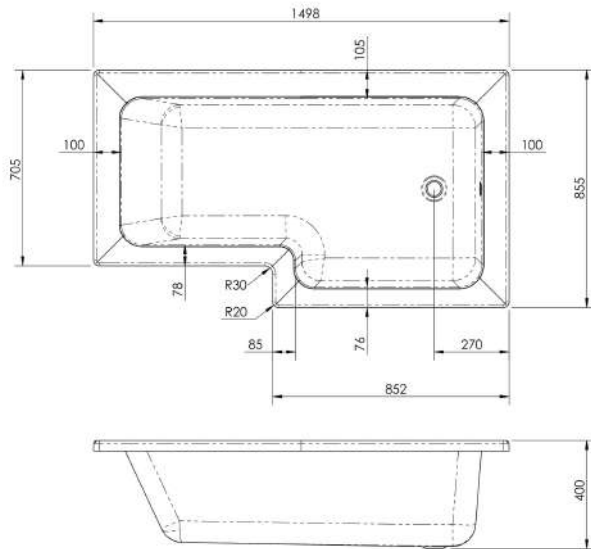

Sales Code: SBATH29

Description: 1500 Squ S/Bath Pack Rh (5mm L Screen)

Packaging Details

Barcode: 5055275825143

Sales Code: WBS104

Description: 1500mm Square Shower Bath Rh

Product Dimensions

Length (mm):	1500
Width (mm):	850
Depth (mm):	390
Nett Weight (kg):	24.5

Packaging Dimensions

Length (mm):	1500
Width (mm):	850
Depth (mm):	425
Gross Weight (kg):	24.5

Packaging Data

Box Colour:	Brown Cardboard Sleeve
Box Qty:	1
Label Size:	300 x 35
Label Colour:	White Label
Label Qty:	2

Outer Box Dimensions (If Applicable)

Length (mm):	
Width (mm):	
Height (mm):	
Gross Weight (kg):	
Barcode:	5055275824535

Product Details

Country of Origin:	Turkey
Fitting Instruction:	No
Certification:	FSC: CE & UKCA: Yes
Material Colour Reference:	European White
Product Material:	Acrylic
Material Thickness:	4mm
Volume (Ltr):	200L
Displaced Capacity:	130L
Leg Set Included:	Legset Not Included
Waste Included:	Waste Not Included
Drilled/Undrilled:	Undrilled For Taps
Includes Grips:	No Grips Supplied
Embossed:	No
No of Tapholes:	None
Anti-Slip:	No

Sales Code: WBL001

Description: Bath Leg Set

Product Dimensions

Length (mm):
 Width (mm): 600
 Depth (mm): 60
 Nett Weight (kg): 2.5

Packaging Dimensions

Length (mm): 600
 Width (mm): 60
 Depth (mm): 60
 Gross Weight (kg): 2.5