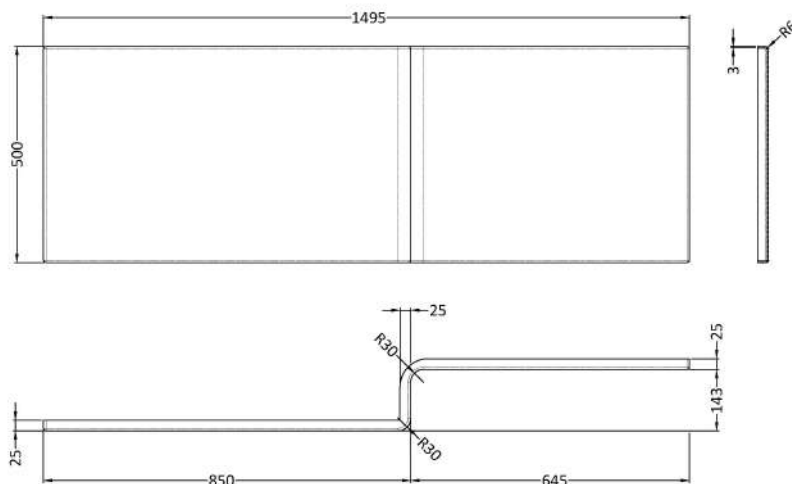

Outer Box Dimensions (If Applicable)

Length (mm):	
Width (mm):	
Height (mm):	
Gross Weight (kg):	
Barcode:	5055275824535

Product Details

Country of Origin:	Turkey
Fitting Instruction:	No
Certification:	FSC: CE & UKCA: Yes
Material Colour Reference:	European White
Product Material:	Acrylic
Material Thickness:	4mm
Volume (Ltr):	200L
Displaced Capacity:	130L
Leg Set Included:	Legset Not Included
Waste Included:	Waste Not Included
Drilled/Undrilled:	Undrilled For Taps
Includes Grips:	No Grips Supplied
Embossed:	No
No of Tapholes:	None
Anti-Slip:	No

Product Dimensions

Length (mm):	1495
Width (mm):	500
Depth (mm):	167
Nett Weight (kg):	2.8

Packaging Dimensions

Length (mm):	47
Width (mm):	1015
Depth (mm):	555
Gross Weight (kg):	3

Packaging Data

Box Colour:	Polybagged With End Caps
Box Qty:	1
Label Size:	x
Label Colour:	White Label
Label Qty:	

Outer Box Dimensions (If Applicable)

Length (mm):	
Width (mm):	
Height (mm):	
Gross Weight (kg):	
Barcode:	5055275824528

Product Details

Country of Origin:	Turkey
Fitting Instruction:	No
Certification:	FSC: CE & UKCA:
Material Colour Reference:	
Product Material:	Acrylic
Material Thickness:	
Volume (Ltr):	
Displaced Capacity:	
Leg Set Included:	Not Applicable
Waste Included:	Not Applicable
Drilled/Undrilled:	Not Applicable
Includes Grips:	Not Applicable
Embossed:	Not Applicable
No of Tapholes:	
Anti-Slip:	Not Applicable

Sales Code: NSBS2

Description: Sq Fixed Screen, Fixed Return (6)

Product Dimensions

Height (mm):	1435
Width (mm):	805
Depth (mm):	38
Nett Weight (kg):	18

Packaging Dimensions

Height (mm):	55
Width (mm):	810
Length (mm):	1460
Gross Weight (kg):	18.7