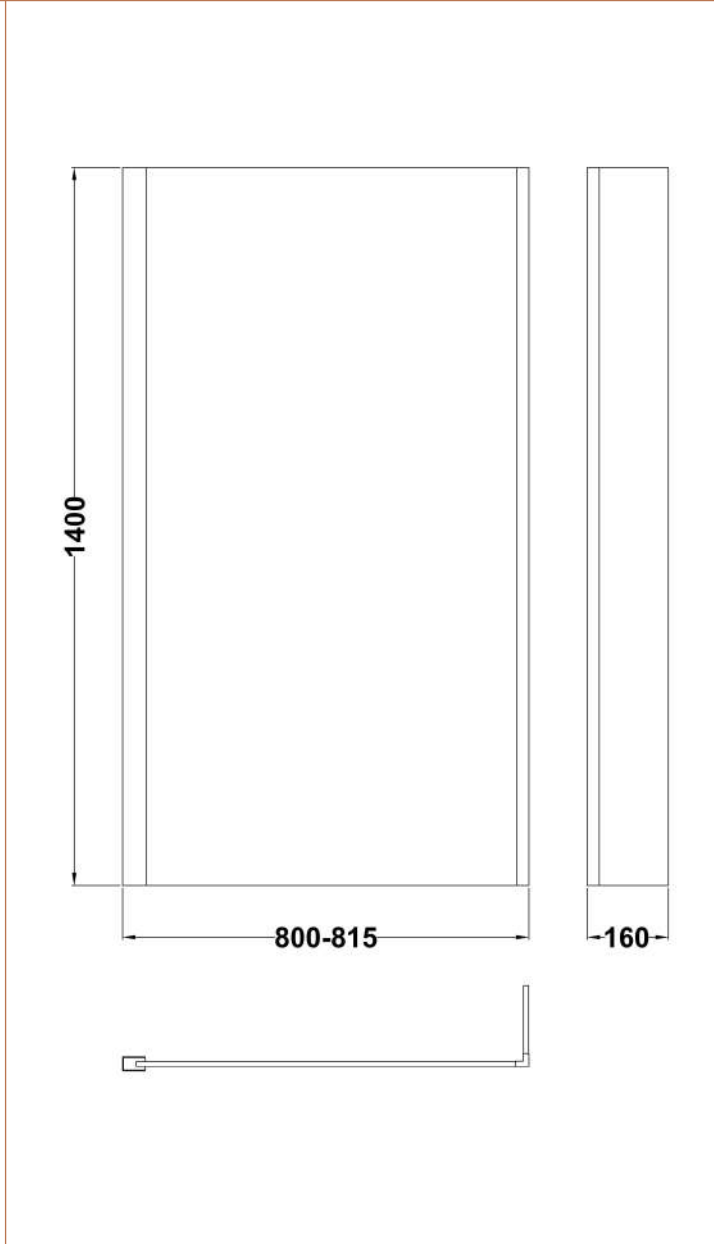

Outer Box Dimensions (If Applicable)

Length (mm):	
Width (mm):	
Height (mm):	
Gross Weight (kg):	
Barcode:	5055275824535

Product Details

Country of Origin:	Turkey
Fitting Instruction:	No
Certification:	FSC: CE & UKCA: Yes
Material Colour Reference:	European White
Product Material:	Acrylic
Material Thickness:	4mm
Volume (Ltr):	200L
Displaced Capacity:	130L
Leg Set Included:	Legset Not Included
Waste Included:	Waste Not Included
Drilled/Undrilled:	Undrilled For Taps
Includes Grips:	No Grips Supplied
Embossed:	No
No of Tapholes:	None
Anti-Slip:	No

Sales Code: WBL001

Description: Bath Leg Set

Product Dimensions

Length (mm):
 Width (mm): 600
 Depth (mm): 60
 Nett Weight (kg): 2.5

Packaging Dimensions

Length (mm): 600
 Width (mm): 60
 Depth (mm): 60
 Gross Weight (kg): 2.5

Outer Box Dimensions (If Applicable)

Length (mm):	
Width (mm):	
Height (mm):	
Gross Weight (kg):	
Barcode:	5055275824528

Product Details

Country of Origin:	Turkey
Fitting Instruction:	No
Certification:	FSC: CE & UKCA:
Material Colour Reference:	
Product Material:	Acrylic
Material Thickness:	
Volume (Ltr):	
Displaced Capacity:	
Leg Set Included:	Not Applicable
Waste Included:	Not Applicable
Drilled/Undrilled:	Not Applicable
Includes Grips:	Not Applicable
Embossed:	Not Applicable
No of Tapholes:	
Anti-Slip:	Not Applicable

Sales Code: NSBS2

Description: Sq Fixed Screen, Fixed Return (6)

Product Dimensions

Height (mm):	1435
Width (mm):	805
Depth (mm):	38
Nett Weight (kg):	18

Packaging Dimensions

Height (mm):	55
Width (mm):	810
Length (mm):	1460
Gross Weight (kg):	18.7