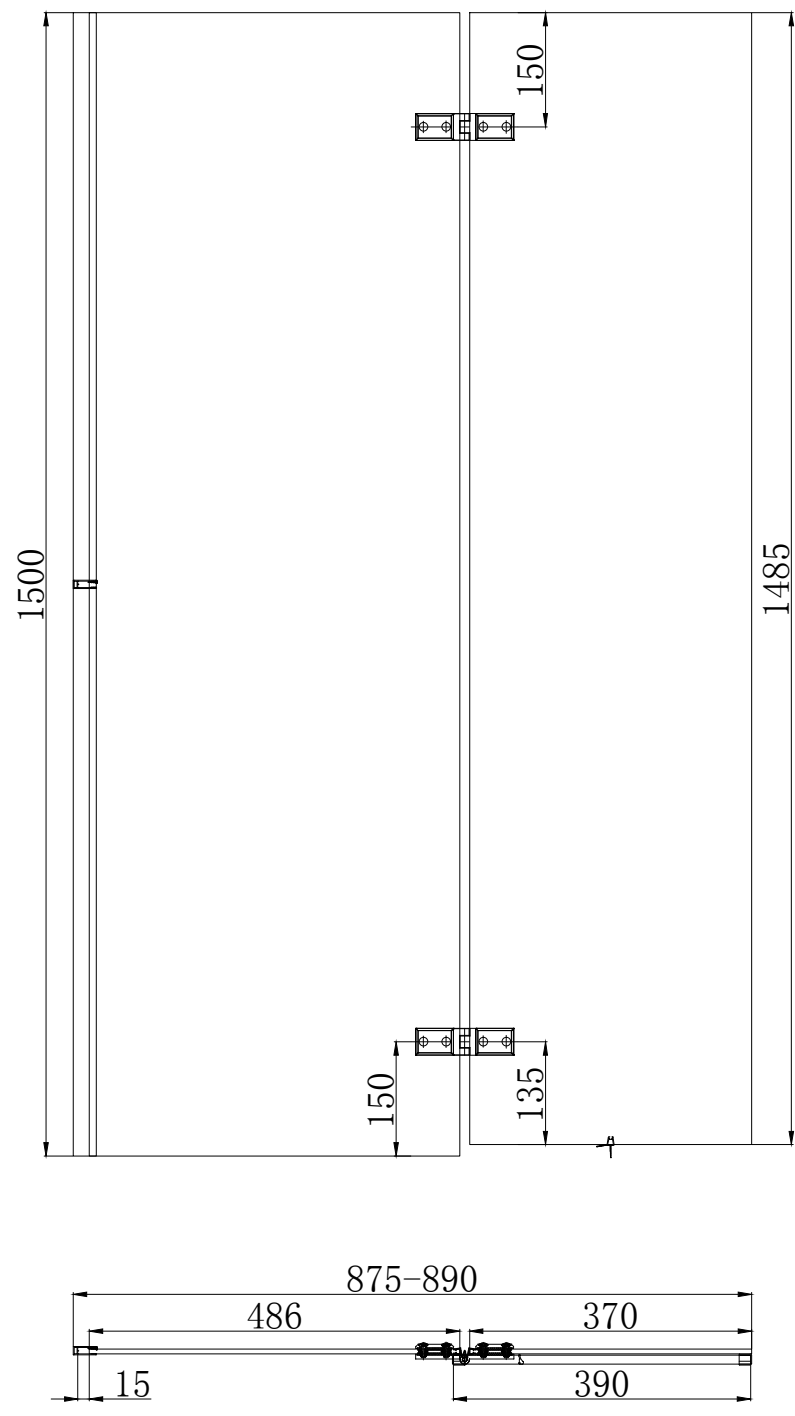

A
B
C
D
E
F

THE INFORMATION CONTAINED IN THIS DRAWING IS THE SOLE PROPERTY OF HARRISON BATHROOMS CO., LTD. ANY REPRODUCTION IN PART OR AS A WHOLE WITHOUT THE WRITTEN PERMISSION OF HARRISON BATHROOMS CO., LTD IS PROHIBITED.

	NAME	SIGNATURE	DATE	
DRAWN				UNLESS OTHERWISE SPECIFIED: DIMENSIONS ARE IN MILLIMETERS SURFACE FINISH: TOLERANCES: ±0.5mm LINEAR: ANGULAR:
CHK'D				
APPV'D				
MFG				
Q.A				
				FINISH:
				MATERIAL:
				DEBUR AND BREAK SHARP EDGES
				WEIGHT:
DO NOT SCALE DRAWING				REVISION 01

IF IN DOUBT ASK!	CUT SIZE :-
	FINISH SIZE:-
TITLE: SCREEN006/SCREEN007 6mm BATHSCREEN SQUARE 900*1500 875-890 Adjustment	
DWG NO.	A3