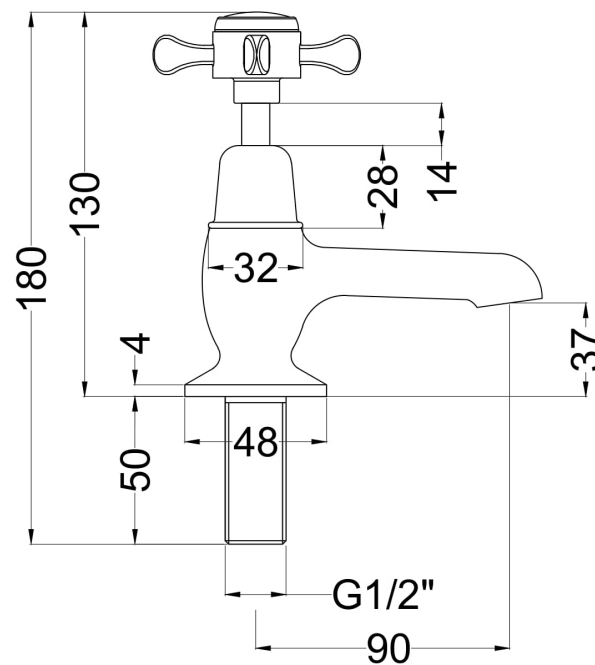

Sales Code: SEL301DX

Description: Selby Xhead Basin Taps

Product Dimensions

Height (mm):	141
Width (mm):	66
Depth (mm):	119
Length (mm):	
Nett Weight (kg):	1.4

Packaging Dimensions

Height (mm):	55
Width (mm):	160
Depth (mm):	260
Gross Weight (kg):	1.4

Packaging Data

Box Colour:	White Cardboard Box
Box Qty:	1
Label Size:	100 x 50
Label Colour:	White Label
Label Qty:	1

Outer Box Dimensions (If Applicable)

Height (mm):	300
Width (mm):	270
Depth (mm):	500
Length (mm):	
Gross Weight (kg):	
Barcode:	5056462623795

Product Details

Country of Origin:	United Kingdom
Fitting Instruction:	No
Product Material:	Brass
Control Type:	Manual
Waste Included:	Waste Not Included
Waste Type:	Not Applicable
WRAS Approval: No	Approval No: N/A
Valve/Cartridge Type:	1/4 Turn Ceramic Disc
Colour/Finish:	Chrome
Mount Type:	Deck
Operating Pressure (bar):	0.1

Flow Rates: (Litres Per Min)	0.1 bar: 4.3	0.5 bar: 11	1 bar: 15,8	2 bar: 22,5	3 bar: 27,5
Pipe Size:	15 mm (1/2" Bsp)				
Pipe Centres:	N/A				