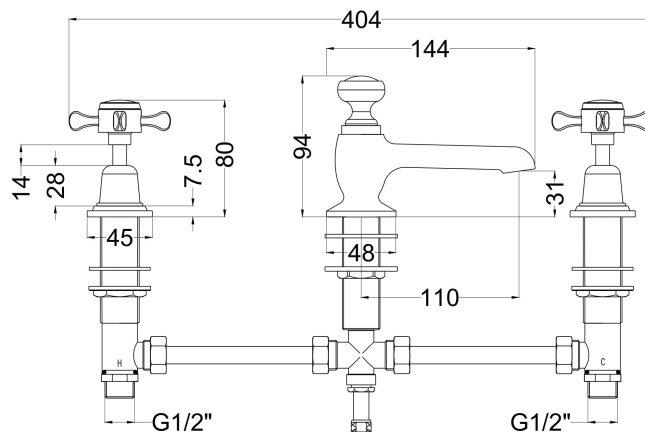

Sales Code: SEL307DX

Description: Selby Xhead 3Th Dm Basin Tap & Waste

Product Dimensions

Height (mm):	94
Width (mm):	246
Depth (mm):	140
Length (mm):	
Nett Weight (kg):	2.9

Packaging Dimensions

Height (mm):	75
Width (mm):	150
Depth (mm):	430
Gross Weight (kg):	2.9

Packaging Data

Box Colour:	White Cardboard Box
Box Qty:	1
Label Size:	100 x 50
Label Colour:	White Label
Label Qty:	1

Outer Box Dimensions (If Applicable)

Height (mm):	370
Width (mm):	350
Depth (mm):	405
Length (mm):	
Gross Weight (kg):	25
Barcode:	5056462623825

Product Details

Country of Origin:	United Kingdom
Fitting Instruction:	No
Product Material:	Brass
Control Type:	Manual
Waste Included:	Waste Included
Waste Type:	Pop-Up
WRAS Approval: No	Approval No: N/A
Valve/Cartridge Type:	1/4 Turn Ceramic Disc
Colour/Finish:	Chrome
Mount Type:	Deck
Operating Pressure (bar):	0.1

Flow Rates: (Litres Per Min)	0.1 bar: 5,6	0.5 bar: 14	1 bar: 20,2	2 bar: 29	3 bar: 35,4
Pipe Size:	15 mm (1/2" Bsp)				
Pipe Centres:	N/A				