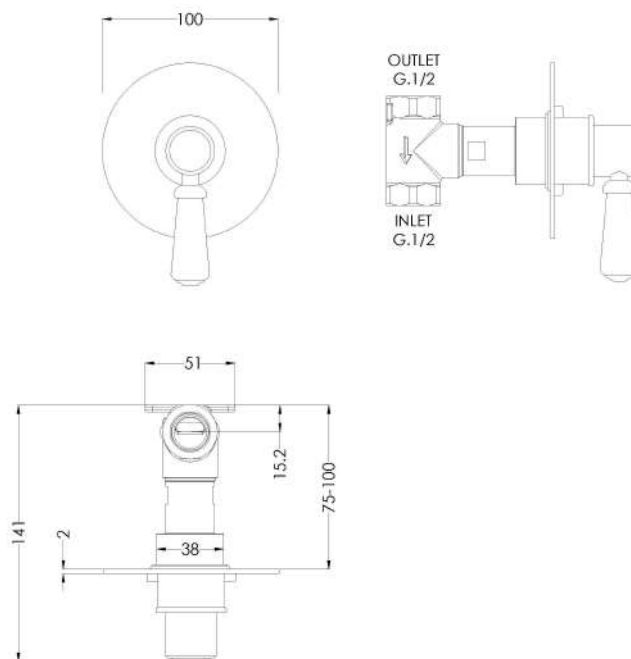

Sales Code: SELST10

Description: Selby Concealed Stop Tap

Product Dimensions

Length (mm):	
Width (mm):	100
Height (mm):	100
Depth (mm):	141
Nett Weight (kg):	0.9

Packaging Dimensions

Length (mm):	175
Width (mm):	157
Height (mm):	100
Gross Weight (kg):	0.9

Packaging Data

Box Colour:	White Cardboard Box
Box Qty:	0
Label Size:	0 x 0
Label Colour:	White Label
Label Qty:	0

Outer Box Dimensions (If Applicable)

Length (mm):	
Width (mm):	330
Height (mm):	560
Depth (mm):	195
Gross Weight (kg):	
Barcode:	5056462623917

Product Details

Country of Origin:	United Kingdom
Fitting Instruction:	Yes
Product Material:	Brass
Mount Type:	Recessed
Outlet Elbow Supplied:	No
Easy Clean:	Not Applicable
Head Included:	No
Handset Included:	No
Body Jets Included:	No
No of Body Jets:	Not Applicable
Operating Pressure (bar):	0.2
Valve/Cartridge Type:	1/4 Turn Ceramic Disc
Flow Rates (L/min):	0.1 bar: 5.4 0.5 bar: 13.4 1 bar: 19.2 2 bar: 27.5 3 bar: 33.3
TMV2 Approved:	No Approval No: N/A
TMV3 Approved:	No Approval No: N/A
WRAS Approved:	No Approval No: N/A
Head Function:	Not Applicable
Handset Function:	Not Applicable
Body Jet Info:	Not Applicable
Pipe Size:	15 mm (1/2" Bsp)
Pipe Centres:	N/A
Colour/Finish:	Chrome
Hose Included:	Not Applicable
No. of Outlets:	1