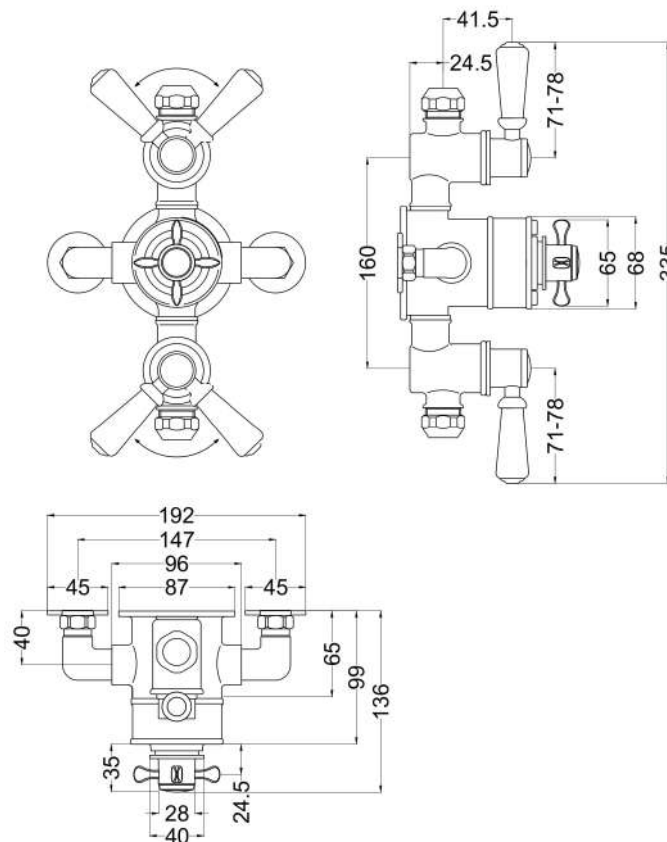

Sales Code: SELTR02E

Description: Selby Triple Exposed Shower Valve

Product Dimensions

Length (mm):	
Width (mm):	195
Height (mm):	332
Depth (mm):	135
Nett Weight (kg):	3.7

Packaging Dimensions

Length (mm):	245
Width (mm):	215
Height (mm):	170
Gross Weight (kg):	3.7

Packaging Data

Box Colour:	White Cardboard Box
Box Qty:	0
Label Size:	0 x 0
Label Colour:	White Label
Label Qty:	0

Outer Box Dimensions (If Applicable)

Length (mm):	
Width (mm):	450
Height (mm):	370
Depth (mm):	500
Gross Weight (kg):	
Barcode:	5056462623948

Product Details

Country of Origin:	United Kingdom
Fitting Instruction:	Yes
Product Material:	Brass
Mount Type:	Wall
Outlet Elbow Supplied:	Not Applicable
Easy Clean:	Not Applicable
Head Included:	No
Handset Included:	No
Body Jets Included:	No
No of Body Jets:	Not Applicable
Operating Pressure (bar):	0.1
Valve/Cartridge Type:	1/4 Turn Ceramic Disc
Flow Rates (L/min):	0.1 bar: 4.5 0.5 bar: 13 1 bar: 18.5 2 bar: 26 3 bar: 33
TMV2 Approved:	No Approval No: N/A
TMV3 Approved:	No Approval No: N/A
WRAS Approved:	No Approval No: N/A
Head Function:	Not Applicable
Handset Function:	Not Applicable
Body Jet Info:	Not Applicable
Pipe Size:	15 mm (1/2" Bsp)
Pipe Centres:	150
Colour/Finish:	Chrome
Hose Included:	Not Applicable
No. of Outlets:	2