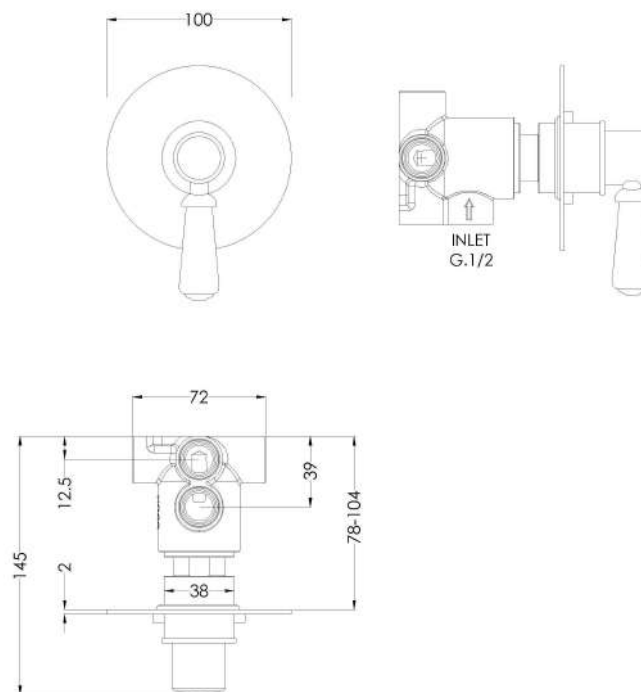

Sales Code: SELWD14

Description: Selby Concealed Diverter 2/3/4 Way

Product Dimensions

Length (mm):	
Width (mm):	100
Height (mm):	100
Depth (mm):	145
Nett Weight (kg):	1.1

Packaging Dimensions

Length (mm):	189
Width (mm):	175
Height (mm):	124
Gross Weight (kg):	1.1

Packaging Data

Box Colour:	White Cardboard Box
Box Qty:	0
Label Size:	0 x 0
Label Colour:	White Label
Label Qty:	0

Outer Box Dimensions (If Applicable)

Length (mm):	
Width (mm):	370
Height (mm):	720
Depth (mm):	220
Gross Weight (kg):	
Barcode:	5056462623924

Product Details

Country of Origin:	United Kingdom
Fitting Instruction:	Yes
Product Material:	Brass
Mount Type:	Recessed
Outlet Elbow Supplied:	No
Easy Clean:	Not Applicable
Head Included:	No
Handset Included:	No
Body Jets Included:	No
No of Body Jets:	Not Applicable
Operating Pressure (bar):	0.2
Valve/Cartridge Type:	1/4 Turn Ceramic Disc
Flow Rates (L/min):	0.1 bar: 5.2 0.5 bar: 13.3 1 bar: 19.1 2 bar: 27 3 bar: 33.2
TMV2 Approved:	No Approval No: N/A
TMV3 Approved:	No Approval No: N/A
WRAS Approved:	No Approval No: N/A
Head Function:	Not Applicable
Handset Function:	Not Applicable
Body Jet Info:	Not Applicable
Pipe Size:	15 mm (1/2" Bsp)
Pipe Centres:	N/A
Colour/Finish:	Chrome
Hose Included:	Not Applicable
No. of Outlets:	4