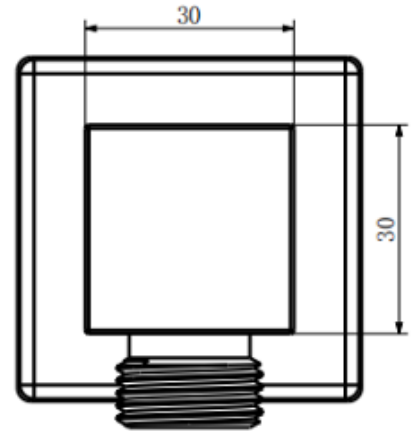

### Technical drawing

BOX SIZE 130X70X55