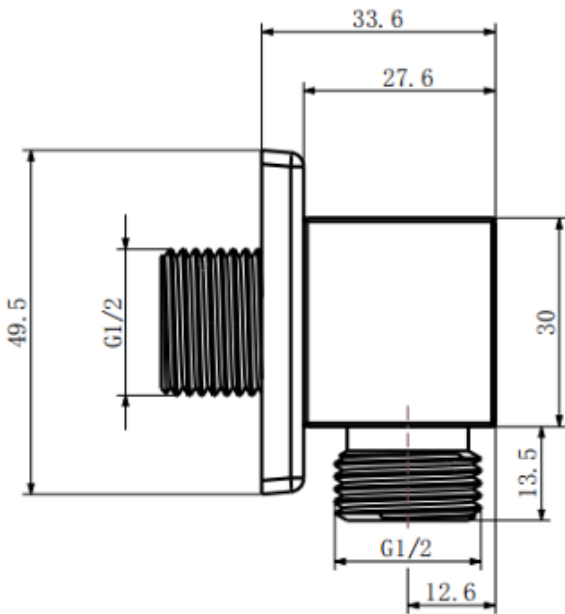

### Technical drawing

BOX SIZE 130X70X55