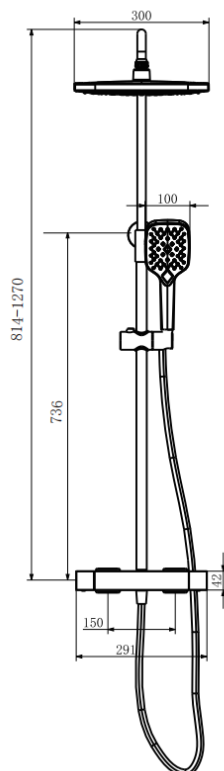

SHO300KCP - Kolt Shower with Sliding Handset and Drench Head Chrome

BAR CODE: 5055681461249

COLOUR: Chrome

WEIGHT:

NET 4.34kg

GROSS 5.45kg

STANDARDS: BS EN 1111

NOTES:

SUITABLE FOR PRESSURES BETWEEN 0.2 - 5 BAR

HOT & COLD PRESSURES MUST BE BALANCED

SUITABLE FOR COMBI- BOILERS, UNVENTED MAINS

PRESSURE SYSTEMS AND GRAVITY FED SYSTEMS

SUITABLE FOR SHOWER PUMPS

ANTI SCALD (THERMO STOP SET AT 38°C)

OVER HEAD SS DRENCHER/ MULTI- FUNCTION HAND

SET Flow Rate:

0.2 bar	0.5 bar	1 bar	2 bar	3 bar	5 bar
4.6 L	7.3 L	10.3 L	15.1 L	17.7 L	22.9 L

BOX SIZE 843X355X118