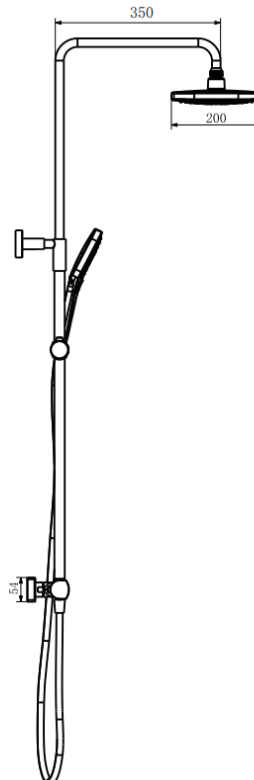

SHO300KCP - Kolt Shower with Sliding Handset and Drench Head Chrome

BAR CODE: 5055681461249

COLOUR: Chrome

WEIGHT:

NET 4.34kg

GROSS 5.45kg

STANDARDS: BS EN 1111

NOTES:

SUITABLE FOR PRESSURES BETWEEN 0.2 - 5 BAR

HOT & COLD PRESSURES MUST BE BALANCED

SUITABLE FOR COMBI- BOILERS, UNVENTED MAINS

PRESSURE SYSTEMS AND GRAVITY FED SYSTEMS

SUITABLE FOR SHOWER PUMPS

ANTI SCALD (THERMO STOP SET AT 38°C)

OVER HEAD SS DRENCHER/ MULTI- FUNCTION HAND

SET Flow Rate:

0.2 bar	0.5 bar	1 bar	2 bar	3 bar	5 bar
4.6 L	7.3 L	10.3 L	15.1 L	17.7 L	22.9 L

BOX SIZE 843X355X118