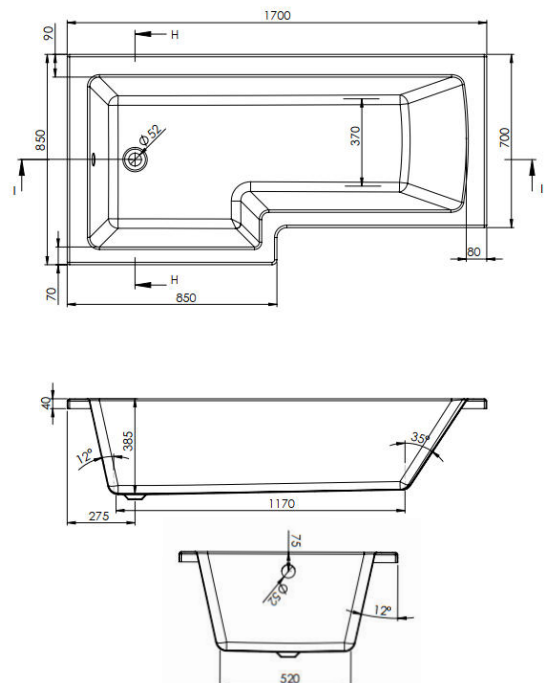

Product Measurements

Product Weight:	24.4kg
Product Width:	850mm
Product Height:	1700mm
Product Depth:	440mm
Product Length:	N/A

Product Transportation

Barcode:	5060766127262
Country of Origin:	Egypt
Comodity Code:	3922100000

Primary Packed Measurements

Packaged Weight:	25kg
Packaged Length:	850mm
Packaged Width:	1700mm
Packaged Height:	440mm

Packaging Weight

Card:	0.5kg
Paper:	0
Wood:	0
Plastic:	0.002kg

General Information

Construction Material:	Acrylic
Installation Type:	Wall Mounted
Colour / Finish:	White

Enclosure Attributes

Bath Water Capacity (Litres):	220
Bath Water Capacity (m3):	0.220
Shape:	L-Shape
Handed:	Left
Bath Feet Included:	Yes
Supplied with Tap Holes:	No
Height Overflow/Soak Depth:	290mm
Internal Length Base (mm):	1300mm
Internal Width/Depth Base:	450mm
Internal Height:	440mm
Supplied with Front Panel :	No
Supplied with End Panel:	No
Compatible Panel Part Code:	SHOWERBATH006-D

Compliance DOP

HBDOC080 / HBDOC081

Dimensions
(measurements in mm)

LIFETIME GUARANTEE

We are confident in our products and we want our customer to be, we proudly give a lifetime guarantee on our taps and showers, further details can be found on our website