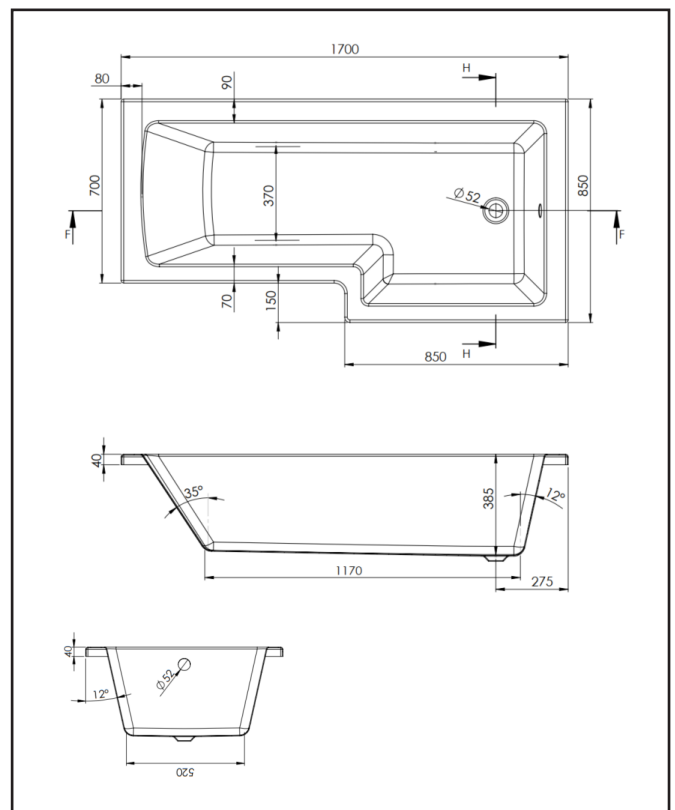

## L Shape Shower Bath 1700x850x700mm

Product Code: SHOWERBATH005-D

Product Measurements	
Product Weight:	24.4kg
Product Width:	850mm
Product Height:	1700mm
Product Depth:	440mm
Product Length:	N/A
Product Transportation	
Barcode:	5060500643508
Country of Origin:	Turkey
Comodity Code:	3922100000
Primary Packed Measurements	
Packaged Weight:	25kg
Packaged Length:	850mm
Packaged Width:	1700mm
Packaged Height:	440mm
Packaging Weight	
Card:	0.5kg
Paper:	0
Wood:	0
Plastic:	0.002kg
General Information	
Construction Material:	Acrylic
Installation Type:	Wall Mounted
Colour / Finish:	White
Bath Attributes	
Bath Water Capacity (Litres):	220
Bath Water Capacity (m3):	0.220
Shape:	L-Shape
Handed:	Right
Bath Feet Included:	Yes
Supplied with Tap Holes:	No
Height Overflow/Soak Depth:	
Internal Length Base (mm):	1300mm
Internal Width/Depth Base:	450mm
Internal Height:	440mm
Supplied with Front Panel :	No
Supplied with End Panel:	No
Compatible Panel Part Code:	SHOWERBATH006-D
Compliance DOP	
HBDOC080 / HBDOC081	

**Dimensions**  
(measurements in mm)