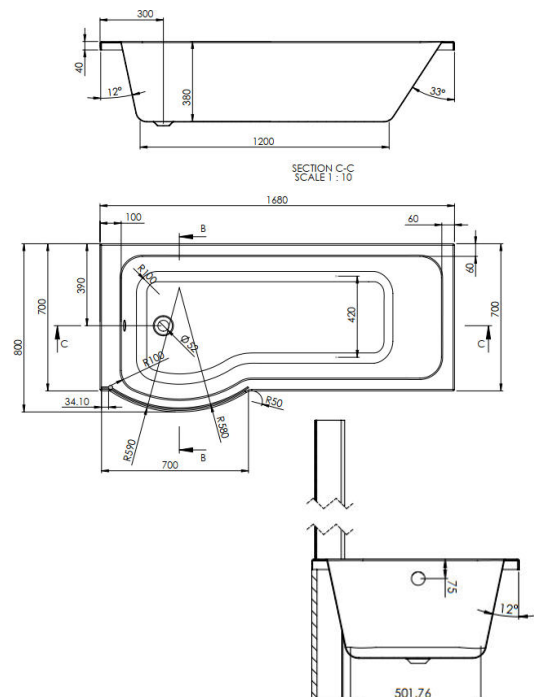

PRODUCT DATA SHEET

P Shape Shower Bath Left

Product Code: SHOWERBATH008-D

Product Measurements

Product Weight:	23.48kg
Product Width:	800mm
Product Height:	1680mm
Product Depth:	400mm
Product Length:	N/A

Product Transportation

Card:	0.5kg
Paper:	0
Wood:	0
Plastic:	0.09

General Information

Construction Material:	Acrylic
Installation Type:	Wall Mounted
Colour / Finish:	White

Bath Attributes

Bath Water Capacity (Litres):	240
Bath Water Capacity (m3):	0.240
Shape:	P-Shape
Handed:	Left
Bath Feet Included:	Yes
Supplied with Tap Holes:	No
Height Overflow/Soak Depth:	305mm
Internal Length Base (mm):	1230mm
Internal Width/Depth Base:	420mm
Internal Height:	380mm
Supplied with Front Panel :	No
Supplied with End Panel:	No
Compatible Panel Part Code:	SHOWERBATH003-D

Compliance DOP

HBDOC080 / HBDOC081

SCUDO
BEAUTIFUL BATHROOMS

0330 124 7290

sales@scudo.co.uk - www.scudo.co.uk

Scudo is the trading name of Harrison Bathrooms Ltd. Whilst we endeavour to ensure that the product information is accurate we accept no liability for any information given. All images are for illustration purposes only. Product images and specification are subject to change. Measurement are in millimetres and are nominal.

Dimensions

(measurements in mm)

LIFETIME GUARANTEE

We are confident in our products and we want our customer to be, we proudly give a lifetime guarantee on our taps and showers, further details can be found on our website