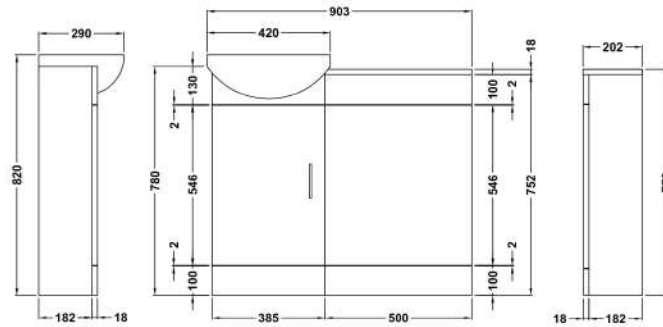

### Packaging Details

Barcode: 5055369012343

Sales Code: NVS100

Description: 400 Gloss White Unit & Basin

**Product Dimensions**

Height (mm):	780
Width (mm):	400
Depth (mm):	200
Nett Weight (kg):	17.14

**Packaging Dimensions**

Height (mm):	810
Width (mm):	230
Depth (mm):	400
Gross Weight (kg):	17.14

**Packaging Data**

Box Colour:	Brown Cardboard Box - Printed
Box Qty:	1
Label Size:	100 x 50
Label Colour:	Not Applicable
Label Qty:	0

### Product Dimensions

Height (mm):	410
Width (mm):	355
Depth (mm):	520
Nett Weight (kg):	18.5

### Packaging Dimensions

Height (mm):	420
Width (mm):	395
Depth (mm):	555
Gross Weight (kg):	19