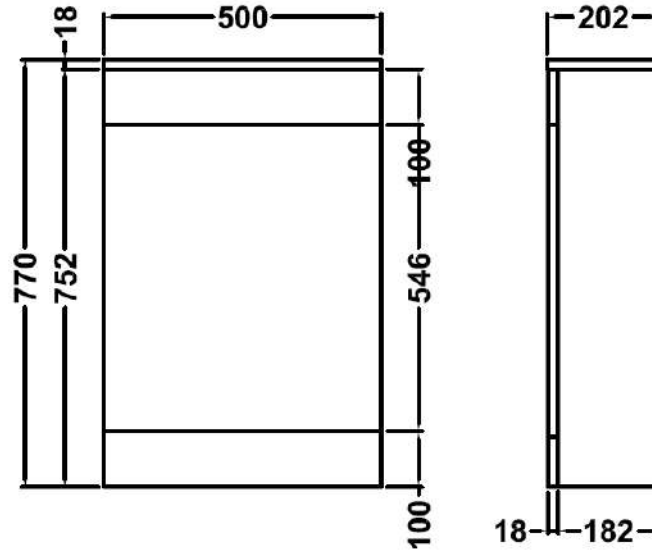

Height (mm):	810
Width (mm):	230
Depth (mm):	400
Gross Weight (kg):	17.14

**Packaging Data**

Box Colour:	Brown Cardboard Box - Printed
Box Qty:	1
Label Size:	100 x 50
Label Colour:	Not Applicable
Label Qty:	0

**Sales Code:** NVS142

**Description:** Gloss White 500 Wc Unit Inc Conc Cistern

**Product Dimensions**

Height (mm):	770
Width (mm):	500
Depth (mm):	202
Nett Weight (kg):	15.28

**Packaging Dimensions**

Height (mm):	230
Width (mm):	525
Depth (mm):	815
Gross Weight (kg):	15.28

### Product Dimensions

Height (mm):	410
Width (mm):	355
Depth (mm):	520
Nett Weight (kg):	18.5

### Packaging Dimensions

Height (mm):	420
Width (mm):	395
Depth (mm):	555
Gross Weight (kg):	19