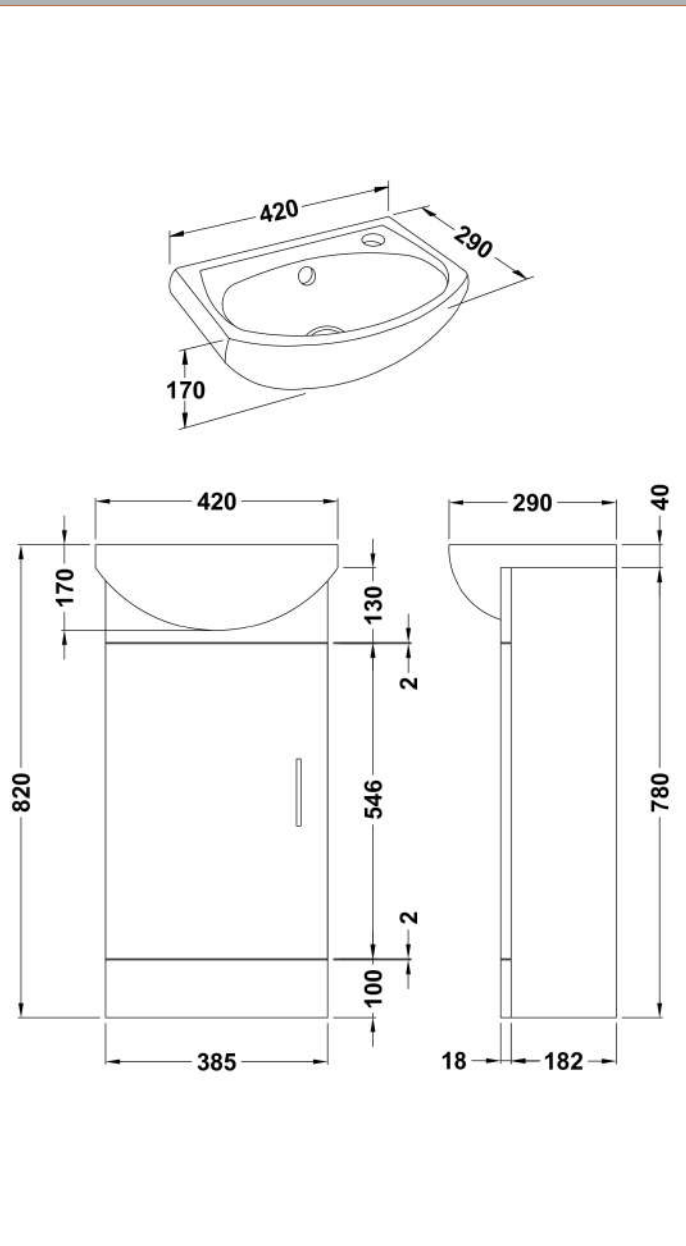

### Packaging Details

Barcode: 5055369012343

Sales Code: NVS100

Description: 400 Gloss White Unit & Basin

**Product Dimensions**

Height (mm):	780
Width (mm):	400
Depth (mm):	200
Nett Weight (kg):	17.14

**Packaging Dimensions**

Height (mm):	810
Width (mm):	230
Depth (mm):	400
Gross Weight (kg):	17.14

**Packaging Data**

Box Colour:	Brown Cardboard Box - Printed
Box Qty:	1
Label Size:	100 x 50
Label Colour:	Not Applicable
Label Qty:	0

### Product Dimensions

Height (mm):	410
Width (mm):	355
Depth (mm):	520
Nett Weight (kg):	18.5

### Packaging Dimensions

Height (mm):	420
Width (mm):	395
Depth (mm):	555
Gross Weight (kg):	19