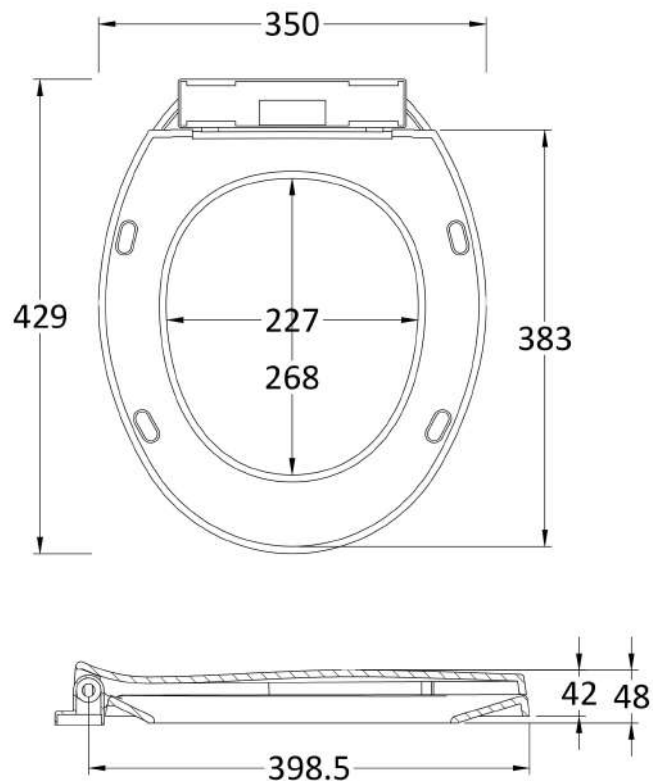

### Product Dimensions

Height (mm):	410
Width (mm):	355
Depth (mm):	520
Nett Weight (kg):	18.5

### Packaging Dimensions

Height (mm):	420
Width (mm):	395
Depth (mm):	555
Gross Weight (kg):	19

### Outer Box Dimensions (If Applicable)

Height (mm):	
Width (mm):	
Depth (mm):	
Gross Weight (kg):	
Barcode:	5055369003730

Sales Code: NTS010

Description: Standard Round Seat, Sc, Bottom Fix

**Product Dimensions**

Length (mm):	429
Width (mm):	350
Height (mm):	48
Nett Weight (kg):	1.2

**Packaging Dimensions**

Length (mm):	440
Width (mm):	350
Height (mm):	70
Gross Weight (kg):	1.42