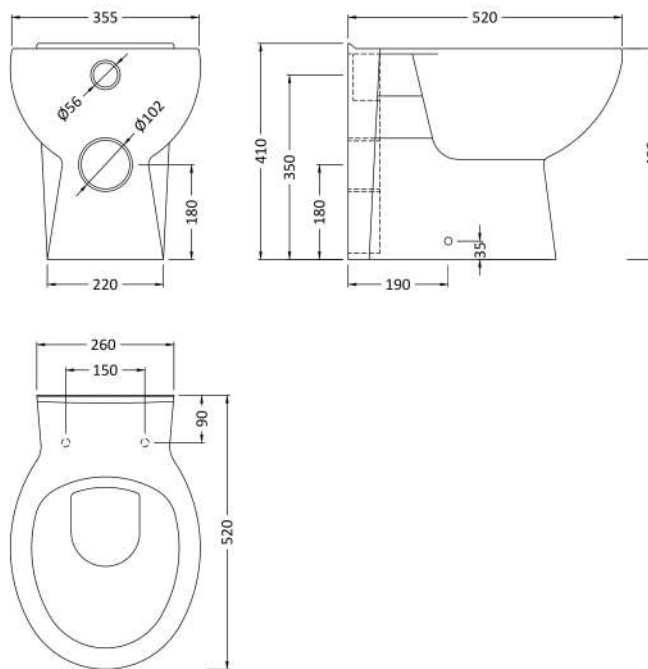

**Sales Code:** NVS142

**Description:** Gloss White 500 Wc Unit Inc Conc Cistern

**Product Dimensions**

Height (mm):	770
Width (mm):	500
Depth (mm):	202
Nett Weight (kg):	15.28

**Packaging Dimensions**

Height (mm):	230
Width (mm):	525
Depth (mm):	815
Gross Weight (kg):	15.28

**Packaging Data**

Box Colour:	Brown Cardboard Box - Printed
Box Qty:	1
Label Size:	100 x 50
Label Colour:	Not Applicable
Label Qty:	0

**Outer Box Dimensions (If Applicable)**

Height (mm):	
Width (mm):	
Depth (mm):	
Gross Weight (kg):	
Barcode:	5055369002580

### Product Dimensions

Height (mm):	410
Width (mm):	355
Depth (mm):	520
Nett Weight (kg):	18.5

### Packaging Dimensions

Height (mm):	420
Width (mm):	395
Depth (mm):	555
Gross Weight (kg):	19