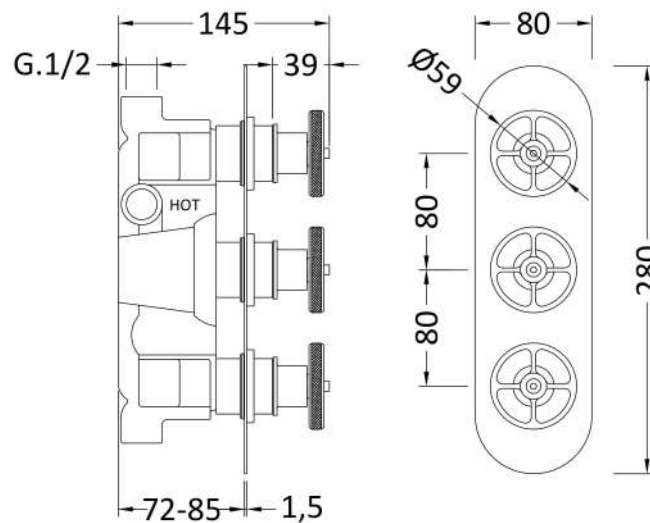

Sales Code: SIWTR02

Description: Industrial Triple Shower Valve

Product Dimensions

Length (mm):	
Width (mm):	80
Height (mm):	280
Depth (mm):	136
Nett Weight (kg):	3.8

Packaging Dimensions

Length (mm):	320
Width (mm):	250
Height (mm):	130
Gross Weight (kg):	3.8

Packaging Data

Box Colour:	White Cardboard Box
Box Qty:	0
Label Size:	0 x 0
Label Colour:	White Label
Label Qty:	0

Outer Box Dimensions (If Applicable)

Length (mm):	
Width (mm):	520
Height (mm):	370
Depth (mm):	340
Gross Weight (kg):	21
Barcode:	5056211855156

Product Details

Country of Origin:	United Kingdom
Fitting Instruction:	Yes
Product Material:	Brass/ABS
Mount Type:	Wall
Outlet Elbow Supplied:	No
Easy Clean:	Not Applicable
Head Included:	No
Handset Included:	No
Body Jets Included:	Not Applicable
No of Body Jets:	Not Applicable
Operating Pressure (bar):	0.1
Valve/Cartridge Type:	1/4 Turn Ceramic Disc
Flow Rates (L/min): 0.1 bar: 5.5 0.5 bar: 14 1 bar: 20 2 bar: 29 3 bar: 44	
TMV2 Approved:	No Approval No: N/A
TMV3 Approved:	No Approval No: N/A
WRAS Approved:	Yes Approval No: 2204707
Head Function:	Not Applicable
Handset Function:	Not Applicable
Body Jet Info:	Not Applicable
Pipe Size:	15 mm & 22 mm
Pipe Centres:	N/A
Colour/Finish:	Chrome
Hose Included:	Not Applicable
No. of Outlets:	2