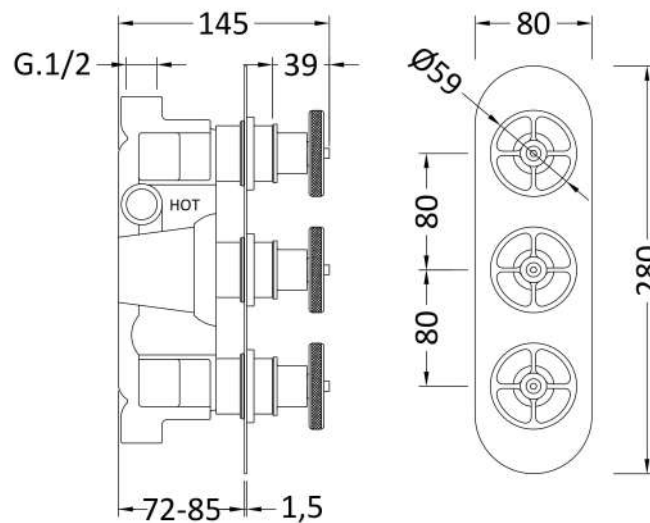

Sales Code: SIWTR03

Description: Industrial Trip Shower Valve W/Diverter

Product Dimensions

Length (mm):	
Width (mm):	80
Height (mm):	280
Depth (mm):	145
Nett Weight (kg):	3.8

Packaging Dimensions

Length (mm):	320
Width (mm):	250
Height (mm):	130
Gross Weight (kg):	3.8

Packaging Data

Box Colour:	White Cardboard Box
Box Qty:	0
Label Size:	0 x 0
Label Colour:	White Label
Label Qty:	0

Outer Box Dimensions (If Applicable)

Length (mm):	
Width (mm):	510
Height (mm):	500
Depth (mm):	355
Gross Weight (kg):	
Barcode:	5056211855163

Product Details

Country of Origin:	United Kingdom
Fitting Instruction:	Yes
Product Material:	Brass/ABS
Mount Type:	Wall
Outlet Elbow Supplied:	Not Applicable
Easy Clean:	Not Applicable
Head Included:	No
Handset Included:	No
Body Jets Included:	Not Applicable
No of Body Jets:	Not Applicable
Operating Pressure (bar):	0.5
Valve/Cartridge Type:	1/4 Turn Ceramic Disc
Flow Rates (L/min):	0.1 bar: N/A 0.5 bar: 13 1 bar: 17 2 bar: 24 3 bar: 27
TMV2 Approved:	No Approval No: N/A
TMV3 Approved:	No Approval No: N/A
WRAS Approved:	No Approval No: N/A
Head Function:	Not Applicable
Handset Function:	Not Applicable
Body Jet Info:	Not Applicable
Pipe Size:	22 mm (3/4" Bsp)
Pipe Centres:	125mm
Colour/Finish:	Chrome
Hose Included:	Not Applicable
No. of Outlets:	3