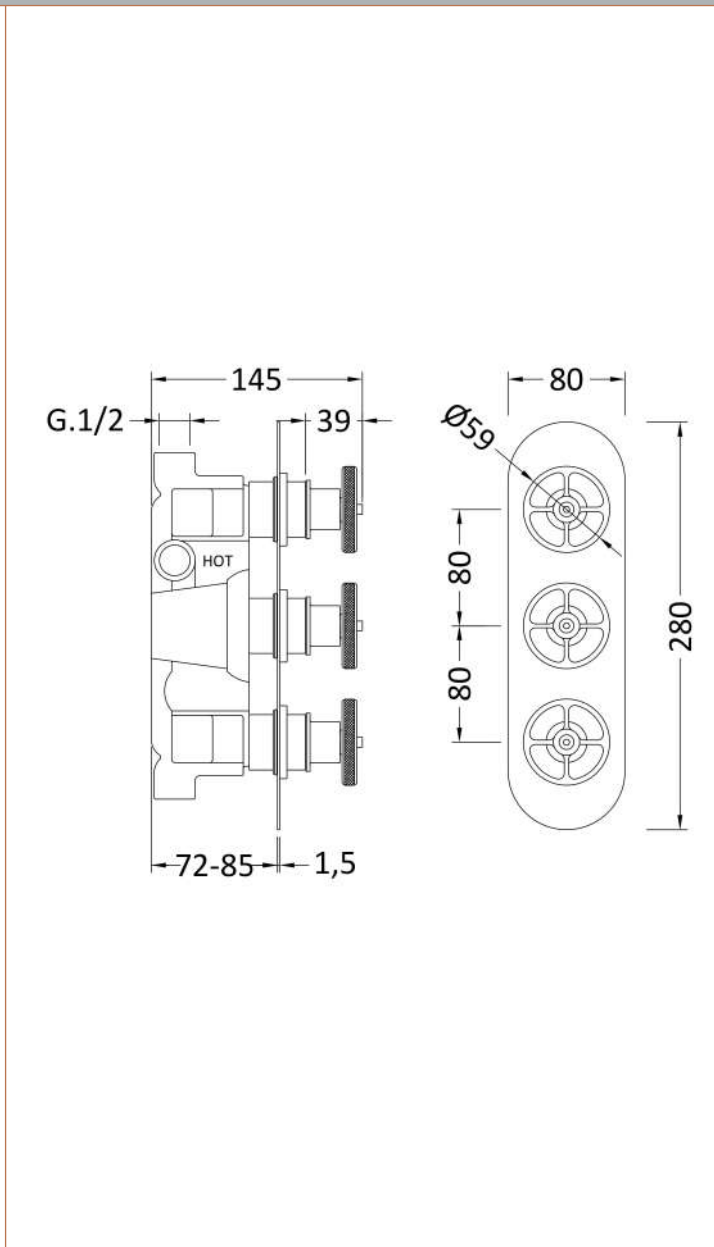

Sales Code: SIWTR402

Description: Industrial Triple Shower Valve

**Product Dimensions**

Length (mm):	
Width (mm):	80
Height (mm):	280
Depth (mm):	136
Nett Weight (kg):	3.8

**Packaging Dimensions**

Length (mm):	320
Width (mm):	250
Height (mm):	130
Gross Weight (kg):	3.8

**Packaging Data**

Box Colour:	White Cardboard Box
Box Qty:	0
Label Size:	0 x 0
Label Colour:	White Label
Label Qty:	0

**Outer Box Dimensions (If Applicable)**

Length (mm):	
Width (mm):	520
Height (mm):	370
Depth (mm):	340
Gross Weight (kg):	21
Barcode:	5056462674032

**Product Details**

Country of Origin:	United Kingdom
Fitting Instruction:	Yes
Product Material:	Brass/ABS
Mount Type:	Wall
Outlet Elbow Supplied:	No
Easy Clean:	Not Applicable
Head Included:	No
Handset Included:	No
Body Jets Included:	Not Applicable
No of Body Jets:	Not Applicable
Operating Pressure (bar):	0.1
Valve/Cartridge Type:	1/4 Turn Ceramic Disc
Flow Rates (L/min):	0.1 bar: 5.5    0.5 bar: 14    1 bar: 20    2 bar: 29    3 bar: 44
TMV2 Approved:	No    Approval No: N/A
TMV3 Approved:	No    Approval No: N/A
WRAS Approved:	Yes    Approval No: 2204707
Head Function:	Not Applicable
Handset Function:	Not Applicable
Body Jet Info:	Not Applicable
Pipe Size:	15 mm & 22 mm
Pipe Centres:	N/A
Colour/Finish:	Matt Black
Hose Included:	Not Applicable
No. of Outlets:	2