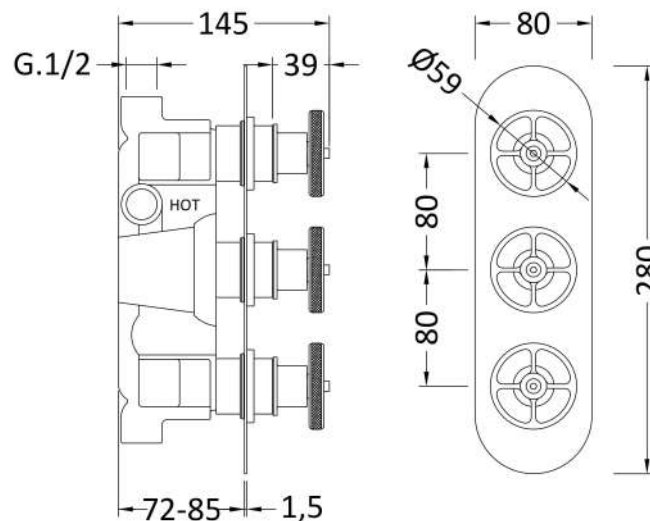

Sales Code: SIWTR403

Description: Industrial Trip Shower Valve W/Diverter

Product Dimensions

Length (mm):	
Width (mm):	80
Height (mm):	280
Depth (mm):	145
Nett Weight (kg):	3.8

Packaging Dimensions

Length (mm):	320
Width (mm):	250
Height (mm):	130
Gross Weight (kg):	3.8

Packaging Data

Box Colour:	White Cardboard Box
Box Qty:	0
Label Size:	0 x 0
Label Colour:	White Label
Label Qty:	0

Outer Box Dimensions (If Applicable)

Length (mm):	
Width (mm):	510
Height (mm):	500
Depth (mm):	355
Gross Weight (kg):	
Barcode:	5056462674049

Product Details

Country of Origin:	United Kingdom
Fitting Instruction:	Yes
Product Material:	Brass/ABS
Mount Type:	Wall
Outlet Elbow Supplied:	Not Applicable
Easy Clean:	Not Applicable
Head Included:	No
Handset Included:	No
Body Jets Included:	Not Applicable
No of Body Jets:	Not Applicable
Operating Pressure (bar):	0.5
Valve/Cartridge Type:	1/4 Turn Ceramic Disc
Flow Rates (L/min):	0.1 bar: N/A 0.5 bar: 13 1 bar: 17 2 bar: 24 3 bar: 27
TMV2 Approved:	No Approval No: N/A
TMV3 Approved:	No Approval No: N/A
WRAS Approved:	No Approval No: N/A
Head Function:	Not Applicable
Handset Function:	Not Applicable
Body Jet Info:	Not Applicable
Pipe Size:	22 mm (3/4" Bsp)
Pipe Centres:	125mm
Colour/Finish:	Matt Black
Hose Included:	Not Applicable
No. of Outlets:	3