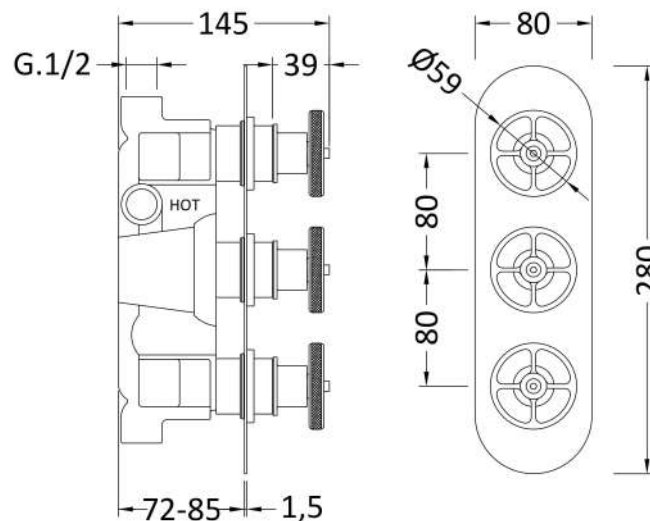

Sales Code: SIWTR802

Description: Industrial Triple Shower Valve

Product Dimensions

Length (mm):	
Width (mm):	80
Height (mm):	280
Depth (mm):	136
Nett Weight (kg):	3.8

Packaging Dimensions

Length (mm):	320
Width (mm):	250
Height (mm):	130
Gross Weight (kg):	3.8

Packaging Data

Box Colour:	White Cardboard Box
Box Qty:	0
Label Size:	0 x 0
Label Colour:	White Label
Label Qty:	0

Outer Box Dimensions (If Applicable)

Length (mm):	
Width (mm):	520
Height (mm):	370
Depth (mm):	340
Gross Weight (kg):	21
Barcode:	5056462673998

Product Details

Country of Origin:	United Kingdom
Fitting Instruction:	Yes
Product Material:	Brass/ABS
Mount Type:	Wall
Outlet Elbow Supplied:	No
Easy Clean:	Not Applicable
Head Included:	No
Handset Included:	No
Body Jets Included:	Not Applicable
No of Body Jets:	Not Applicable
Operating Pressure (bar):	0.1
Valve/Cartridge Type:	1/4 Turn Ceramic Disc
Flow Rates (L/min):	0.1 bar: 5.5 0.5 bar: 14 1 bar: 20 2 bar: 29 3 bar: 44
TMV2 Approved:	No Approval No: N/A
TMV3 Approved:	No Approval No: N/A
WRAS Approved:	Yes Approval No: 2204707
Head Function:	Not Applicable
Handset Function:	Not Applicable
Body Jet Info:	Not Applicable
Pipe Size:	15 mm & 22 mm
Pipe Centres:	N/A
Colour/Finish:	Brushed Brass
Hose Included:	Not Applicable
No. of Outlets:	2