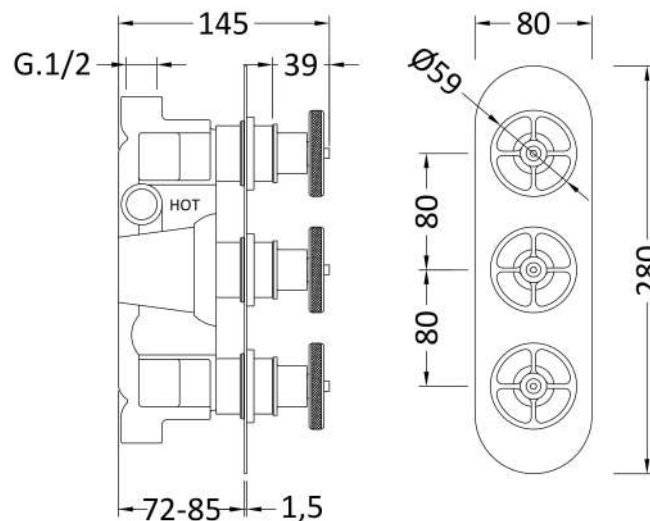

Sales Code: SIWTR803

Description: Industrial Trip Shower Valve W/Diverter

Product Dimensions

Length (mm):	
Width (mm):	80
Height (mm):	280
Depth (mm):	145
Nett Weight (kg):	3.8

Packaging Dimensions

Length (mm):	320
Width (mm):	250
Height (mm):	130
Gross Weight (kg):	3.8

Packaging Data

Box Colour:	White Cardboard Box
Box Qty:	0
Label Size:	0 x 0
Label Colour:	White Label
Label Qty:	0

Outer Box Dimensions (If Applicable)

Length (mm):	
Width (mm):	510
Height (mm):	500
Depth (mm):	355
Gross Weight (kg):	
Barcode:	5056462674001

Product Details

Country of Origin:	United Kingdom
Fitting Instruction:	Yes
Product Material:	Brass/ABS
Mount Type:	Wall
Outlet Elbow Supplied:	Not Applicable
Easy Clean:	Not Applicable
Head Included:	No
Handset Included:	No
Body Jets Included:	Not Applicable
No of Body Jets:	Not Applicable
Operating Pressure (bar):	0.5
Valve/Cartridge Type:	1/4 Turn Ceramic Disc
Flow Rates (L/min):	0.1 bar: N/A 0.5 bar: 13 1 bar: 17 2 bar: 24 3 bar: 27
TMV2 Approved:	No Approval No: N/A
TMV3 Approved:	No Approval No: N/A
WRAS Approved:	No Approval No: N/A
Head Function:	Not Applicable
Handset Function:	Not Applicable
Body Jet Info:	Not Applicable
Pipe Size:	22 mm (3/4" Bsp)
Pipe Centres:	125mm
Colour/Finish:	Brushed Brass
Hose Included:	Not Applicable
No. of Outlets:	3