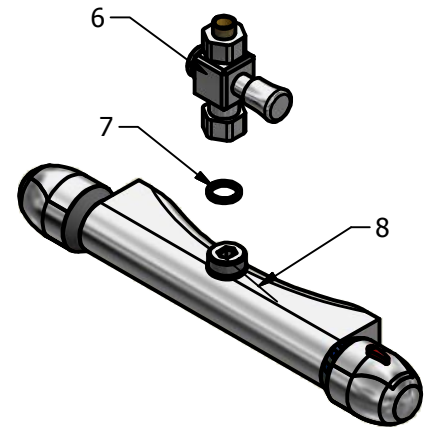

THERMOSTATIC SHOWER KIT (SK007)

INVENTORY

- 1 - SEALING WASHER
- 2 - BALL JOINT
- 3 - FILTER WASHER
- 4 - RIDGED SPLIT WASHER
- 5 - LOCKING NUT
- 6 - DIVERTER
- 7 - SEALING WASHER
- 8 - VALVE
- 9 - FIXING BRACKET
- 10 - RISER BRACKET
- 11 - FRICTION SCREWS
- 12 - END CAP

A

B

C