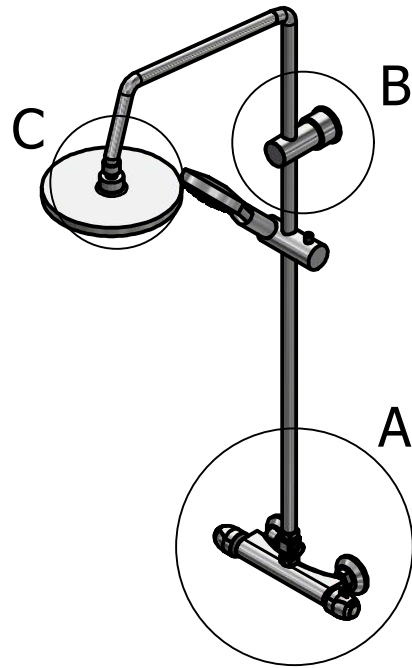

THERMOSTATIC SHOWER KIT (SK007)

INVENTORY

- 1 - SEALING WASHER
- 2 - BALL JOINT
- 3 - FILTER WASHER
- 4 - RIDGED SPLIT WASHER
- 5 - LOCKING NUT
- 6 - DIVERTER
- 7 - SEALING WASHER
- 8 - VALVE
- 9 - FIXING BRACKET
- 10 - RISER BRACKET
- 11 - FRICTION SCREWS
- 12 - END CAP