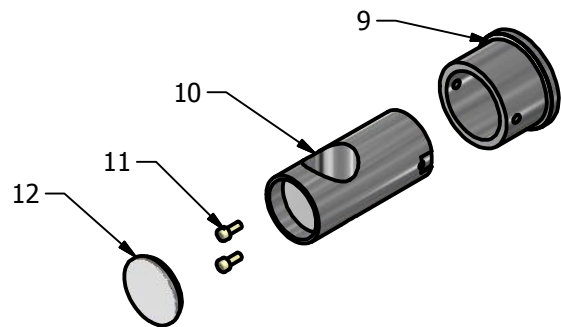

THERMOSTATIC SHOWER KIT (SK007)

INVENTORY

- 1 - SEALING WASHER
- 2 - BALL JOINT
- 3 - FILTER WASHER
- 4 - RIDGED SPLIT WASHER
- 5 - LOCKING NUT
- 6 - DIVERTER
- 7 - SEALING WASHER
- 8 - VALVE
- 9 - FIXING BRACKET
- 10 - RISER BRACKET
- 11 - FRICTION SCREWS
- 12 - END CAP

A

B

C