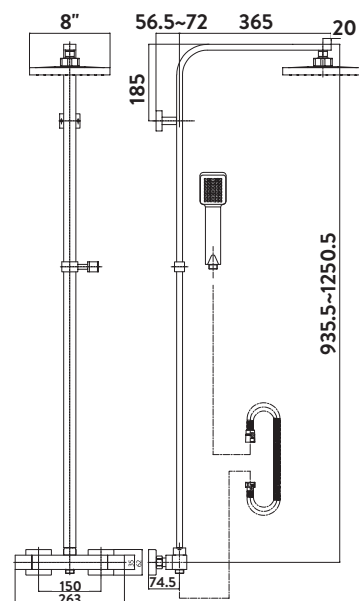

### Product Measurements

Product Weight:	3.4kg
Product Width:	355mm
Product Height:	118mm
Product Depth:	N/A
Product Length:	843mm

### Shower Specification

Anti-Scald:	Yes
Shower Diverter Functions:	Yes
Number of Outlets:	2
Thermo Temp Control:	Yes
Cool Touch:	No
Shower Handset Functions:	1
Minimum Working Pressure:	0.5
Maximum Working Pressure:	5
Shape:	Square
Pipe Centre:	150mm
Inlet Connection:	3/4 BSP
Outlet Connection:	1/2 BSP Handset
Adjustable:	Yes
Adjustment:	803 - 1210mm
Handle Type:	Square

### Tap Attributes

Tap Type Description:	Exposed Bar Valve
Includes Waste:	No
Valve / Cartridge Type:	Thermo & 1/4 Turn Cartridge

For Part G Building regulations, compliance see flow regulator section of spec binder.

## Dimensions

(measurements in mm)