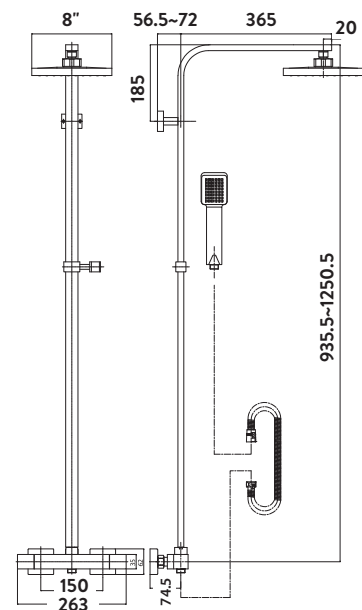

### Product Measurements

Product Weight:	5kg
Product Width:	263mm
Product Height:	935.5-1250.5mm
Product Depth:	420mm
Product Length:	N/A

### Shower Specification

Anti-Scald:	Yes
Shower Diverter Functions:	Yes
Number of Outlets:	1
Thermo Temp Control:	Yes
Cool Touch:	No
Shower Handset Functions:	1
Minimum Working Pressure:	0.5
Maximum Working Pressure:	5
Shape:	Square
Pipe Centre:	150mm
Inlet Connection:	3/4 BSP
Outlet Connection:	1/2 BSP Handset
Adjustable:	Yes
Adjustment:	935-1250mm
Handle Type:	Square

### Tap Attributes

Tap Type Description:	Exposed Bar Valve
Includes Waste:	N/A
Valve / Cartridge Type:	Thermo & 1/4 Turn Cartridge

For Part G Building regulations, compliance see flow regulator section of spec binder.

## Dimensions

(measurements in mm)