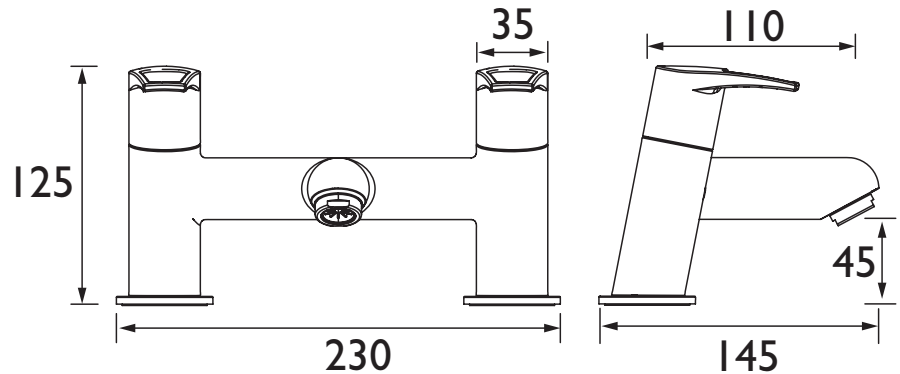

### Specification

<b>Product Type:</b>	Bathroom Tap
<b>Main Construction Material:</b>	Brass
<b>Mount Type:</b>	Deck
<b>Handle Type:</b>	Lever
<b>Connection Inlet:</b>	3/4" BSP
<b>Connection Outlet:</b>	Flow Straightener
<b>Number of Tap Holes:</b>	2
<b>Valve/Cartridge Type:</b>	3/4" Ceramic Disc Valve
<b>Plumbing System Requirements:</b>	Suitable for all plumbing systems, ideally balanced
<b>Minimum Dynamic Pressure (bar):</b>	0.2
<b>Maximum Dynamic Pressure (bar):</b>	5.0
<b>Maximum Hot Water Temperature °C:</b>	65°C
<b>Maximum Static Pressure (bar):</b>	10 bar
<b>Flow Type:</b>	Single
<b>Isolation Included:</b>	No

### Dimensions (measurements in mm)