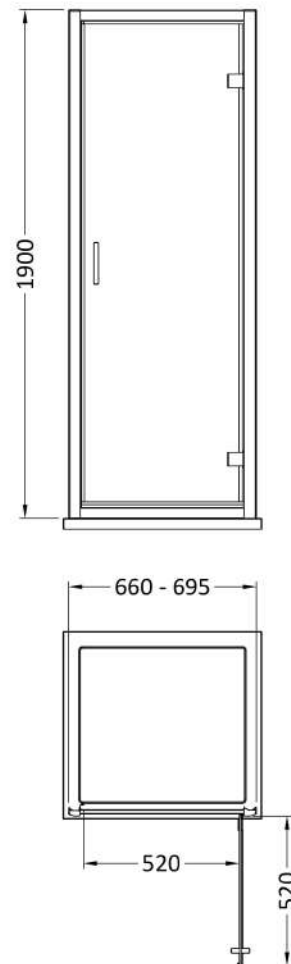

Sales Code: SMHD70BB-E6

Description: Hinge Door 700X1900

Product Dimensions

| | |
|-------------------|------|
| Height (mm): | 1900 |
| Width (mm): | 690 |
| Depth (mm): | 44 |
| Nett Weight (kg): | 24.5 |

Packaging Dimensions

| | |
|--------------------|------|
| Height (mm): | 1962 |
| Width (mm): | 62 |
| Length (mm): | 710 |
| Gross Weight (kg): | 24.5 |

Packaging Data

| | |
|---------------|-------------------------------|
| Box Colour: | Brown Cardboard Box - Printed |
| Box Qty: | 1 |
| Label Size: | 100 x 50 |
| Label Colour: | Not Applicable |
| Label Qty: | 0 |

Outer Box Dimensions (If Applicable)

| | |
|--------------------|---------------|
| Height (mm): | |
| Width (mm): | |
| Depth (mm): | |
| Length (mm): | |
| Gross Weight (kg): | |
| Barcode: | 5056678470503 |

Product Details

| | |
|-----------------------|--------------------------|
| Country of Origin: | China |
| Fitting Instruction: | No |
| CE & UKCA: | |
| Profile Material: | Aluminium |
| Profile Finish: | Brushed Brass |
| Adjustments (mm): | 660mm-695mm |
| Entry Width (mm): | 520mm |
| Swing In Dim (mm): | N/A |
| Swing Out Dim (mm): | 520mm |
| Radius (mm): | Not Applicable |
| Glass Thickness (mm): | 6 |
| Easy Fit: | Yes |
| Easy Clean: | No |
| Handle Style: | Square T Shape Handle |
| Handle Material: | ABS |
| Enclosure Design: | Semi-Frameless |
| Wheel Type: | Not Applicable |
| Support Bar Included: | Support Bar Not Included |
| Extras: | None |