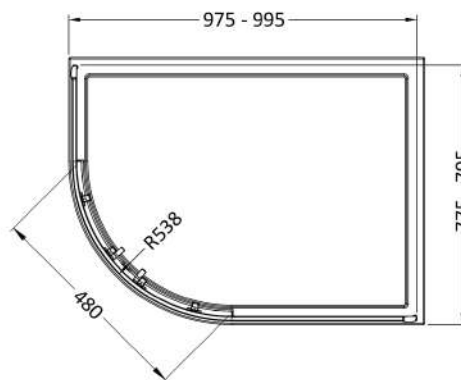

Sales Code: SMQU108BB-E6

Description: 1900 X 1000 X 800mm Offset Quadrant

Product Dimensions

Height (mm):	1900
Width (mm):	980
Depth (mm):	780
Nett Weight (kg):	43.5

Packaging Dimensions

Height (mm):	1955
Width (mm):	525
Length (mm):	120
Gross Weight (kg):	43.5

Packaging Data

Box Colour:	Brown Cardboard Box - Printed
Box Qty:	1
Label Size:	100 x 50
Label Colour:	Not Applicable
Label Qty:	0

Outer Box Dimensions (If Applicable)

Height (mm):	
Width (mm):	
Depth (mm):	
Length (mm):	
Gross Weight (kg):	
Barcode:	5056678452820

Product Details

Country of Origin:	China
Fitting Instruction:	No
CE & UKCA:	No
Profile Material:	Aluminium
Profile Finish:	Brushed Brass
Adjustments (mm):	975 - 995mm / 775 - 795mm
Entry Width (mm):	480mm
Swing In Dim (mm):	N/A
Swing Out Dim (mm):	N/A
Radius (mm):	538 mm
Glass Thickness (mm):	6
Easy Fit:	Yes
Easy Clean:	No
Handle Style:	Square T Shape Handle
Handle Material:	ABS
Enclosure Design:	Framed
Wheel Type:	Dual, Quick Release
Support Bar Included:	Support Bar Not Included
Extras:	None