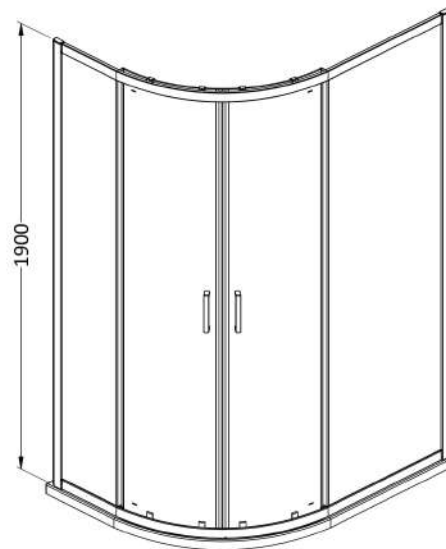

Sales Code: SMQU108BB-E6

Description: 1900 X 1000 X 800mm Offset Quadrant

Product Dimensions

Height (mm):	1900
Width (mm):	980
Depth (mm):	780
Nett Weight (kg):	43.5

Packaging Dimensions

Height (mm):	1955
Width (mm):	525
Length (mm):	120
Gross Weight (kg):	43.5

Packaging Data

Box Colour:	Brown Cardboard Box - Printed
Box Qty:	1
Label Size:	100 x 50
Label Colour:	Not Applicable
Label Qty:	0

Outer Box Dimensions (If Applicable)

Height (mm):	
Width (mm):	
Depth (mm):	
Length (mm):	
Gross Weight (kg):	
Barcode:	5056678452820

Product Details

Country of Origin:	China
Fitting Instruction:	No
CE & UKCA:	No
Profile Material:	Aluminium
Profile Finish:	Brushed Brass
Adjustments (mm):	975 - 995mm / 775 - 795mm
Entry Width (mm):	480mm
Swing In Dim (mm):	N/A
Swing Out Dim (mm):	N/A
Radius (mm):	538 mm
Glass Thickness (mm):	6
Easy Fit:	Yes
Easy Clean:	No
Handle Style:	Square T Shape Handle
Handle Material:	ABS
Enclosure Design:	Framed
Wheel Type:	Dual, Quick Release
Support Bar Included:	Support Bar Not Included
Extras:	None