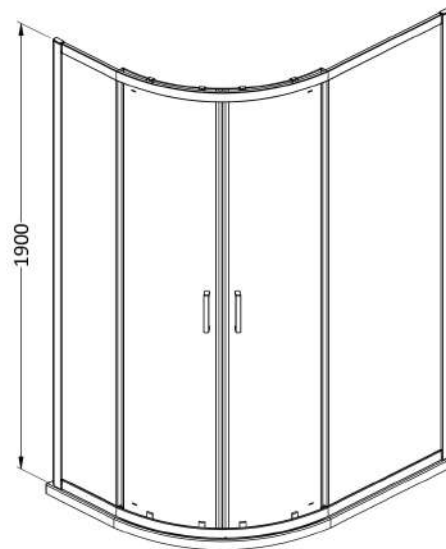

Sales Code: SMQU108BP-E6

Description: 1900 X 1000 X 800mm Offset Quadrant

Product Dimensions

Height (mm):	1900
Width (mm):	980
Depth (mm):	780
Nett Weight (kg):	43.5

Packaging Dimensions

Height (mm):	1955
Width (mm):	525
Length (mm):	120
Gross Weight (kg):	43.5

Packaging Data

Box Colour:	Brown Cardboard Box - Printed
Box Qty:	1
Label Size:	100 x 50
Label Colour:	Not Applicable
Label Qty:	0

Outer Box Dimensions (If Applicable)

Height (mm):	
Width (mm):	
Depth (mm):	
Length (mm):	
Gross Weight (kg):	
Barcode:	5056678452486

Product Details

Country of Origin:	China
Fitting Instruction:	No
CE & UKCA:	No
Profile Material:	Aluminium
Profile Finish:	Matt Black
Adjustments (mm):	975 - 995mm / 775 - 795mm
Entry Width (mm):	480mm
Swing In Dim (mm):	N/A
Swing Out Dim (mm):	N/A
Radius (mm):	538 mm
Glass Thickness (mm):	6
Easy Fit:	Yes
Easy Clean:	No
Handle Style:	Square T Shape Handle
Handle Material:	ABS
Enclosure Design:	Framed
Wheel Type:	Dual, Quick Release
Support Bar Included:	Support Bar Not Included
Extras:	None