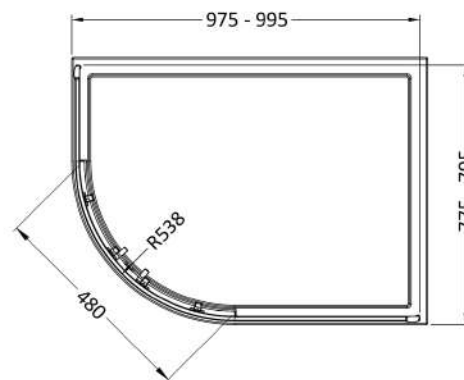

Sales Code: SMQU108BP-E6

Description: 1900 X 1000 X 800mm Offset Quadrant

Product Dimensions

Height (mm):	1900
Width (mm):	980
Depth (mm):	780
Nett Weight (kg):	43.5

Packaging Dimensions

Height (mm):	1955
Width (mm):	525
Length (mm):	120
Gross Weight (kg):	43.5

Packaging Data

Box Colour:	Brown Cardboard Box - Printed
Box Qty:	1
Label Size:	100 x 50
Label Colour:	Not Applicable
Label Qty:	0

Outer Box Dimensions (If Applicable)

Height (mm):	
Width (mm):	
Depth (mm):	
Length (mm):	
Gross Weight (kg):	
Barcode:	5056678452486

Product Details

Country of Origin:	China
Fitting Instruction:	No
CE & UKCA:	No
Profile Material:	Aluminium
Profile Finish:	Matt Black
Adjustments (mm):	975 - 995mm / 775 - 795mm
Entry Width (mm):	480mm
Swing In Dim (mm):	N/A
Swing Out Dim (mm):	N/A
Radius (mm):	538 mm
Glass Thickness (mm):	6
Easy Fit:	Yes
Easy Clean:	No
Handle Style:	Square T Shape Handle
Handle Material:	ABS
Enclosure Design:	Framed
Wheel Type:	Dual, Quick Release
Support Bar Included:	Support Bar Not Included
Extras:	None