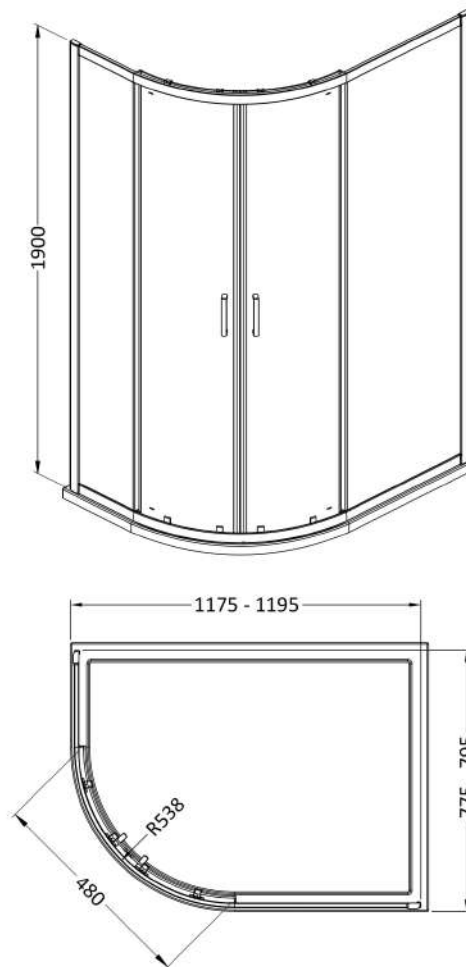

Sales Code: SMQU128-E6

Description: 1900 X 1200 X 800mm Offset Quadrant

Product Dimensions

Height (mm):	1900
Width (mm):	1180
Depth (mm):	780
Nett Weight (kg):	46.8

Packaging Dimensions

Height (mm):	1955
Width (mm):	665
Length (mm):	120
Gross Weight (kg):	46.8

Packaging Data

Box Colour:	Brown Cardboard Box - Printed
Box Qty:	1
Label Size:	100 x 50
Label Colour:	Not Applicable
Label Qty:	0

Outer Box Dimensions (If Applicable)

Height (mm):	
Width (mm):	
Depth (mm):	
Length (mm):	
Gross Weight (kg):	
Barcode:	5056678432440

Product Details

Country of Origin:	China
Fitting Instruction:	No
CE & UKCA:	No
Profile Material:	Aluminium
Profile Finish:	Chrome
Adjustments (mm):	1175 - 1195mm / 775 - 795mm
Entry Width (mm):	480mm
Swing In Dim (mm):	N/A
Swing Out Dim (mm):	N/A
Radius (mm):	538 mm
Glass Thickness (mm):	6
Easy Fit:	Yes
Easy Clean:	No
Handle Style:	Square T Shape Handle
Handle Material:	ABS
Enclosure Design:	Framed
Wheel Type:	Dual, Quick Release
Support Bar Included:	Support Bar Not Included
Extras:	None