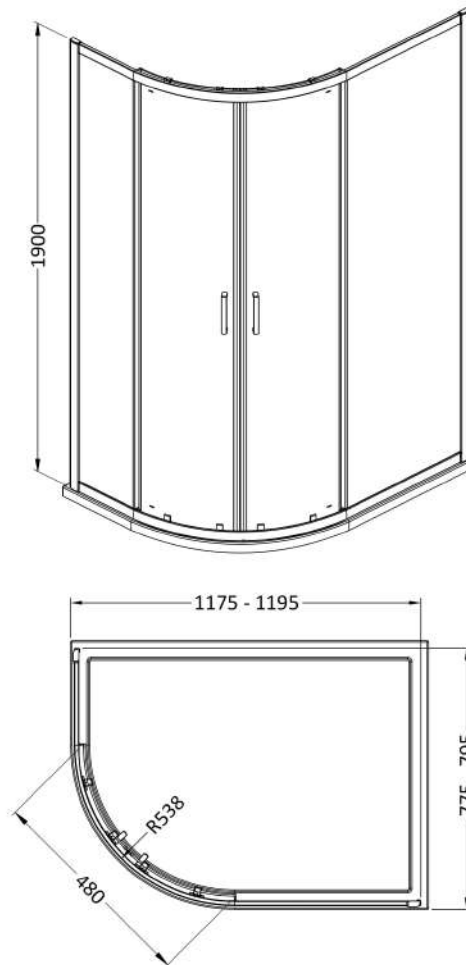

Sales Code: SMQU128BB-E6

Description: 1900 X 1200 X 800mm Offset Quadrant

Product Dimensions

Height (mm):	1900
Width (mm):	1180
Depth (mm):	780
Nett Weight (kg):	46.8

Packaging Dimensions

Height (mm):	1955
Width (mm):	665
Length (mm):	120
Gross Weight (kg):	46.8

Packaging Data

Box Colour:	Brown Cardboard Box - Printed
Box Qty:	1
Label Size:	100 x 50
Label Colour:	Not Applicable
Label Qty:	0

Outer Box Dimensions (If Applicable)

Height (mm):	
Width (mm):	
Depth (mm):	
Length (mm):	
Gross Weight (kg):	
Barcode:	5056678452837

Product Details

Country of Origin:	China
Fitting Instruction:	No
CE & UKCA:	No
Profile Material:	Aluminium
Profile Finish:	Brushed Brass
Adjustments (mm):	1175 - 1195mm / 775 - 795mm
Entry Width (mm):	480mm
Swing In Dim (mm):	N/A
Swing Out Dim (mm):	N/A
Radius (mm):	538 mm
Glass Thickness (mm):	6
Easy Fit:	Yes
Easy Clean:	No
Handle Style:	Square T Shape Handle
Handle Material:	ABS
Enclosure Design:	Framed
Wheel Type:	Dual, Quick Release
Support Bar Included:	Support Bar Not Included
Extras:	None