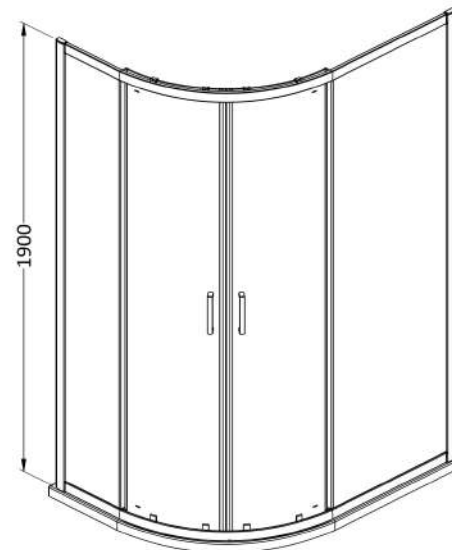

Sales Code: SMQU128BP-E6

Description: 1900 X 1200 X 800mm Offset Quadrant

### Product Dimensions

Height (mm):	1900
Width (mm):	1180
Depth (mm):	780
Nett Weight (kg):	46.8

### Packaging Dimensions

Height (mm):	1955
Width (mm):	665
Length (mm):	120
Gross Weight (kg):	46.8

### Outer Box Dimensions (If Applicable)

Height (mm):	
Width (mm):	
Depth (mm):	
Length (mm):	
Gross Weight (kg):	
Barcode:	5056678452493