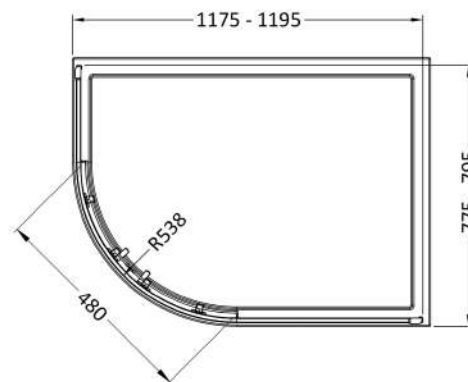

Sales Code: SMQU128BP-E6

Description: 1900 X 1200 X 800mm Offset Quadrant

### Product Dimensions

Height (mm):	1900
Width (mm):	1180
Depth (mm):	780
Nett Weight (kg):	46.8

### Packaging Dimensions

Height (mm):	1955
Width (mm):	665
Length (mm):	120
Gross Weight (kg):	46.8

### Outer Box Dimensions (If Applicable)

Height (mm):	
Width (mm):	
Depth (mm):	
Length (mm):	
Gross Weight (kg):	
Barcode:	5056678452493