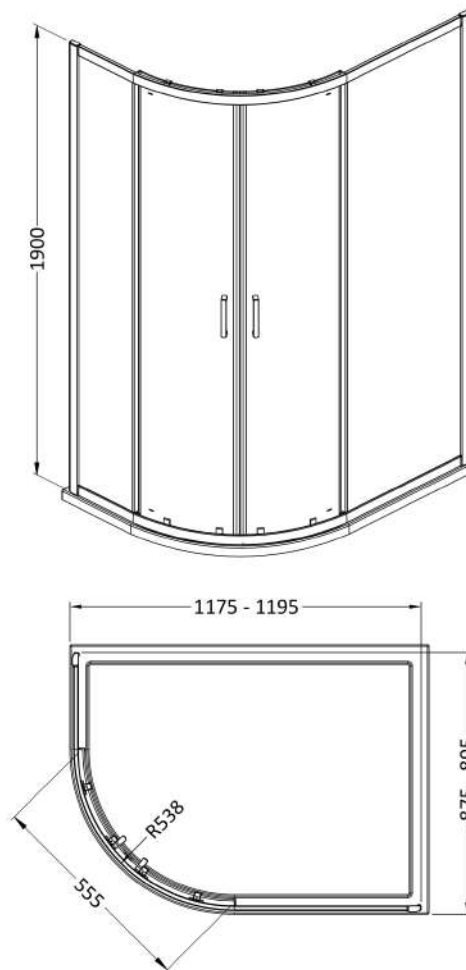

Sales Code: SMQU129BB-E6

Description: 1900 X 1200 X 900mm Offset Quadrant

Product Dimensions

Height (mm):	1900
Width (mm):	1180
Depth (mm):	880
Nett Weight (kg):	49.5

Packaging Dimensions

Height (mm):	1955
Width (mm):	665
Length (mm):	120
Gross Weight (kg):	49.5

Packaging Data

Box Colour:	Brown Cardboard Box - Printed
Box Qty:	1
Label Size:	100 x 50
Label Colour:	Not Applicable
Label Qty:	0

Outer Box Dimensions (If Applicable)

Height (mm):	
Width (mm):	
Depth (mm):	
Length (mm):	
Gross Weight (kg):	
Barcode:	5056678452851

Product Details

Country of Origin:	China
Fitting Instruction:	No
CE & UKCA:	No
Profile Material:	Aluminium
Profile Finish:	Brushed Brass
Adjustments (mm):	1175 - 1195mm / 875 - 895mm
Entry Width (mm):	555mm
Swing In Dim (mm):	N/A
Swing Out Dim (mm):	N/A
Radius (mm):	538 mm
Glass Thickness (mm):	6
Easy Fit:	Yes
Easy Clean:	No
Handle Style:	Square T Shape Handle
Handle Material:	ABS
Enclosure Design:	Framed
Wheel Type:	Dual, Quick Release
Support Bar Included:	Support Bar Not Included
Extras:	None