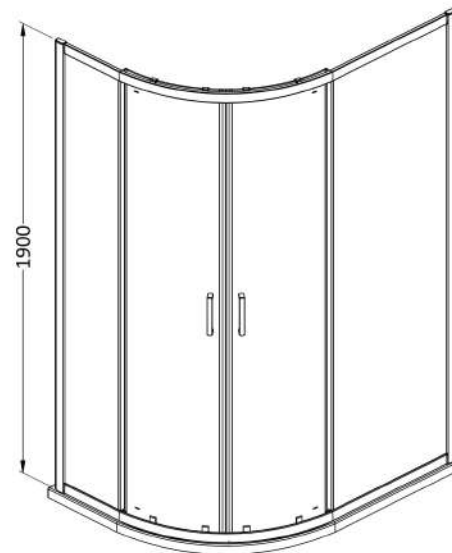

Sales Code: SMQU129BP-E6

Description: 1900 X 1200 X 900mm Offset Quadrant

Product Dimensions

Height (mm):	1900
Width (mm):	1180
Depth (mm):	880
Nett Weight (kg):	49.5

Packaging Dimensions

Height (mm):	1955
Width (mm):	665
Length (mm):	120
Gross Weight (kg):	49.5

Packaging Data

Box Colour:	Brown Cardboard Box - Printed
Box Qty:	1
Label Size:	100 x 50
Label Colour:	Not Applicable
Label Qty:	0

Outer Box Dimensions (If Applicable)

Height (mm):	
Width (mm):	
Depth (mm):	
Length (mm):	
Gross Weight (kg):	
Barcode:	5056678452516

Product Details

Country of Origin:	China
Fitting Instruction:	No
CE & UKCA:	No
Profile Material:	Aluminium
Profile Finish:	Matt Black
Adjustments (mm):	1175 - 1195mm / 875 - 895mm
Entry Width (mm):	555mm
Swing In Dim (mm):	N/A
Swing Out Dim (mm):	N/A
Radius (mm):	538 mm
Glass Thickness (mm):	6
Easy Fit:	Yes
Easy Clean:	No
Handle Style:	Square T Shape Handle
Handle Material:	ABS
Enclosure Design:	Framed
Wheel Type:	Dual, Quick Release
Support Bar Included:	Support Bar Not Included
Extras:	None