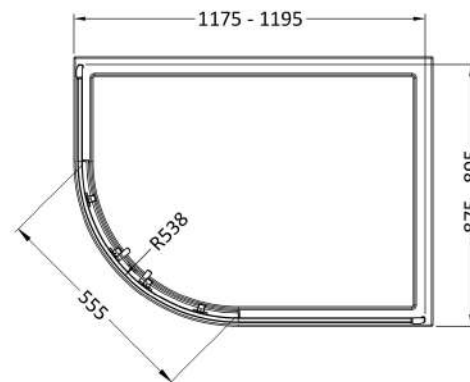

Sales Code: SMQU129BP-E6

Description: 1900 X 1200 X 900mm Offset Quadrant

Product Dimensions

Height (mm):	1900
Width (mm):	1180
Depth (mm):	880
Nett Weight (kg):	49.5

Packaging Dimensions

Height (mm):	1955
Width (mm):	665
Length (mm):	120
Gross Weight (kg):	49.5

Packaging Data

Box Colour:	Brown Cardboard Box - Printed
Box Qty:	1
Label Size:	100 x 50
Label Colour:	Not Applicable
Label Qty:	0

Outer Box Dimensions (If Applicable)

Height (mm):	
Width (mm):	
Depth (mm):	
Length (mm):	
Gross Weight (kg):	
Barcode:	5056678452516

Product Details

Country of Origin:	China
Fitting Instruction:	No
CE & UKCA:	No
Profile Material:	Aluminium
Profile Finish:	Matt Black
Adjustments (mm):	1175 - 1195mm / 875 - 895mm
Entry Width (mm):	555mm
Swing In Dim (mm):	N/A
Swing Out Dim (mm):	N/A
Radius (mm):	538 mm
Glass Thickness (mm):	6
Easy Fit:	Yes
Easy Clean:	No
Handle Style:	Square T Shape Handle
Handle Material:	ABS
Enclosure Design:	Framed
Wheel Type:	Dual, Quick Release
Support Bar Included:	Support Bar Not Included
Extras:	None