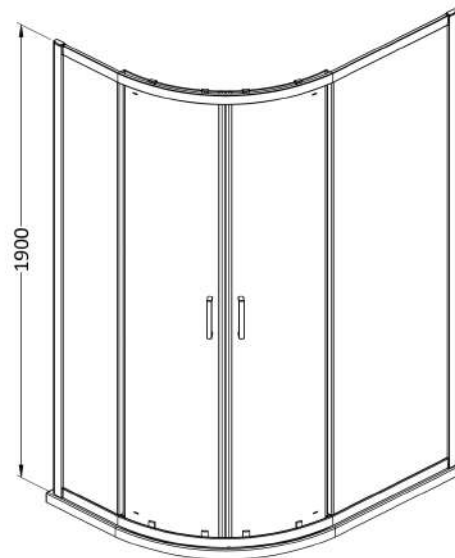

Sales Code: SMQU769-E6

Description: 1900 X 900 X 760mm Offset Quadrant

Product Dimensions

Height (mm):	1900
Width (mm):	740
Depth (mm):	880
Nett Weight (kg):	41.1

Packaging Dimensions

Height (mm):	1955
Width (mm):	425
Length (mm):	120
Gross Weight (kg):	41.1

Packaging Data

Box Colour:	Brown Cardboard Box - Printed
Box Qty:	1
Label Size:	100 x 50
Label Colour:	Not Applicable
Label Qty:	0

Outer Box Dimensions (If Applicable)

Height (mm):	
Width (mm):	
Depth (mm):	
Length (mm):	
Gross Weight (kg):	
Barcode:	5056678432426

Product Details

Country of Origin:	China
Fitting Instruction:	No
CE & UKCA:	No
Profile Material:	Aluminium
Profile Finish:	Chrome
Adjustments (mm):	735 - 755mm / 875 - 895mm
Entry Width (mm):	450mm
Swing In Dim (mm):	N/A
Swing Out Dim (mm):	N/A
Radius (mm):	538 mm
Glass Thickness (mm):	6
Easy Fit:	Yes
Easy Clean:	No
Handle Style:	Square T Shape Handle
Handle Material:	ABS
Enclosure Design:	Framed
Wheel Type:	Dual, Quick Release
Support Bar Included:	Support Bar Not Included
Extras:	None