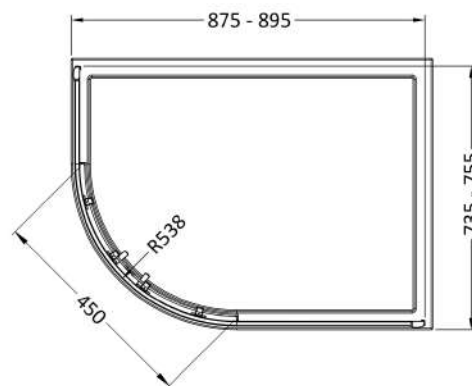

Sales Code: SMQU769-E6

Description: 1900 X 900 X 760mm Offset Quadrant

Product Dimensions

Height (mm):	1900
Width (mm):	740
Depth (mm):	880
Nett Weight (kg):	41.1

Packaging Dimensions

Height (mm):	1955
Width (mm):	425
Length (mm):	120
Gross Weight (kg):	41.1

Packaging Data

Box Colour:	Brown Cardboard Box - Printed
Box Qty:	1
Label Size:	100 x 50
Label Colour:	Not Applicable
Label Qty:	0

Outer Box Dimensions (If Applicable)

Height (mm):	
Width (mm):	
Depth (mm):	
Length (mm):	
Gross Weight (kg):	
Barcode:	5056678432426

Product Details

Country of Origin:	China
Fitting Instruction:	No
CE & UKCA:	No
Profile Material:	Aluminium
Profile Finish:	Chrome
Adjustments (mm):	735 - 755mm / 875 - 895mm
Entry Width (mm):	450mm
Swing In Dim (mm):	N/A
Swing Out Dim (mm):	N/A
Radius (mm):	538 mm
Glass Thickness (mm):	6
Easy Fit:	Yes
Easy Clean:	No
Handle Style:	Square T Shape Handle
Handle Material:	ABS
Enclosure Design:	Framed
Wheel Type:	Dual, Quick Release
Support Bar Included:	Support Bar Not Included
Extras:	None