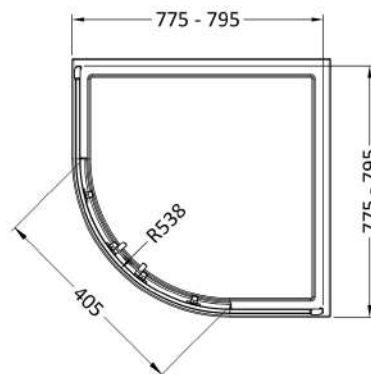

Sales Code: SMQU8BB-E6

Description: 1900 X 800 X 800mm Quadrant

Product Dimensions

Height (mm):	1900
Width (mm):	780
Depth (mm):	780
Nett Weight (kg):	38.3

Packaging Dimensions

Height (mm):	1955
Width (mm):	425
Length (mm):	120
Gross Weight (kg):	38.3

Packaging Data

Box Colour:	Brown Cardboard Box - Printed
Box Qty:	1
Label Size:	100 x 50
Label Colour:	Not Applicable
Label Qty:	0

Outer Box Dimensions (If Applicable)

Height (mm):	
Width (mm):	
Depth (mm):	
Length (mm):	
Gross Weight (kg):	
Barcode:	5056678452875

Product Details

Country of Origin:	China
Fitting Instruction:	No
CE & UKCA:	No
Profile Material:	Aluminium
Profile Finish:	Brushed Brass
Adjustments (mm):	775mm - 795mm
Entry Width (mm):	405mm
Swing In Dim (mm):	N/A
Swing Out Dim (mm):	N/A
Radius (mm):	538 mm
Glass Thickness (mm):	6
Easy Fit:	Yes
Easy Clean:	No
Handle Style:	Square T Shape Handle
Handle Material:	ABS
Enclosure Design:	Framed
Wheel Type:	Dual, Quick Release
Support Bar Included:	Support Bar Not Included
Extras:	None