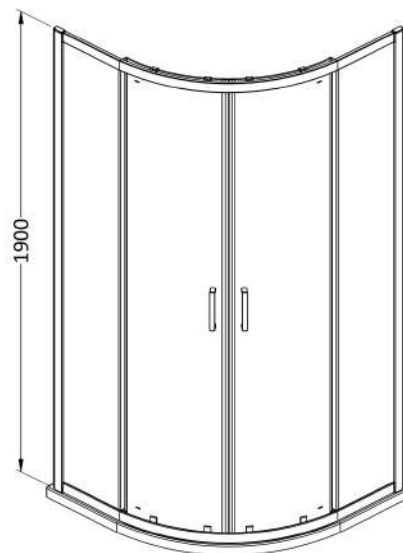

Sales Code: SMQU8BB-E6

Description: 1900 X 800 X 800mm Quadrant

Product Dimensions

Height (mm):	1900
Width (mm):	780
Depth (mm):	780
Nett Weight (kg):	38.3

Packaging Dimensions

Height (mm):	1955
Width (mm):	425
Length (mm):	120
Gross Weight (kg):	38.3

Packaging Data

Box Colour:	Brown Cardboard Box - Printed
Box Qty:	1
Label Size:	100 x 50
Label Colour:	Not Applicable
Label Qty:	0

Outer Box Dimensions (If Applicable)

Height (mm):	
Width (mm):	
Depth (mm):	
Length (mm):	
Gross Weight (kg):	
Barcode:	5056678452875

Product Details

Country of Origin:	China
Fitting Instruction:	No
CE & UKCA:	No
Profile Material:	Aluminium
Profile Finish:	Brushed Brass
Adjustments (mm):	775mm - 795mm
Entry Width (mm):	405mm
Swing In Dim (mm):	N/A
Swing Out Dim (mm):	N/A
Radius (mm):	538 mm
Glass Thickness (mm):	6
Easy Fit:	Yes
Easy Clean:	No
Handle Style:	Square T Shape Handle
Handle Material:	ABS
Enclosure Design:	Framed
Wheel Type:	Dual, Quick Release
Support Bar Included:	Support Bar Not Included
Extras:	None